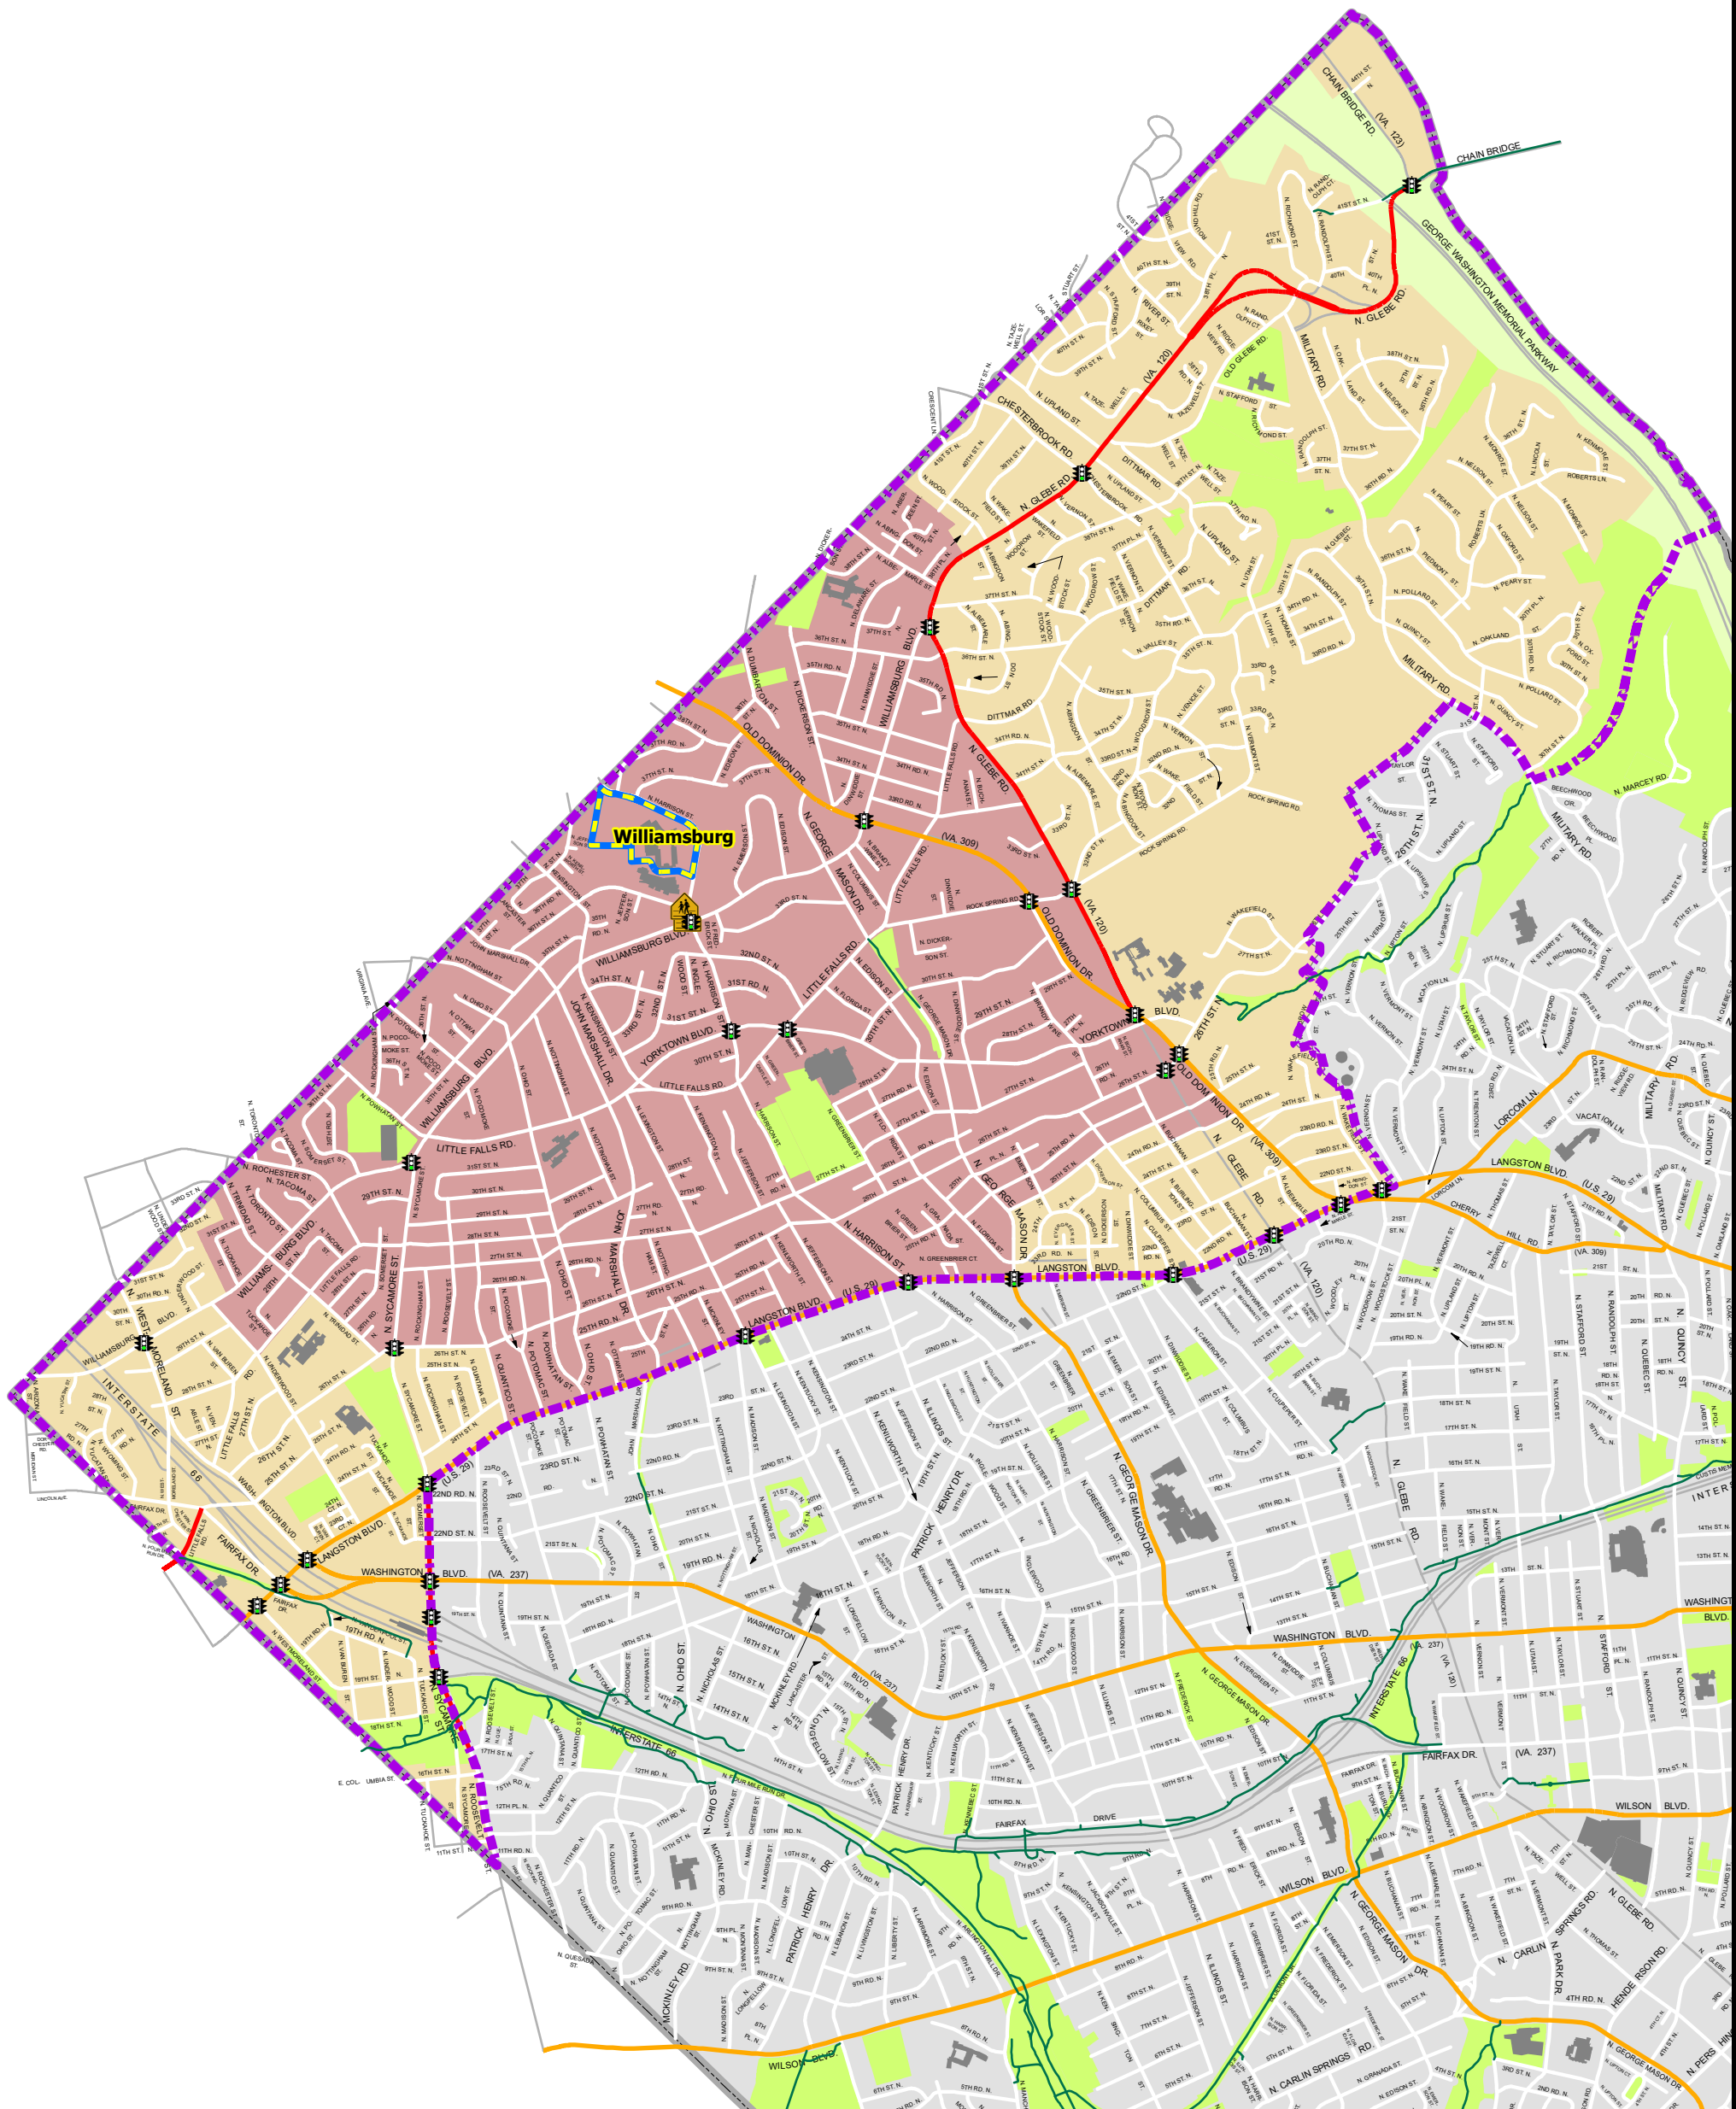

# Williamsburg Middle School Bus Eligibility Zone

- Transportation Zones**
- Bus Eligibility Zone
  - No Bus Service
- Other Map Features**
- Arlington County Boundary
  - Attendance Boundary
  - Williamsburg

- Bus Eligibility Zone Delimiter**
- Elementary
  - All Grades
- Other Map Features**
- Off Street Trail
  - School Crossing
  - Signalized Crossing

8/15/2022

Disclaimer: The information contained herein is subject to change.  
 S:\Databases\FacilitiesGIS\Transportation\Trans\_SY22\_23\WZ\_Effective\_SY22\_23\MS\_Williamsburg\_SY22\_23.mxd  
 NOTE: All roadway segments are subject to change based on the locations of crossing guards.  
 Source: Arlington County GIS Mapping Center. Arlington Public Schools & Transportation Services.