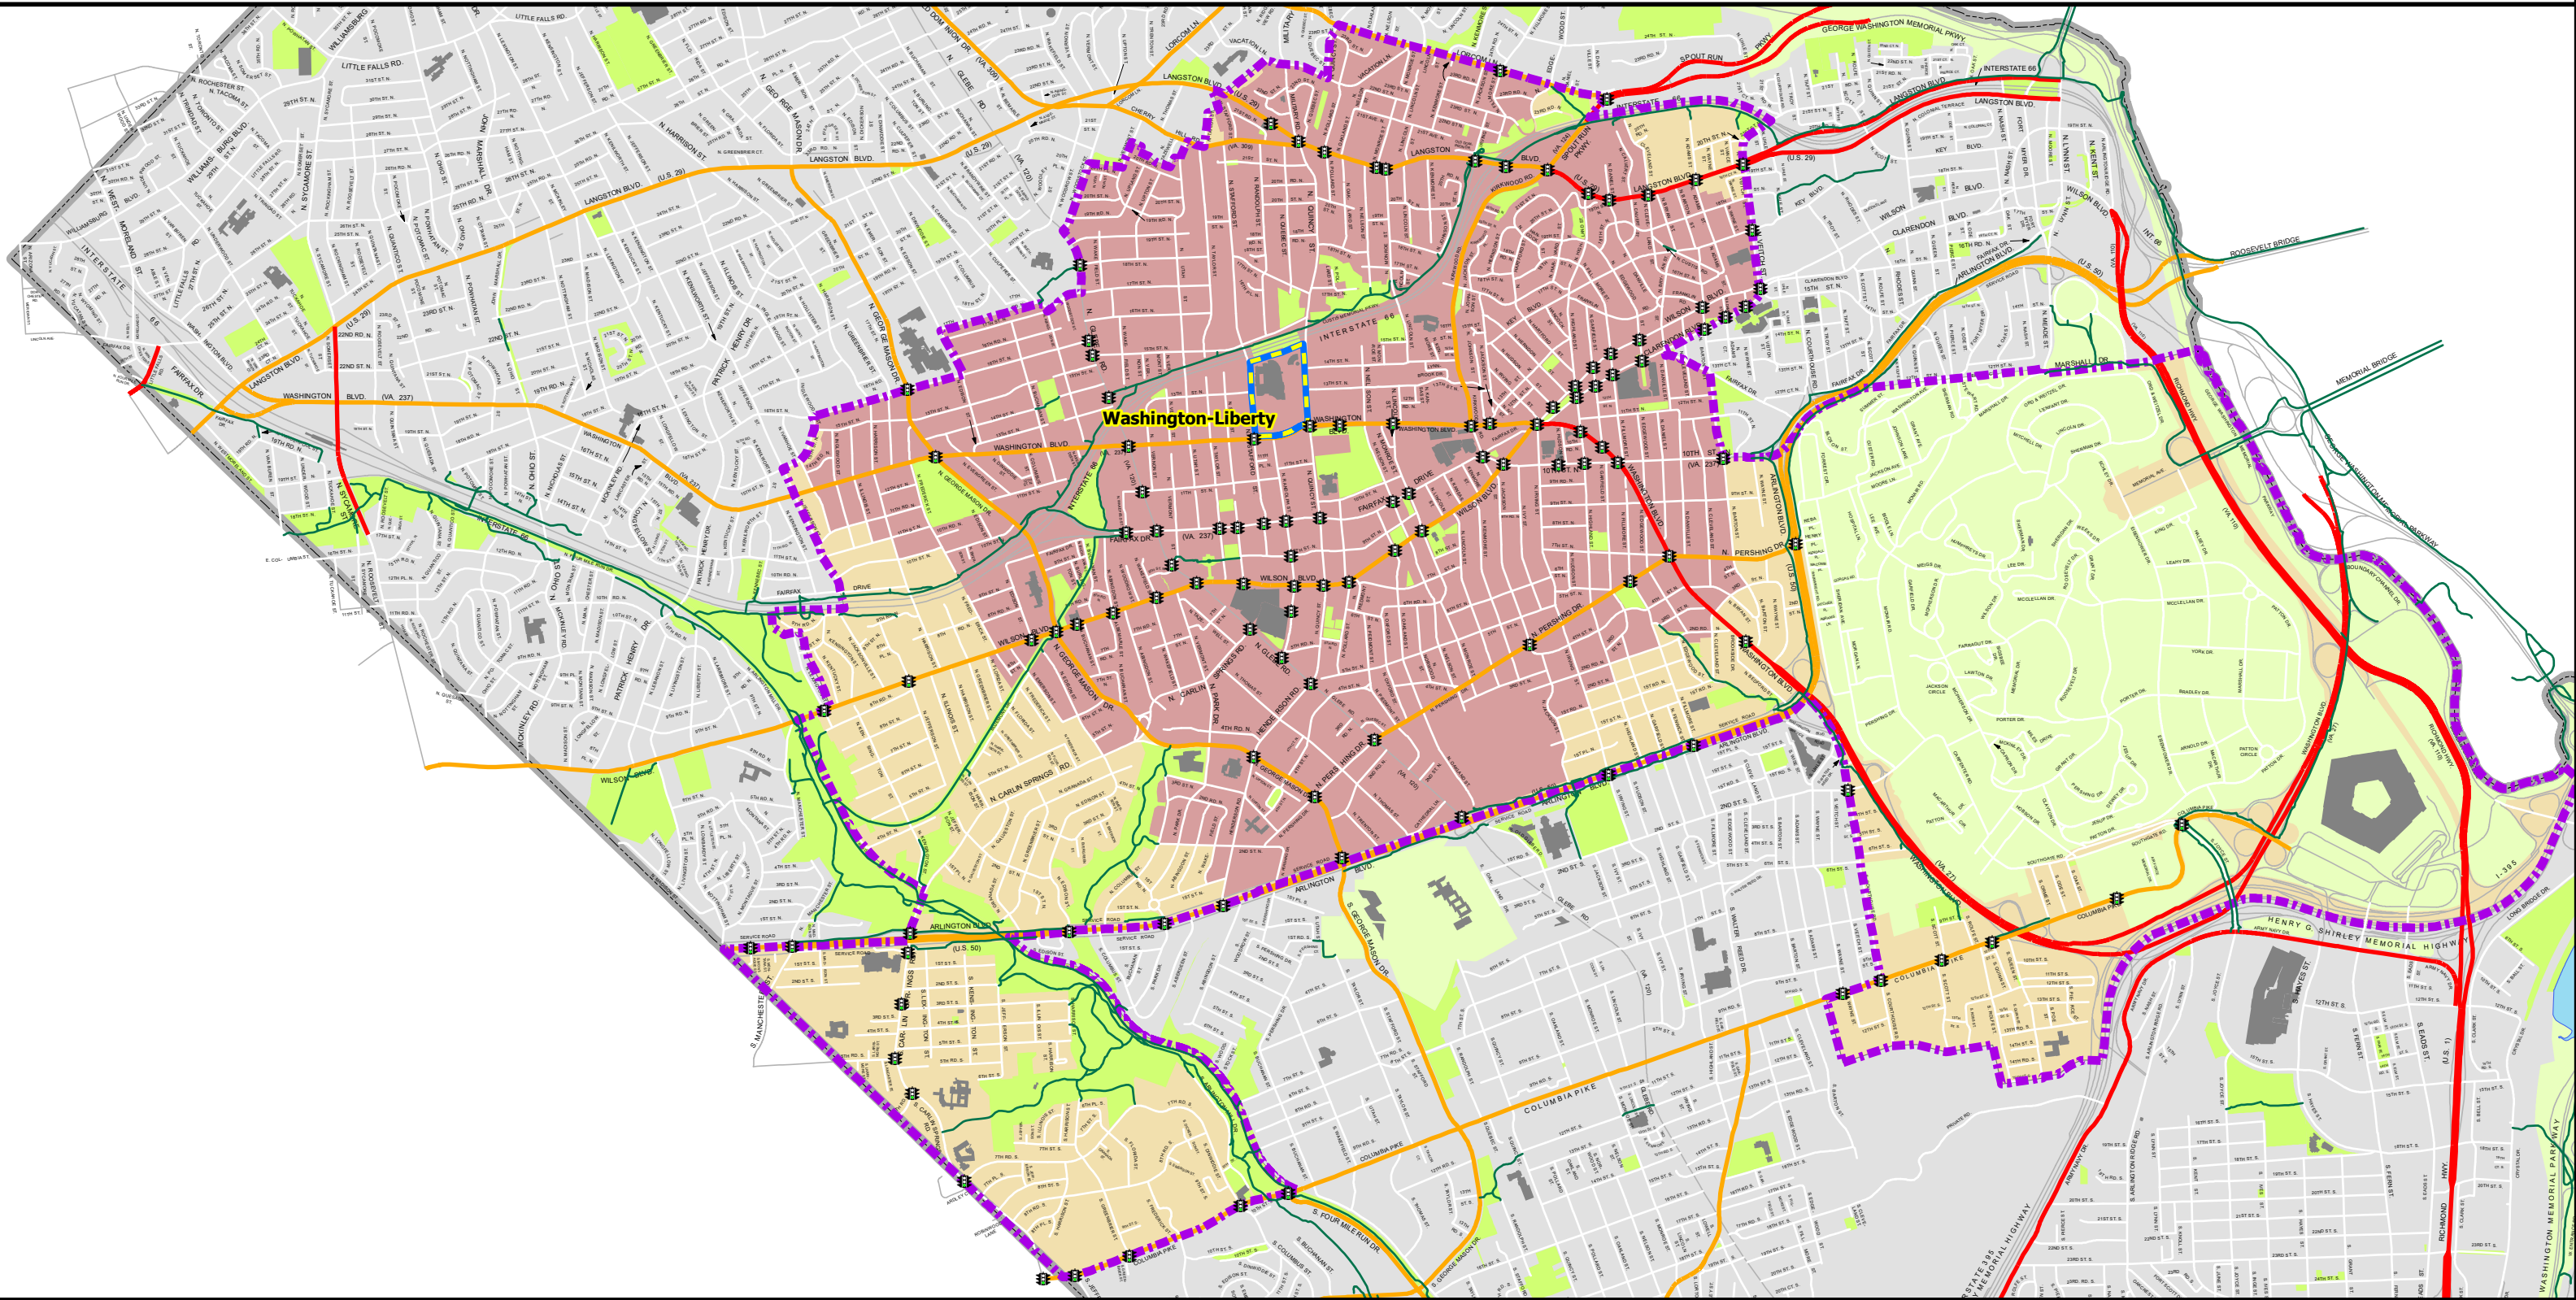

Washington-Liberty High School Bus Eligibility Zone

- Transportation Zones**
- Bus Eligibility Zone
 - No Bus Service
- Other Map Features**
- Arlington County Boundary
 - Attendance Boundary
 - Washington-Liberty

- Bus Eligibility Zone Delimiter**
- Elementary
 - All Grades
- Other Map Features**
- Off Street Trail
 - School Crossing (None)
 - Signalized Crossing

8/15/2022

Disclaimer: The information contained herein is subject to change.
 S:\Databases\FacilitiesGIS\Transportation\Trans_SY22_23\WZ_Effective_SY22_23\HS_Wash_Liberty_SY22_23.mxd
 NOTE: All roadway segments are subject to change based on the locations of crossing guards.
 Source: Arlington County GIS Mapping Center, Arlington Public Schools & Transportation Services.