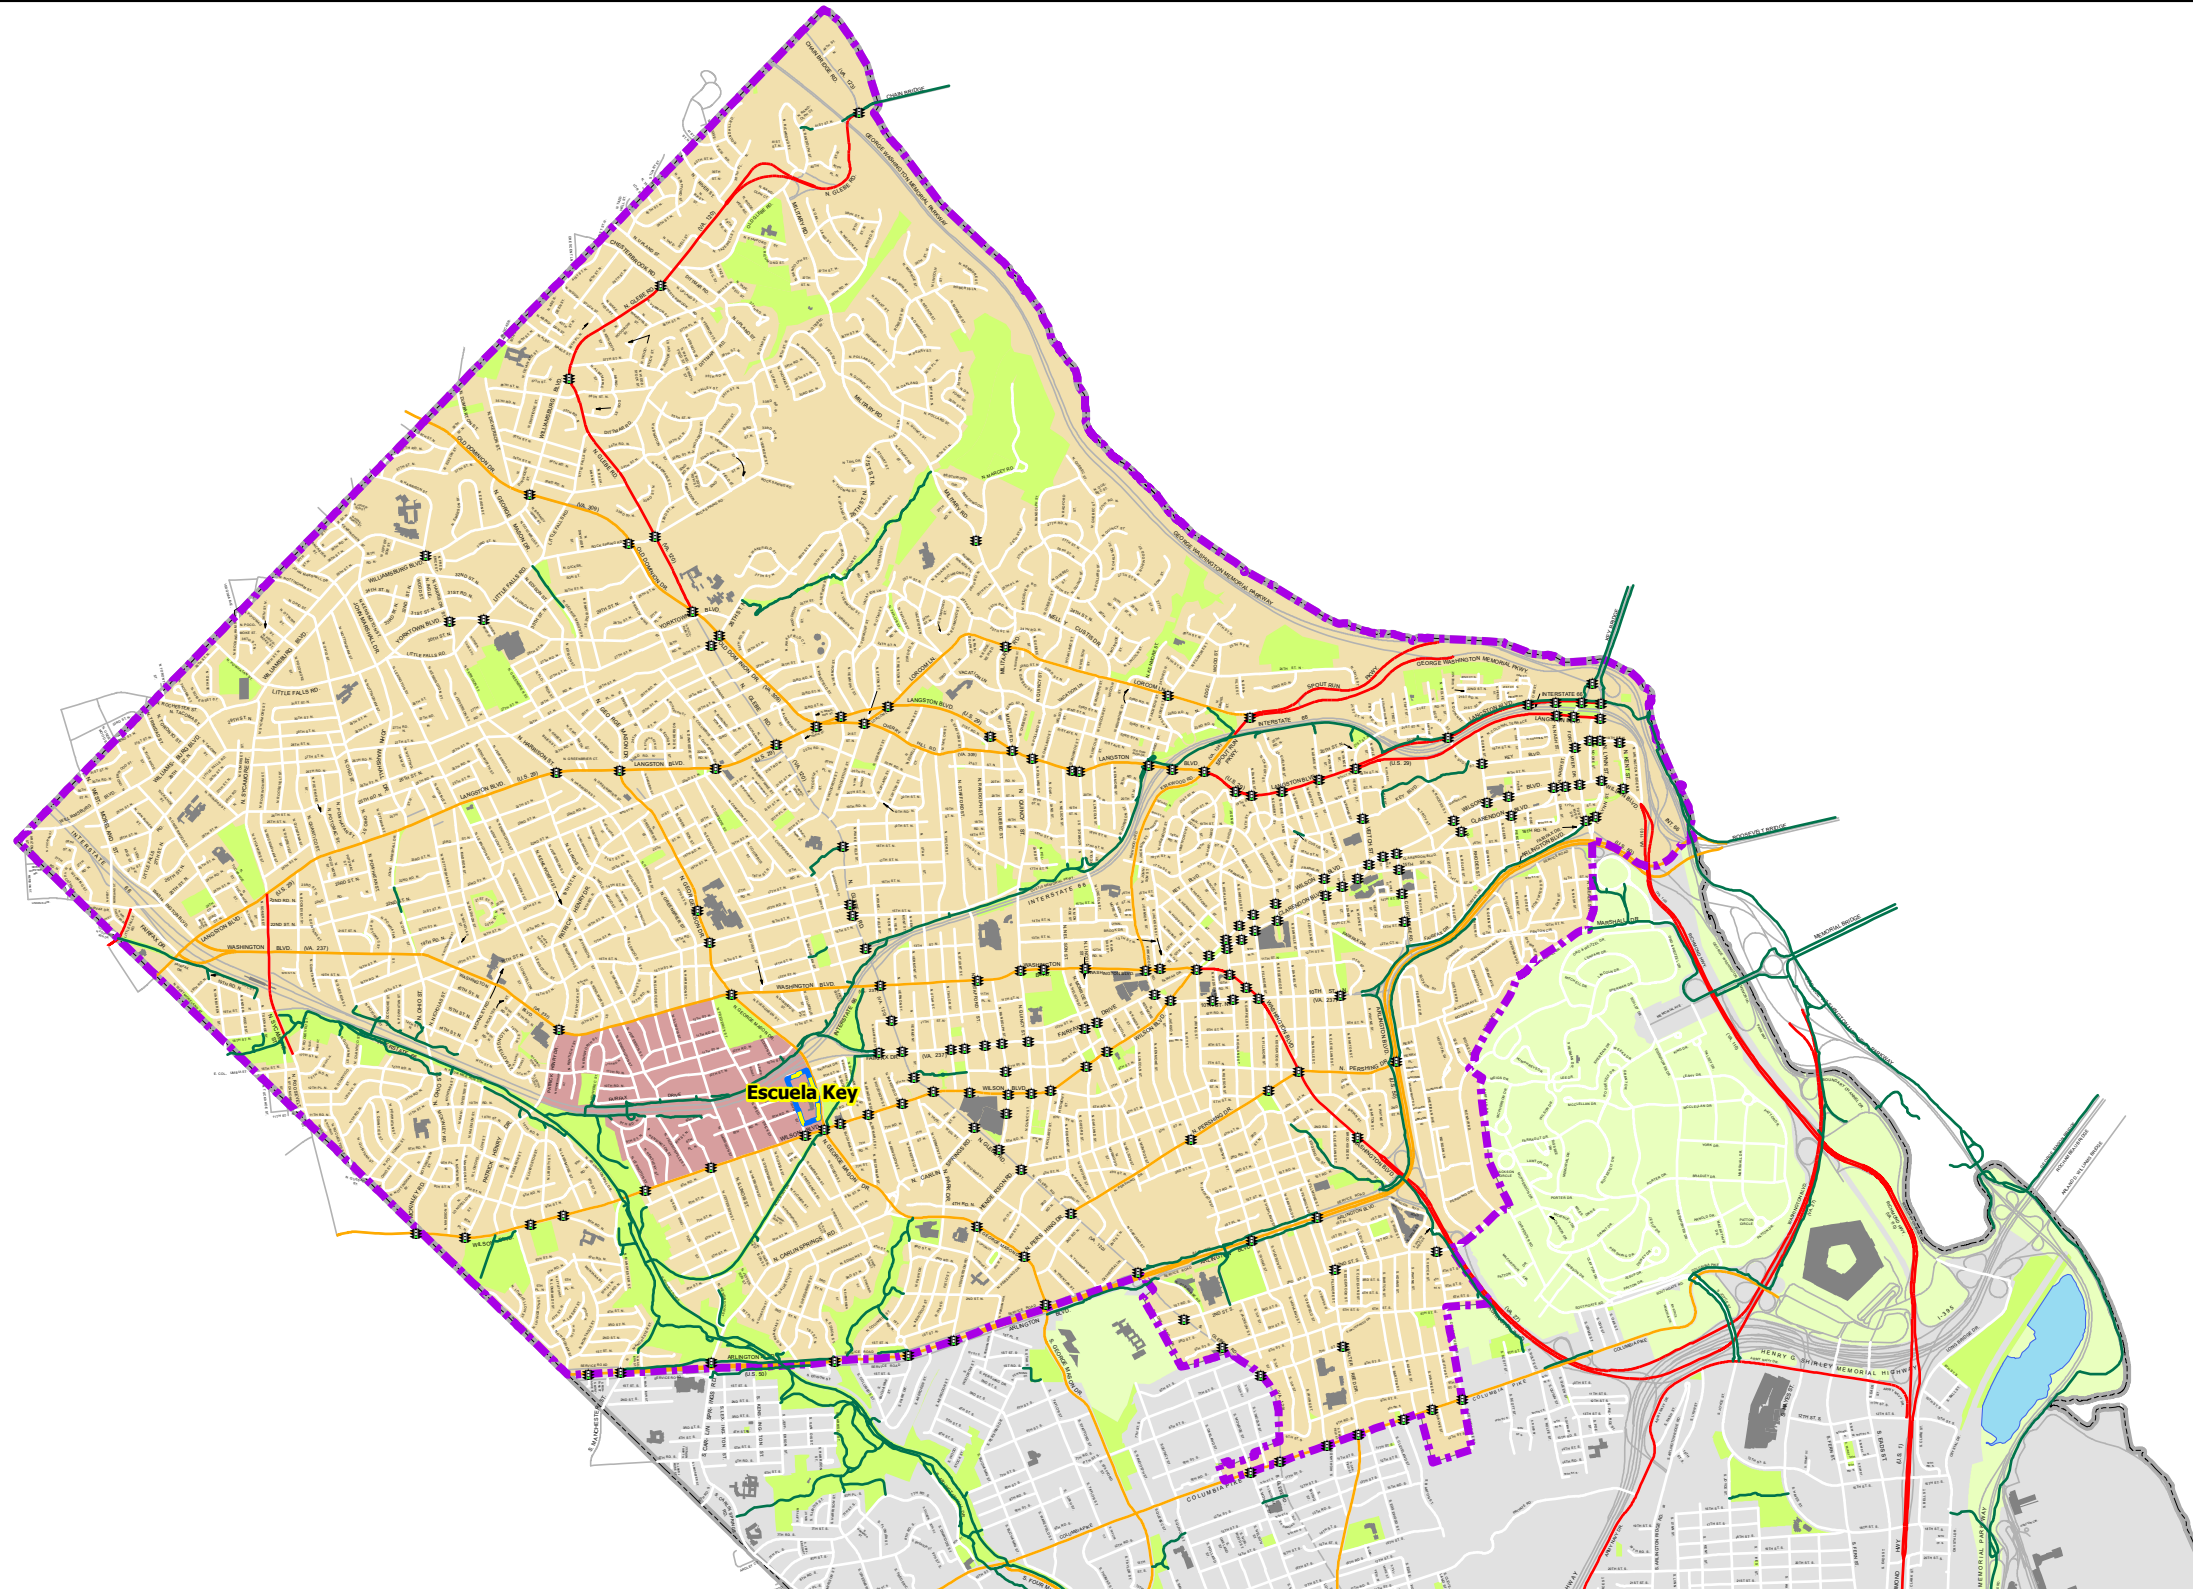

Escuela Key Elementary Bus Eligibility Zone

- Transportation Zones**
- Bus Eligibility Zone
 - No Bus Service
- Other Map Features**
- Arlington County Boundary
 - Attendance Boundary
 - Escuela Key

- Bus Eligibility Zone Delimiter**
- Elementary
 - All Grades
- Other Map Features**
- Off Street Trail
 - School Crossing (None)
 - Signalized Crossing

8/17/2022

Disclaimer: The information contained herein is subject to change.
 S:\Databases\FacilitiesGIS\Transportation\Trans_SY22_23\WZ_Effective_SY22_23\ES_Key_SY22_23.mxd
 NOTE: All roadway segments are subject to change based on the locations of crossing guards.
 Source: Arlington County GIS Mapping Center, Arlington Public Schools & Transportation Services.