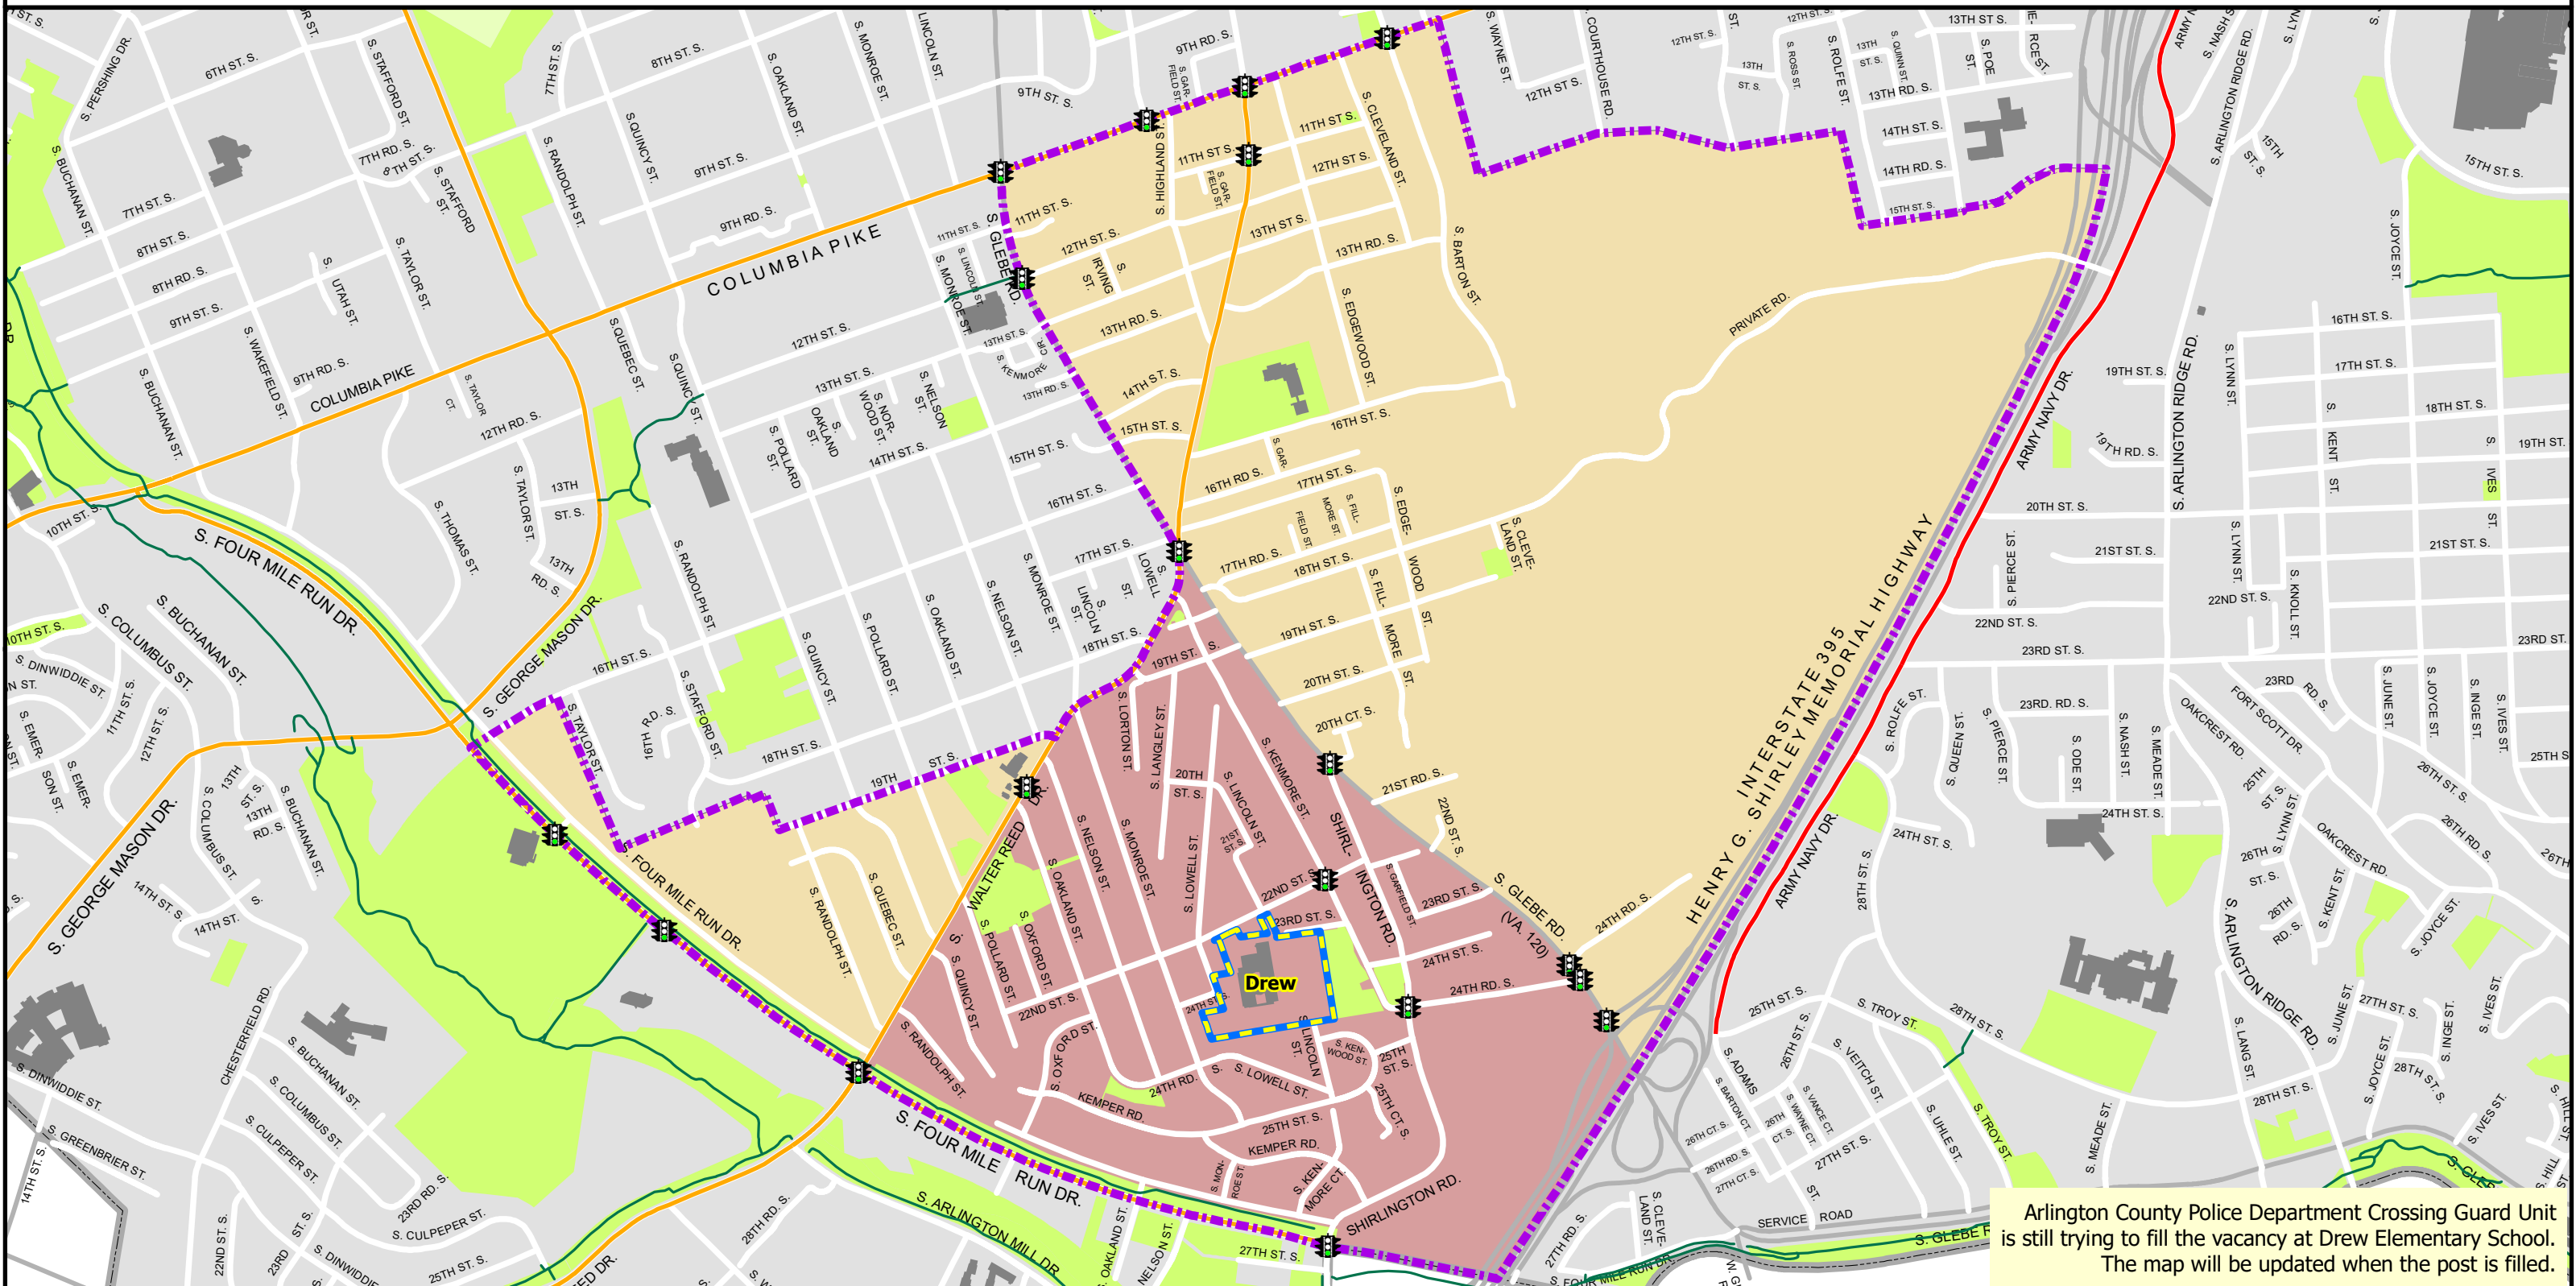

Drew Elementary School Bus Eligibility Zone

Arlington County Police Department Crossing Guard Unit is still trying to fill the vacancy at Drew Elementary School. The map will be updated when the post is filled.

Transportation Zones

- Bus Eligibility Zone
- No Bus Service

Other Map Features

- Arlington County Boundary
- Attendance Boundary
- Drew

Bus Eligibility Zone Delimiter

- Elementary
- All Grades

Other Map Features

- Off Street Trail
- School Crossing (Vacant)
- Signalized Crossing

8/12/2022

Disclaimer: The information contained herein is subject to change.
 S:\Databases\Facilities\GIS\Transportation\Trans_SY22_23\WZ_Effective_SY22_23\ES_Drew_SY22_23.mxd
 NOTE: All roadway segments are subject to change based on the locations of crossing guards.
 Source: Arlington County GIS Mapping Center, Arlington Public Schools & Transportation Services.