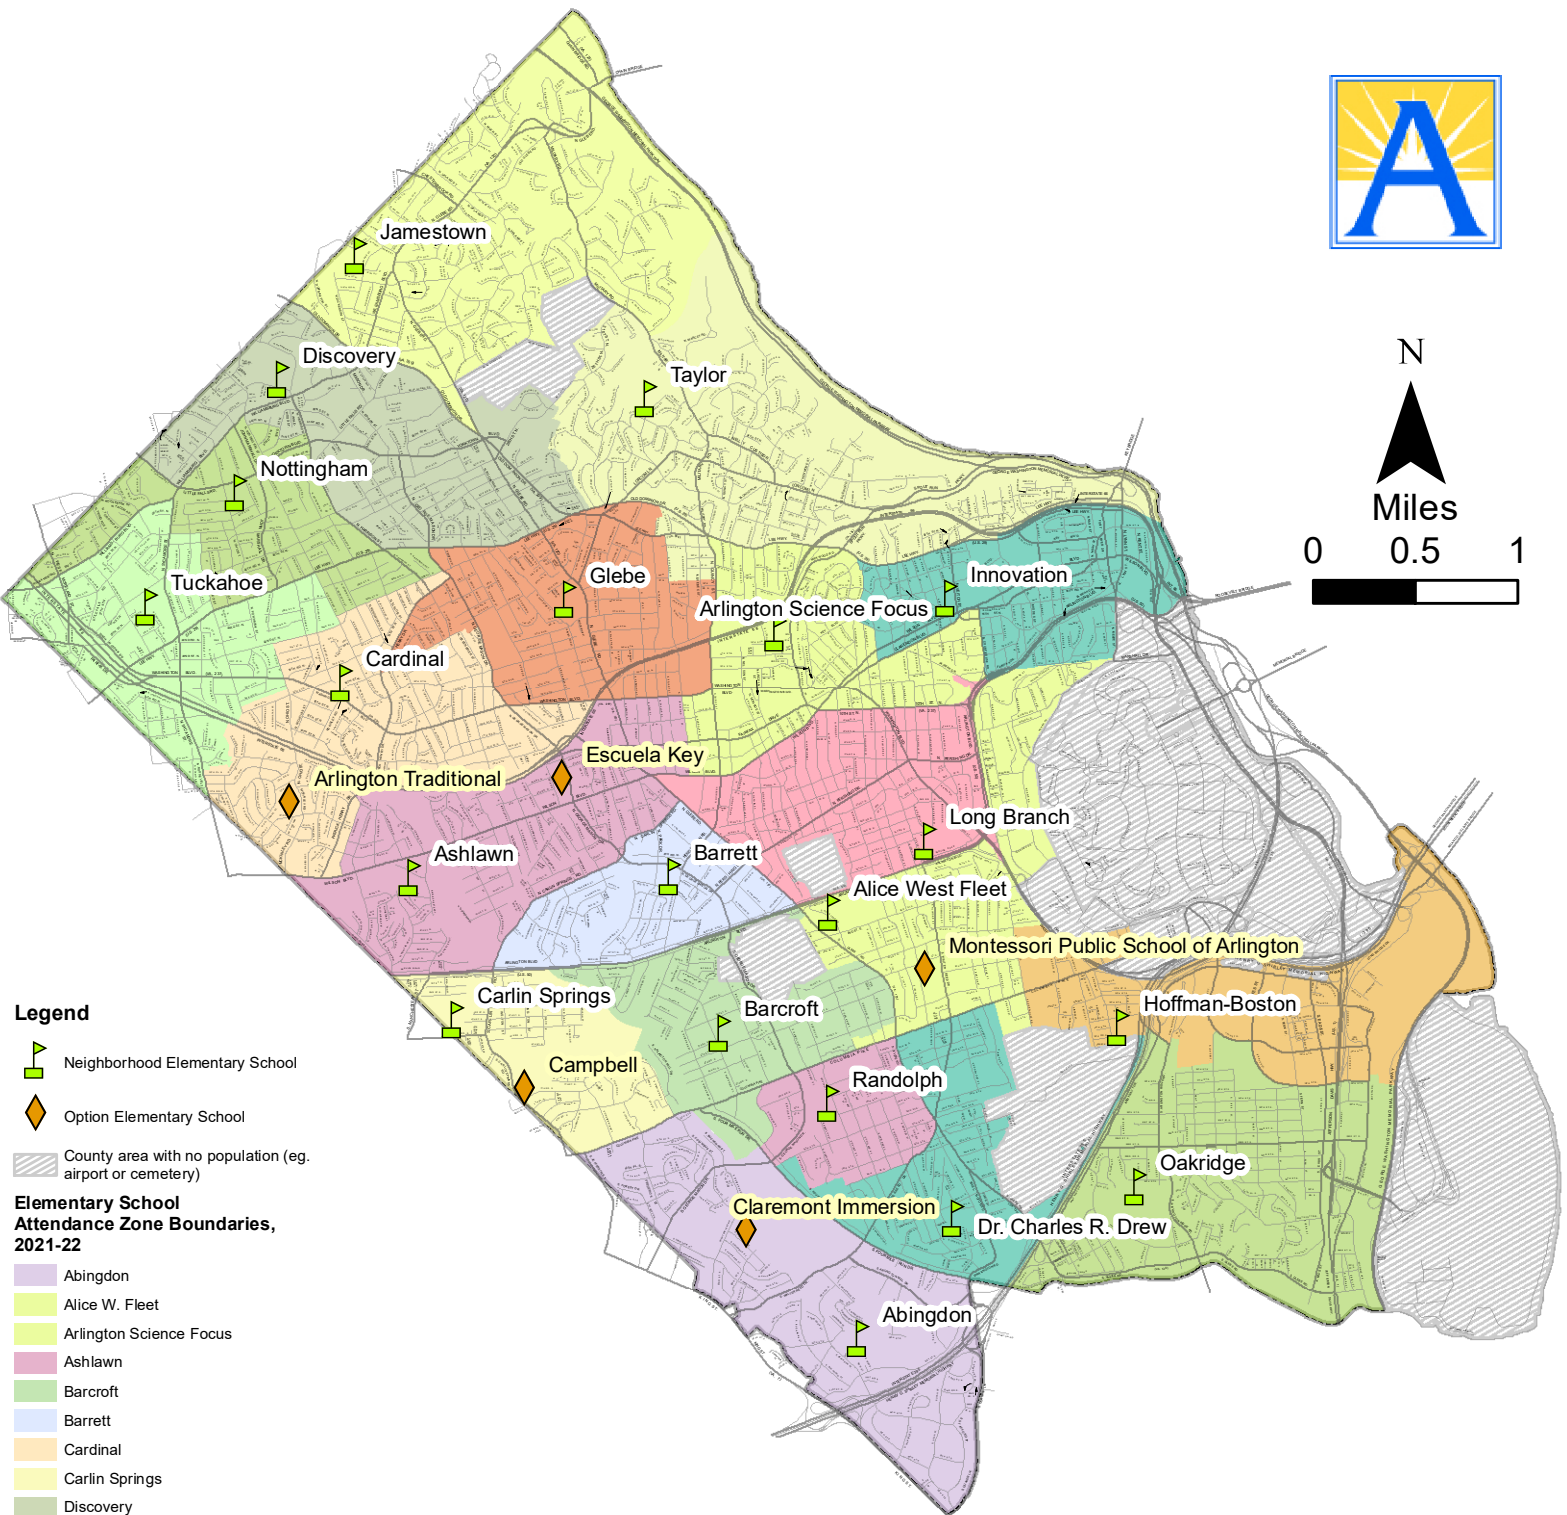

Elementary School Locations and Attendance Zone Boundaries for School Year 2021-22

Legend

- Neighborhood Elementary School
- Option Elementary School
- County area with no population (eg. airport or cemetery)

Elementary School Attendance Zone Boundaries, 2021-22

- Abingdon
- Alice W. Fleet
- Arlington Science Focus
- Ashlawn
- Barcroft
- Barrett
- Cardinal
- Carlin Springs
- Discovery
- Dr. Charles R. Drew
- Glebe
- Hoffman-Boston
- Innovation
- Jamestown
- Long Branch
- Nottingham
- Oakridge
- Randolph
- Taylor
- Tuckahoe

Please contact the Department of School and Community Relations with any questions at 703-228-6005.

Notes:

- This map reflects the attendance zone boundaries adopted by the School Board on December 3, 2020.

For more information, visit: <https://www.apsva.us/engage/fall2020elementaryboundaries/>