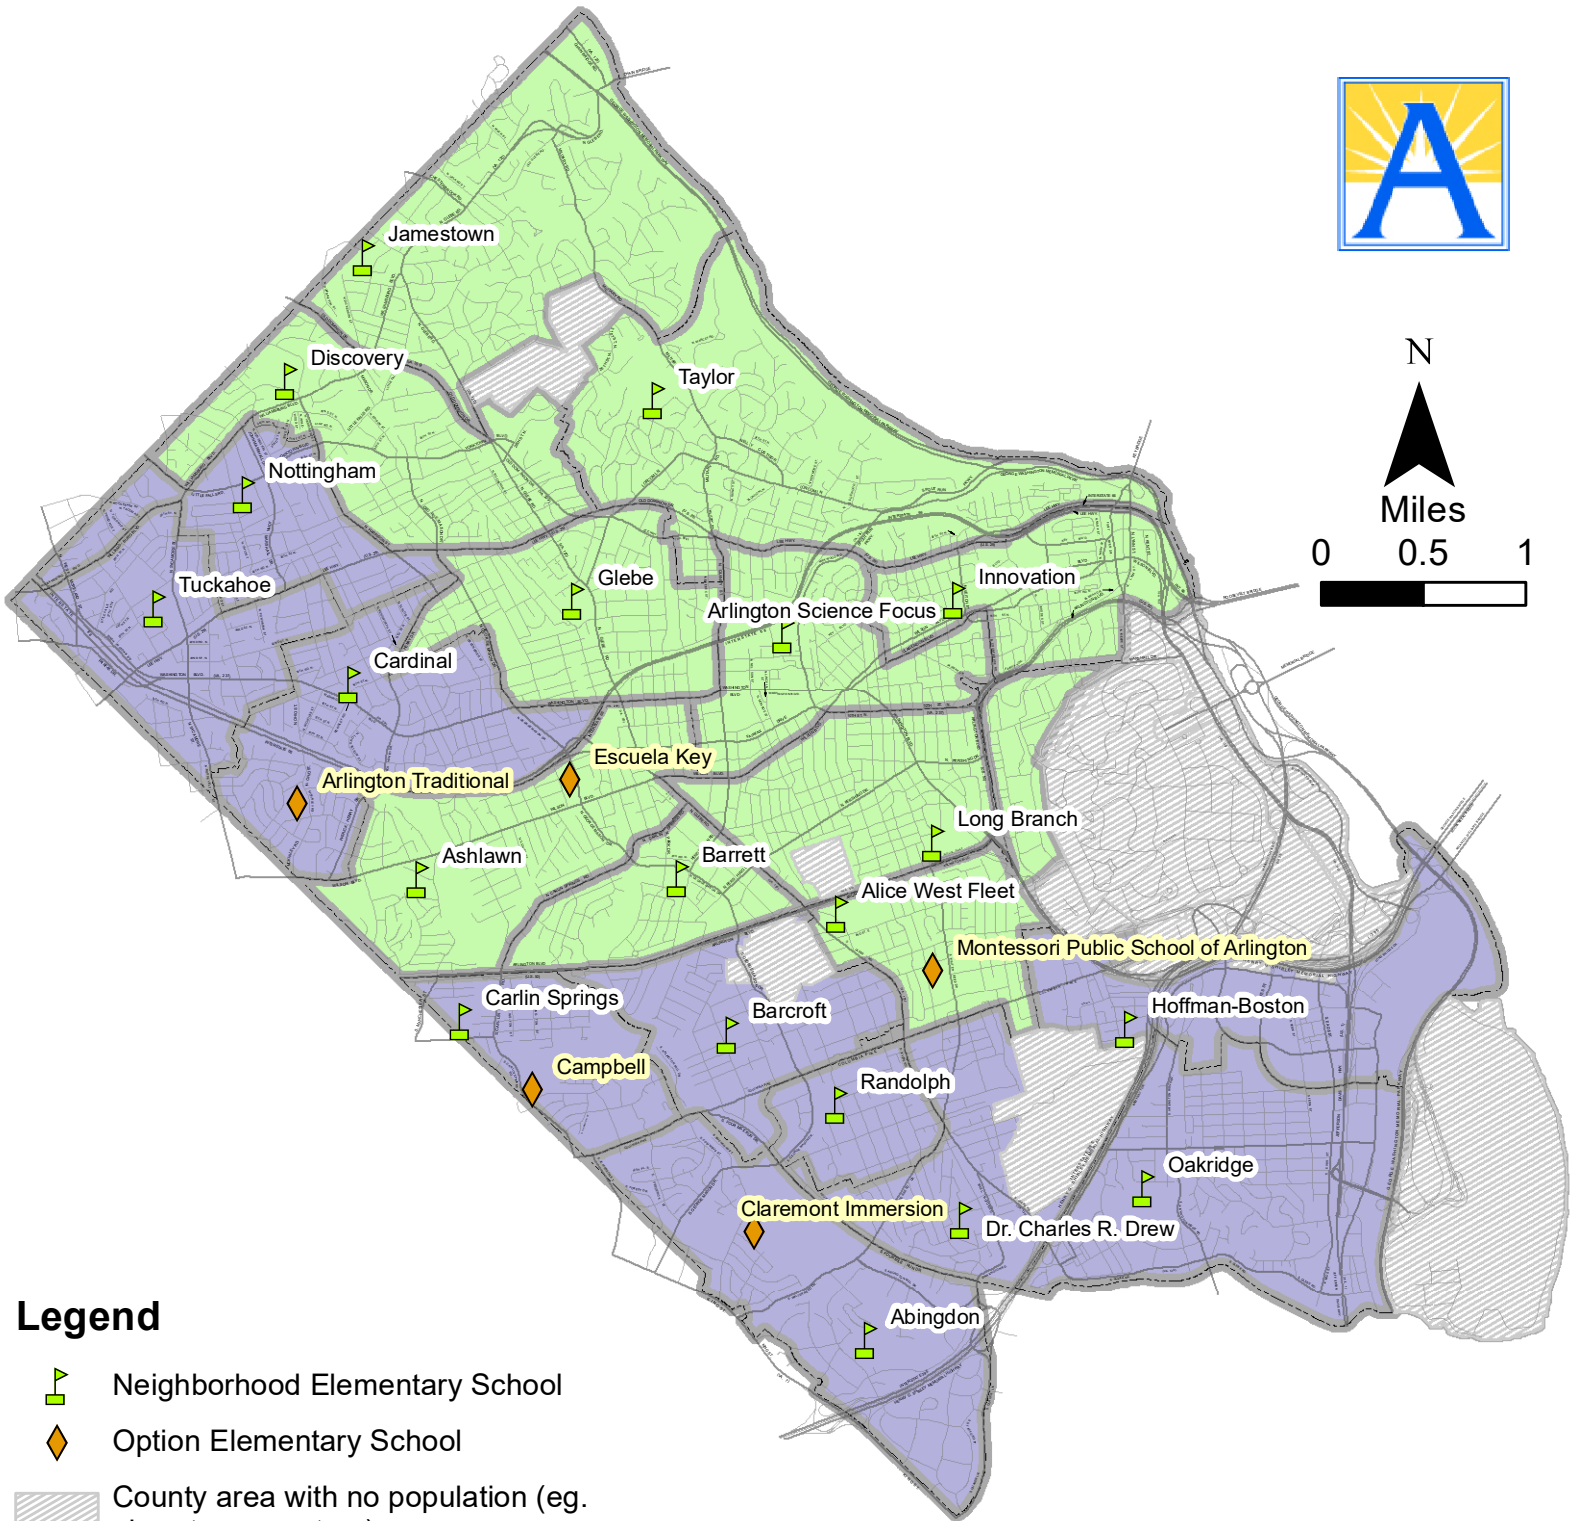

# Elementary Immersion School Attendance Areas (2021-22)

## Legend

Neighborhood Elementary School

Option Elementary School

County area with no population (eg. airport or cemetery)

Elementary Immersion School Attendance Areas

Claremont

Key

Elementary School Attendance Zone Boundaries, 2021-22

### Notes:

- This map reflects the attendance zone boundaries adopted by the School Board on December 3, 2020. For more information, visit:

<https://www.apsva.us/engage/fall2020elementaryboundaries/>