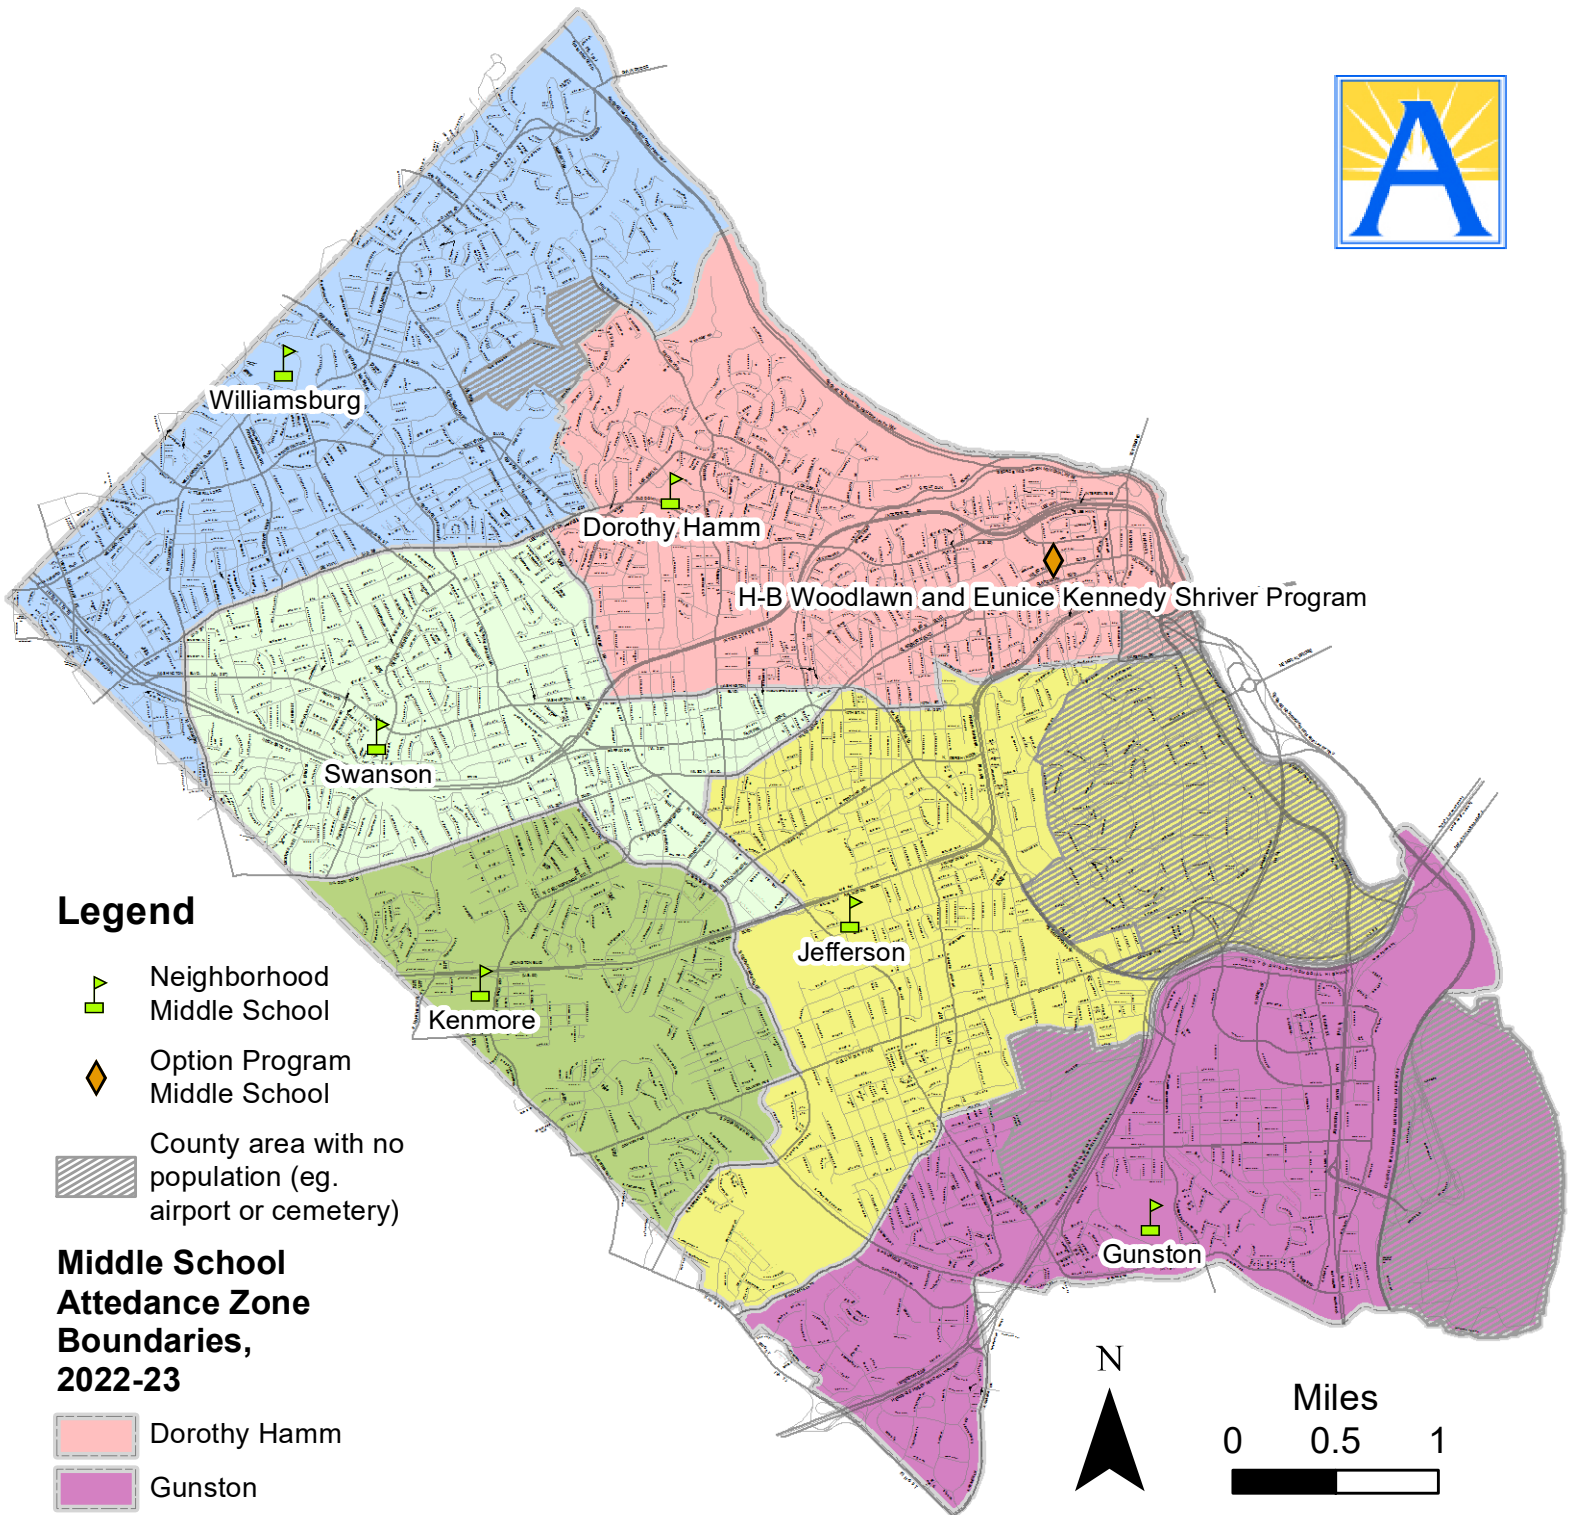

Middle School Locations and Attendance Zone Boundaries for School Year 2022-23

Legend

-  Neighborhood Middle School
-  Option Program Middle School
-  County area with no population (eg. airport or cemetery)

Middle School Attendance Zone Boundaries, 2022-23

-  Dorothy Hamm
-  Gunston
-  Jefferson
-  Kenmore
-  Swanson
-  Williamsburg

Please contact the Department of School and Community Relations with any questions at 703-228-6005.