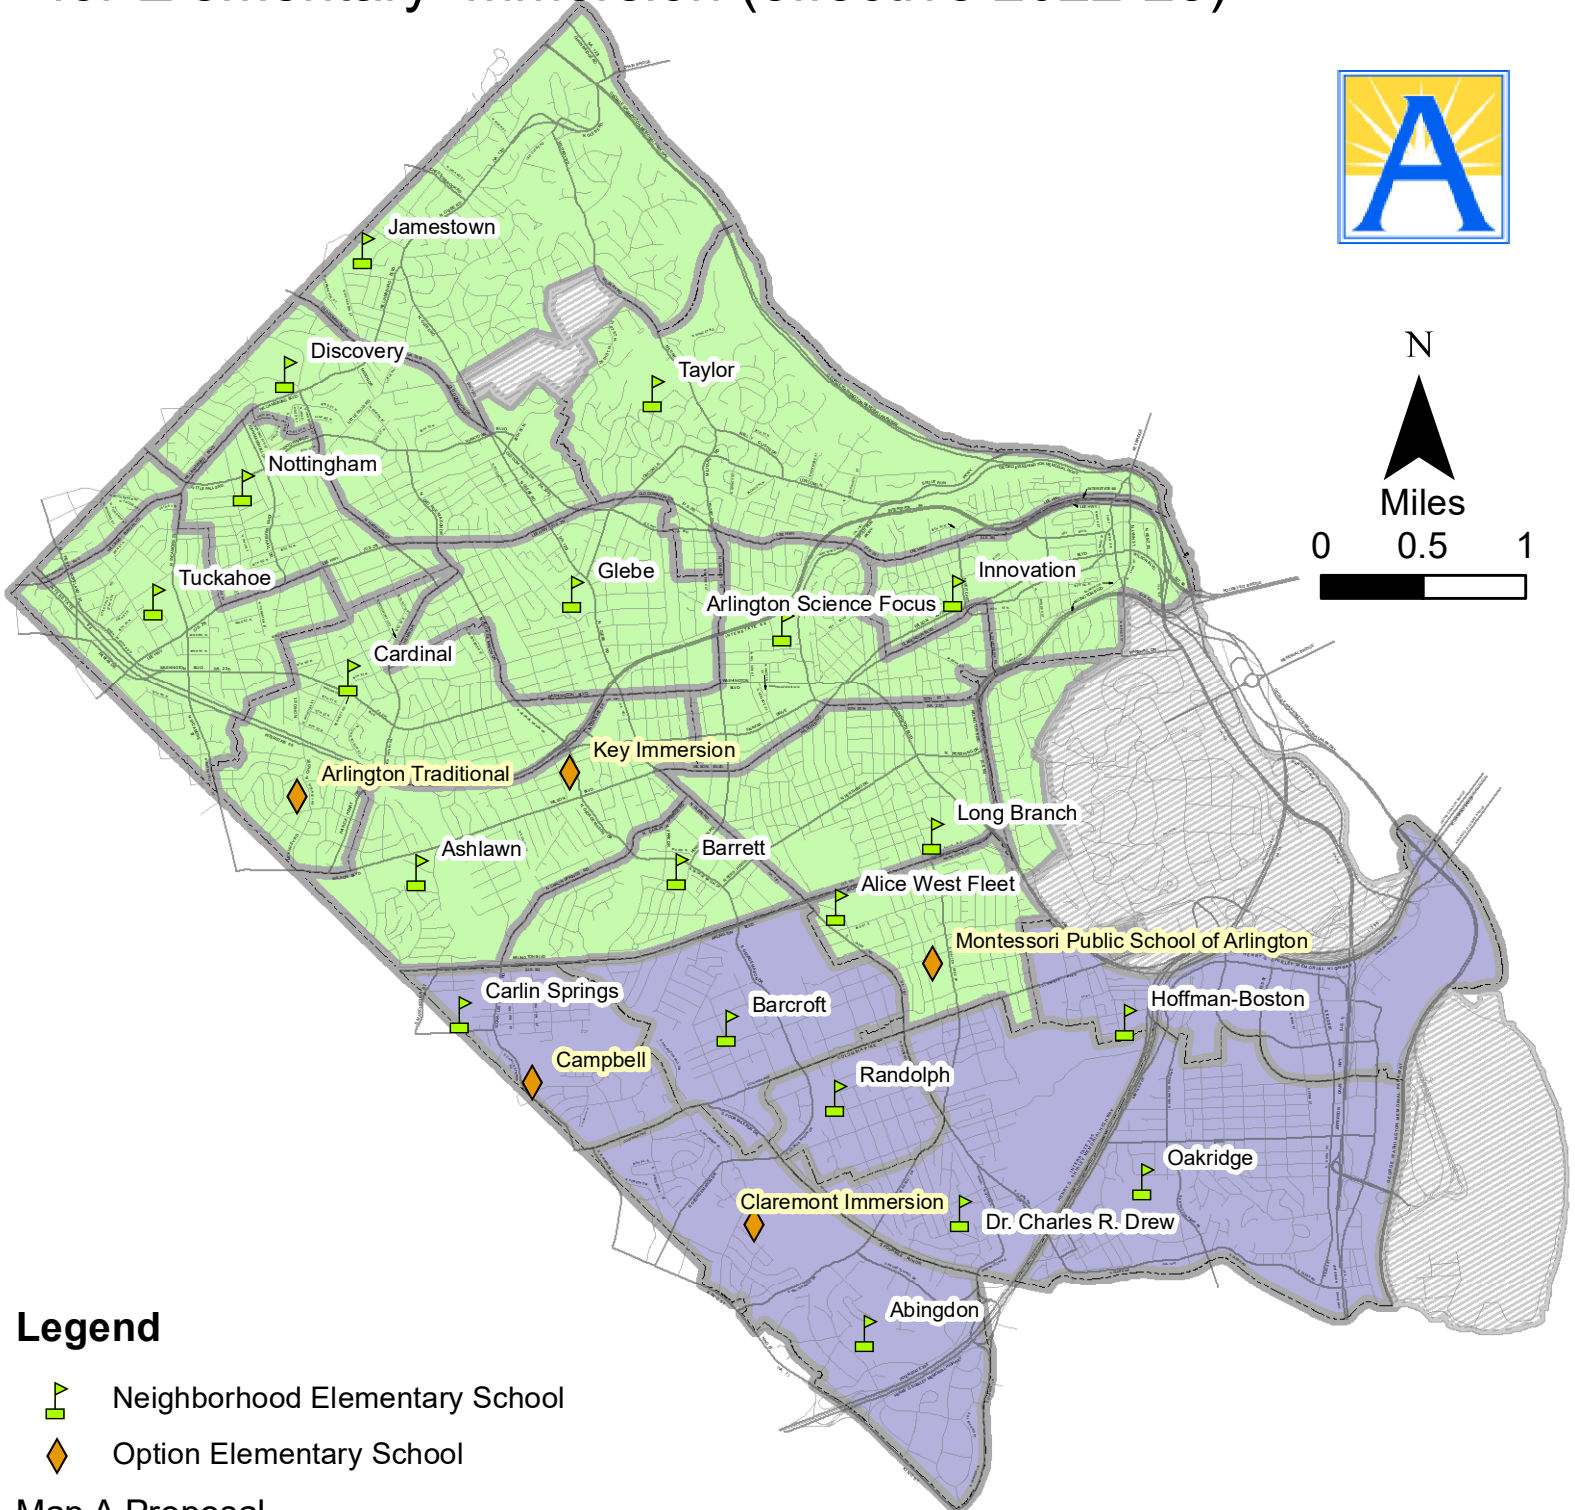

Dual Language Immersion Elementary Feeder School Committee's Recommended Feeder School Structure for Elementary Immersion (effective 2022-23)

Legend

- Neighborhood Elementary School
- Option Elementary School

Map A Proposal

- Claremont
- Escuela Key
- County area with no population (eg. airport or cemetery)
- Elementary School Attendance Zone Boundaries, 2021-22