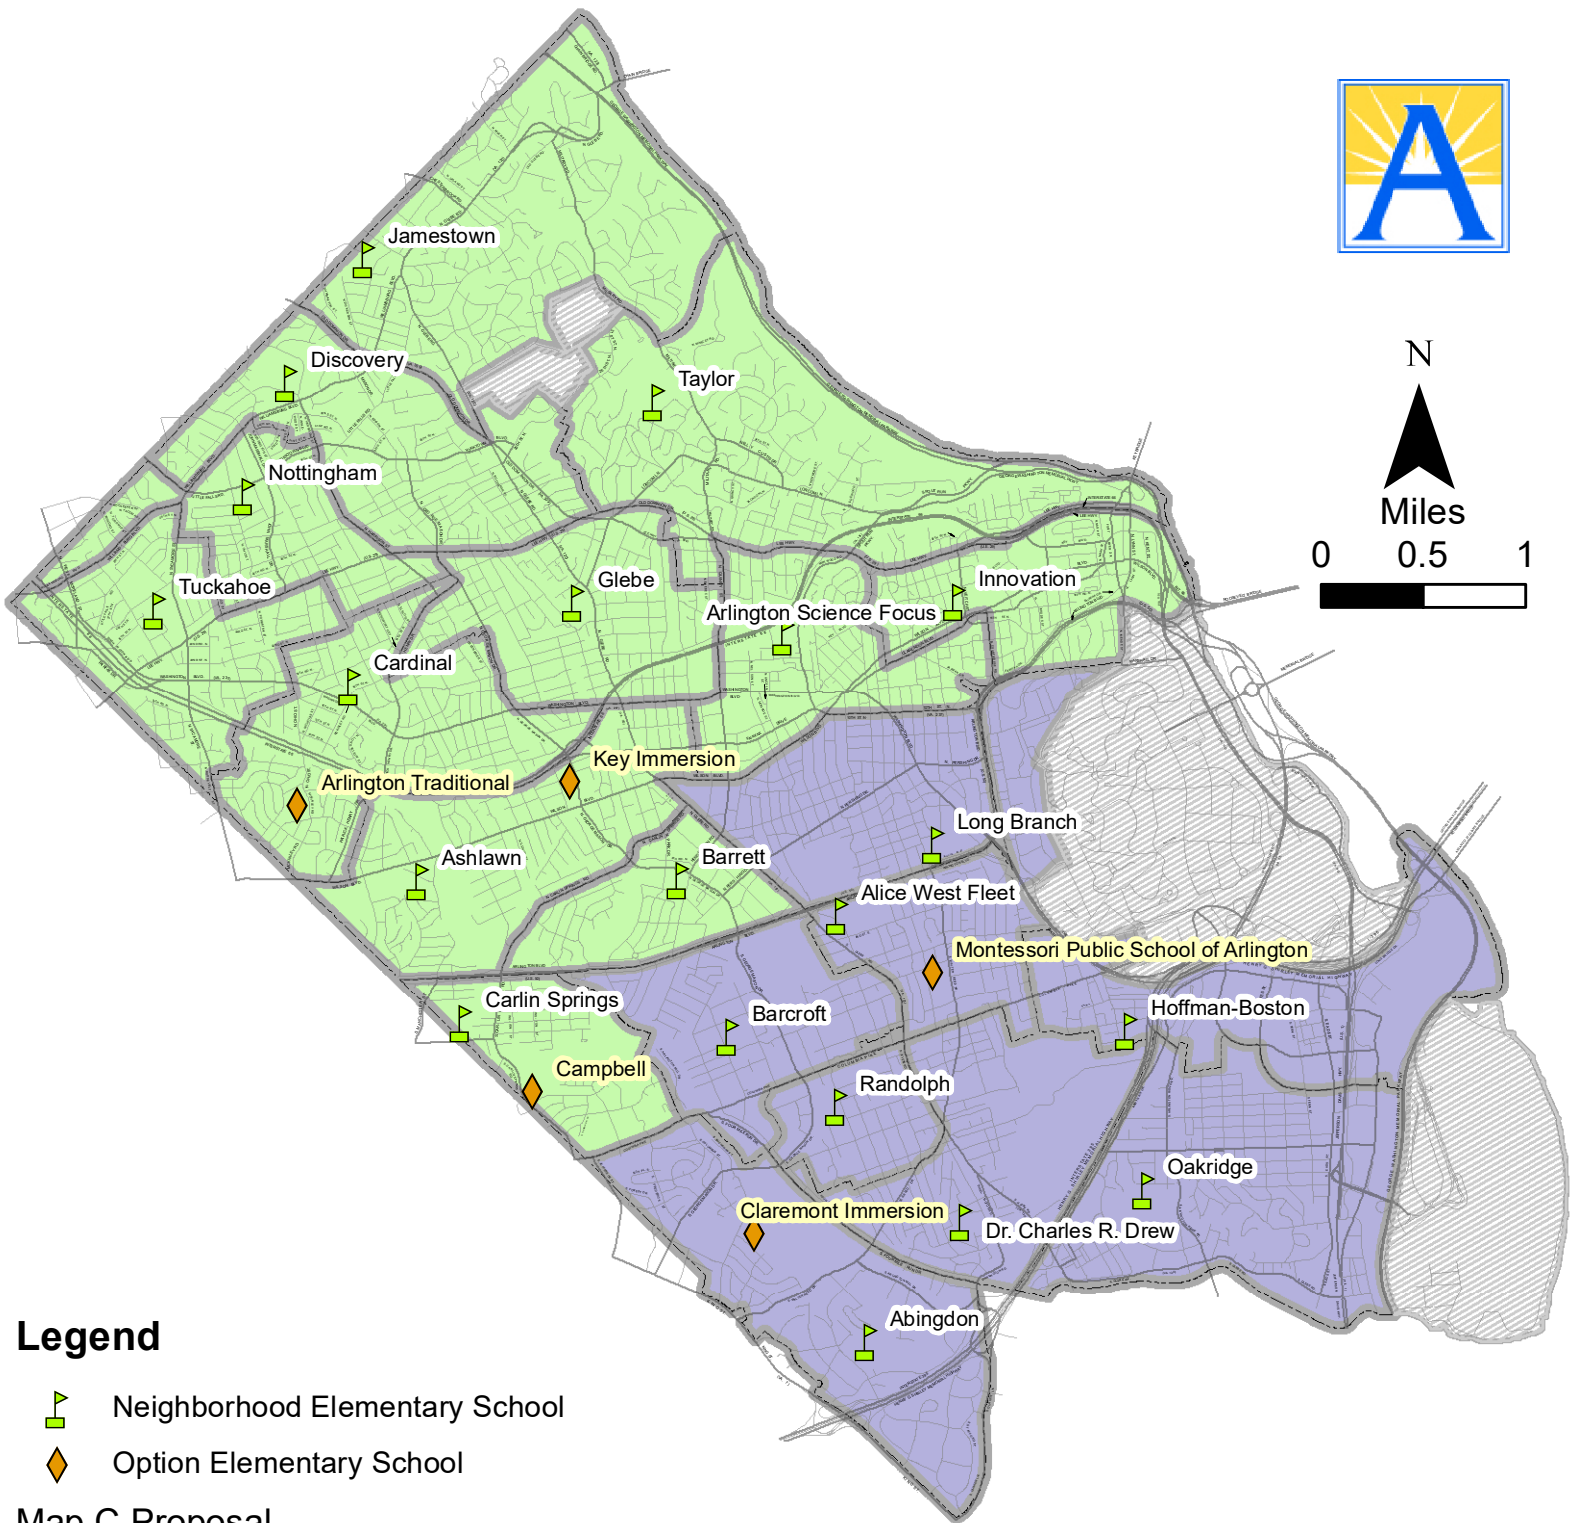

# Map C Proposal

## Legend

-  Neighborhood Elementary School
-  Option Elementary School

## Map C Proposal

-  Claremont
-  Escuela Key
-  County area with no population (eg. airport or cemetery)
-  Elementary School Attendance Zone Boundaries, 2021-22