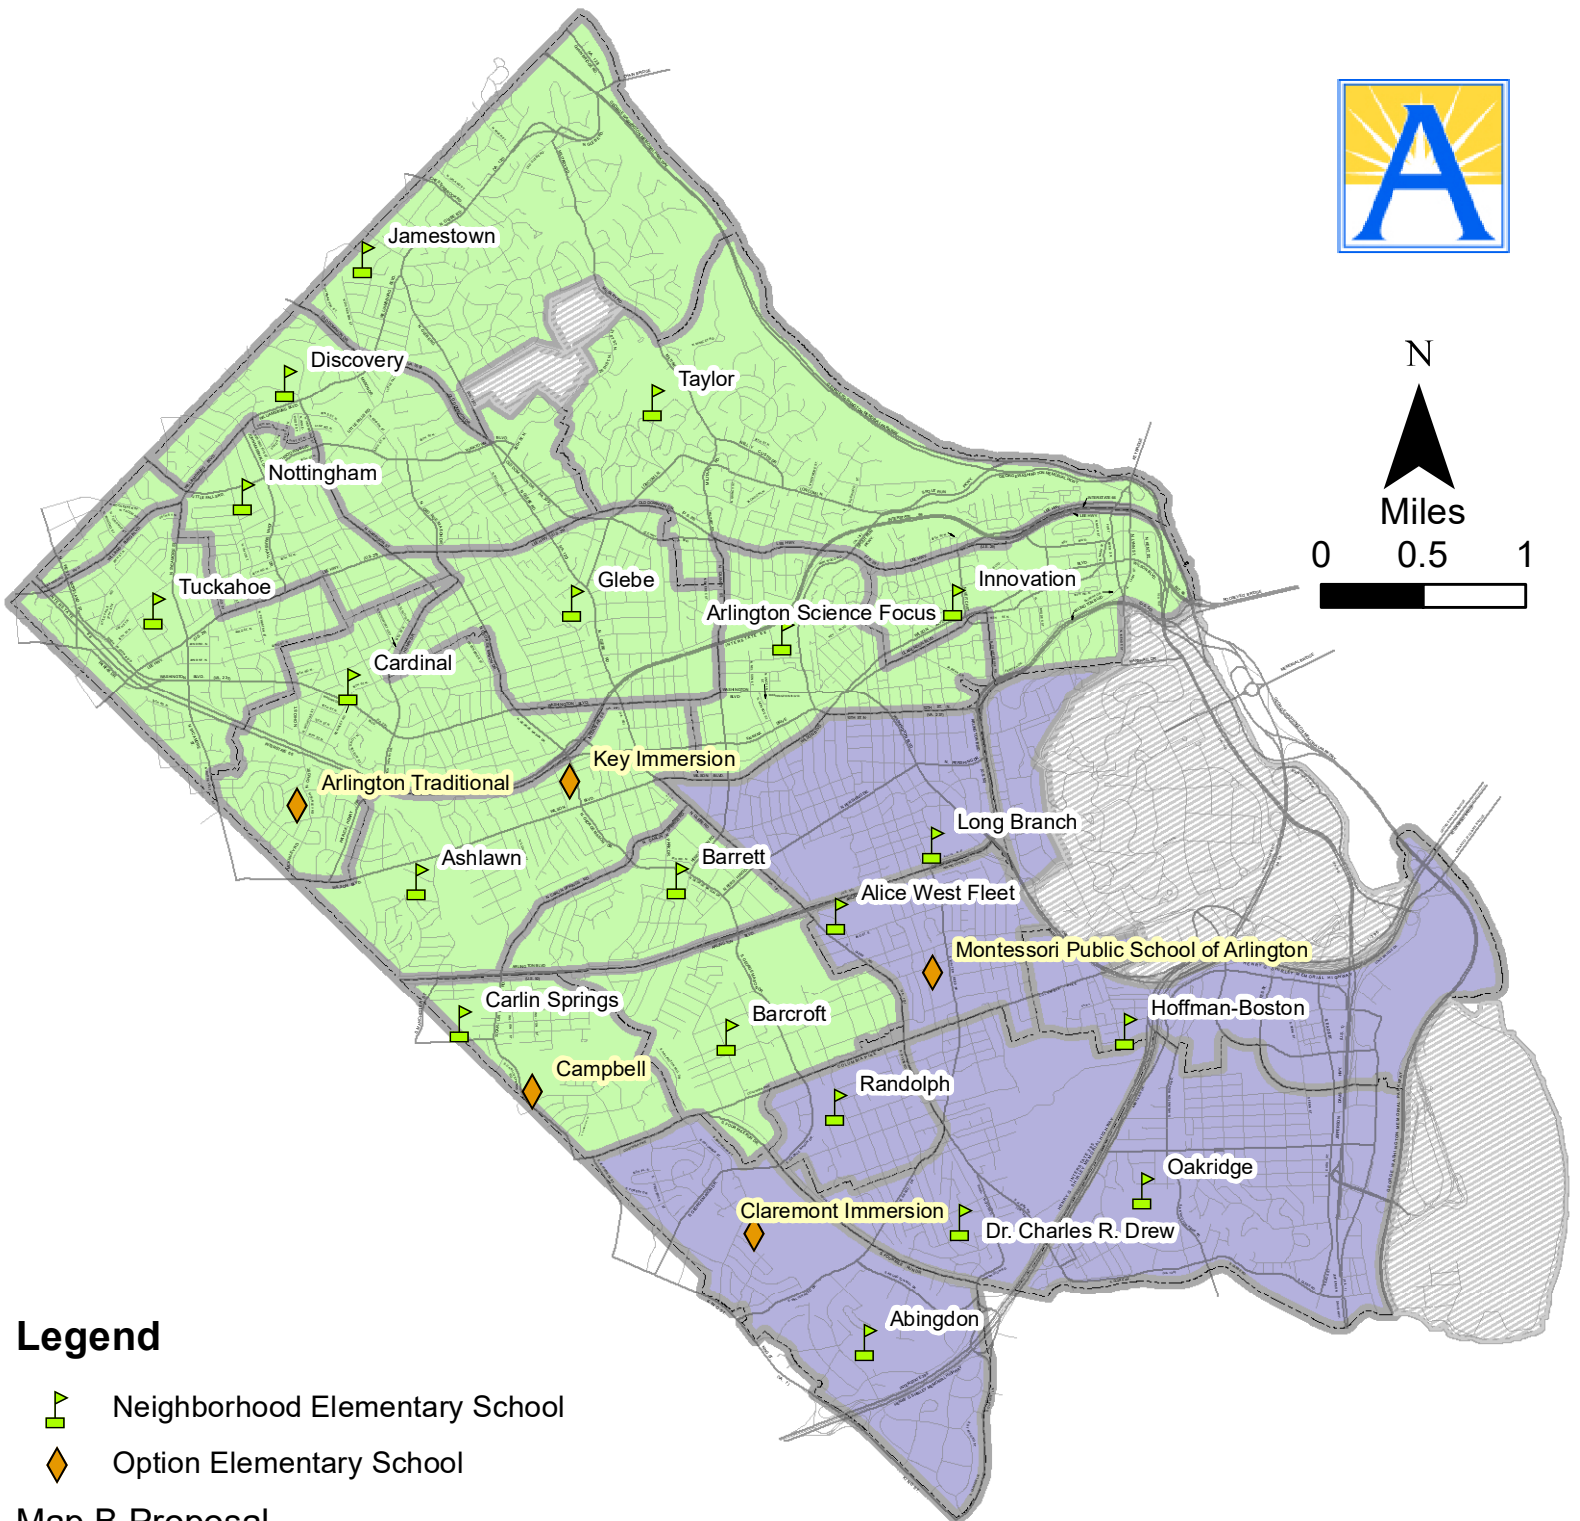

# Map B Proposal

## Legend

-  Neighborhood Elementary School
-  Option Elementary School

## Map B Proposal

-  Claremont
-  Escuela Key
-  County area with no population (eg. airport or cemetery)
-  Elementary School Attendance Zone Boundaries, 2021-22