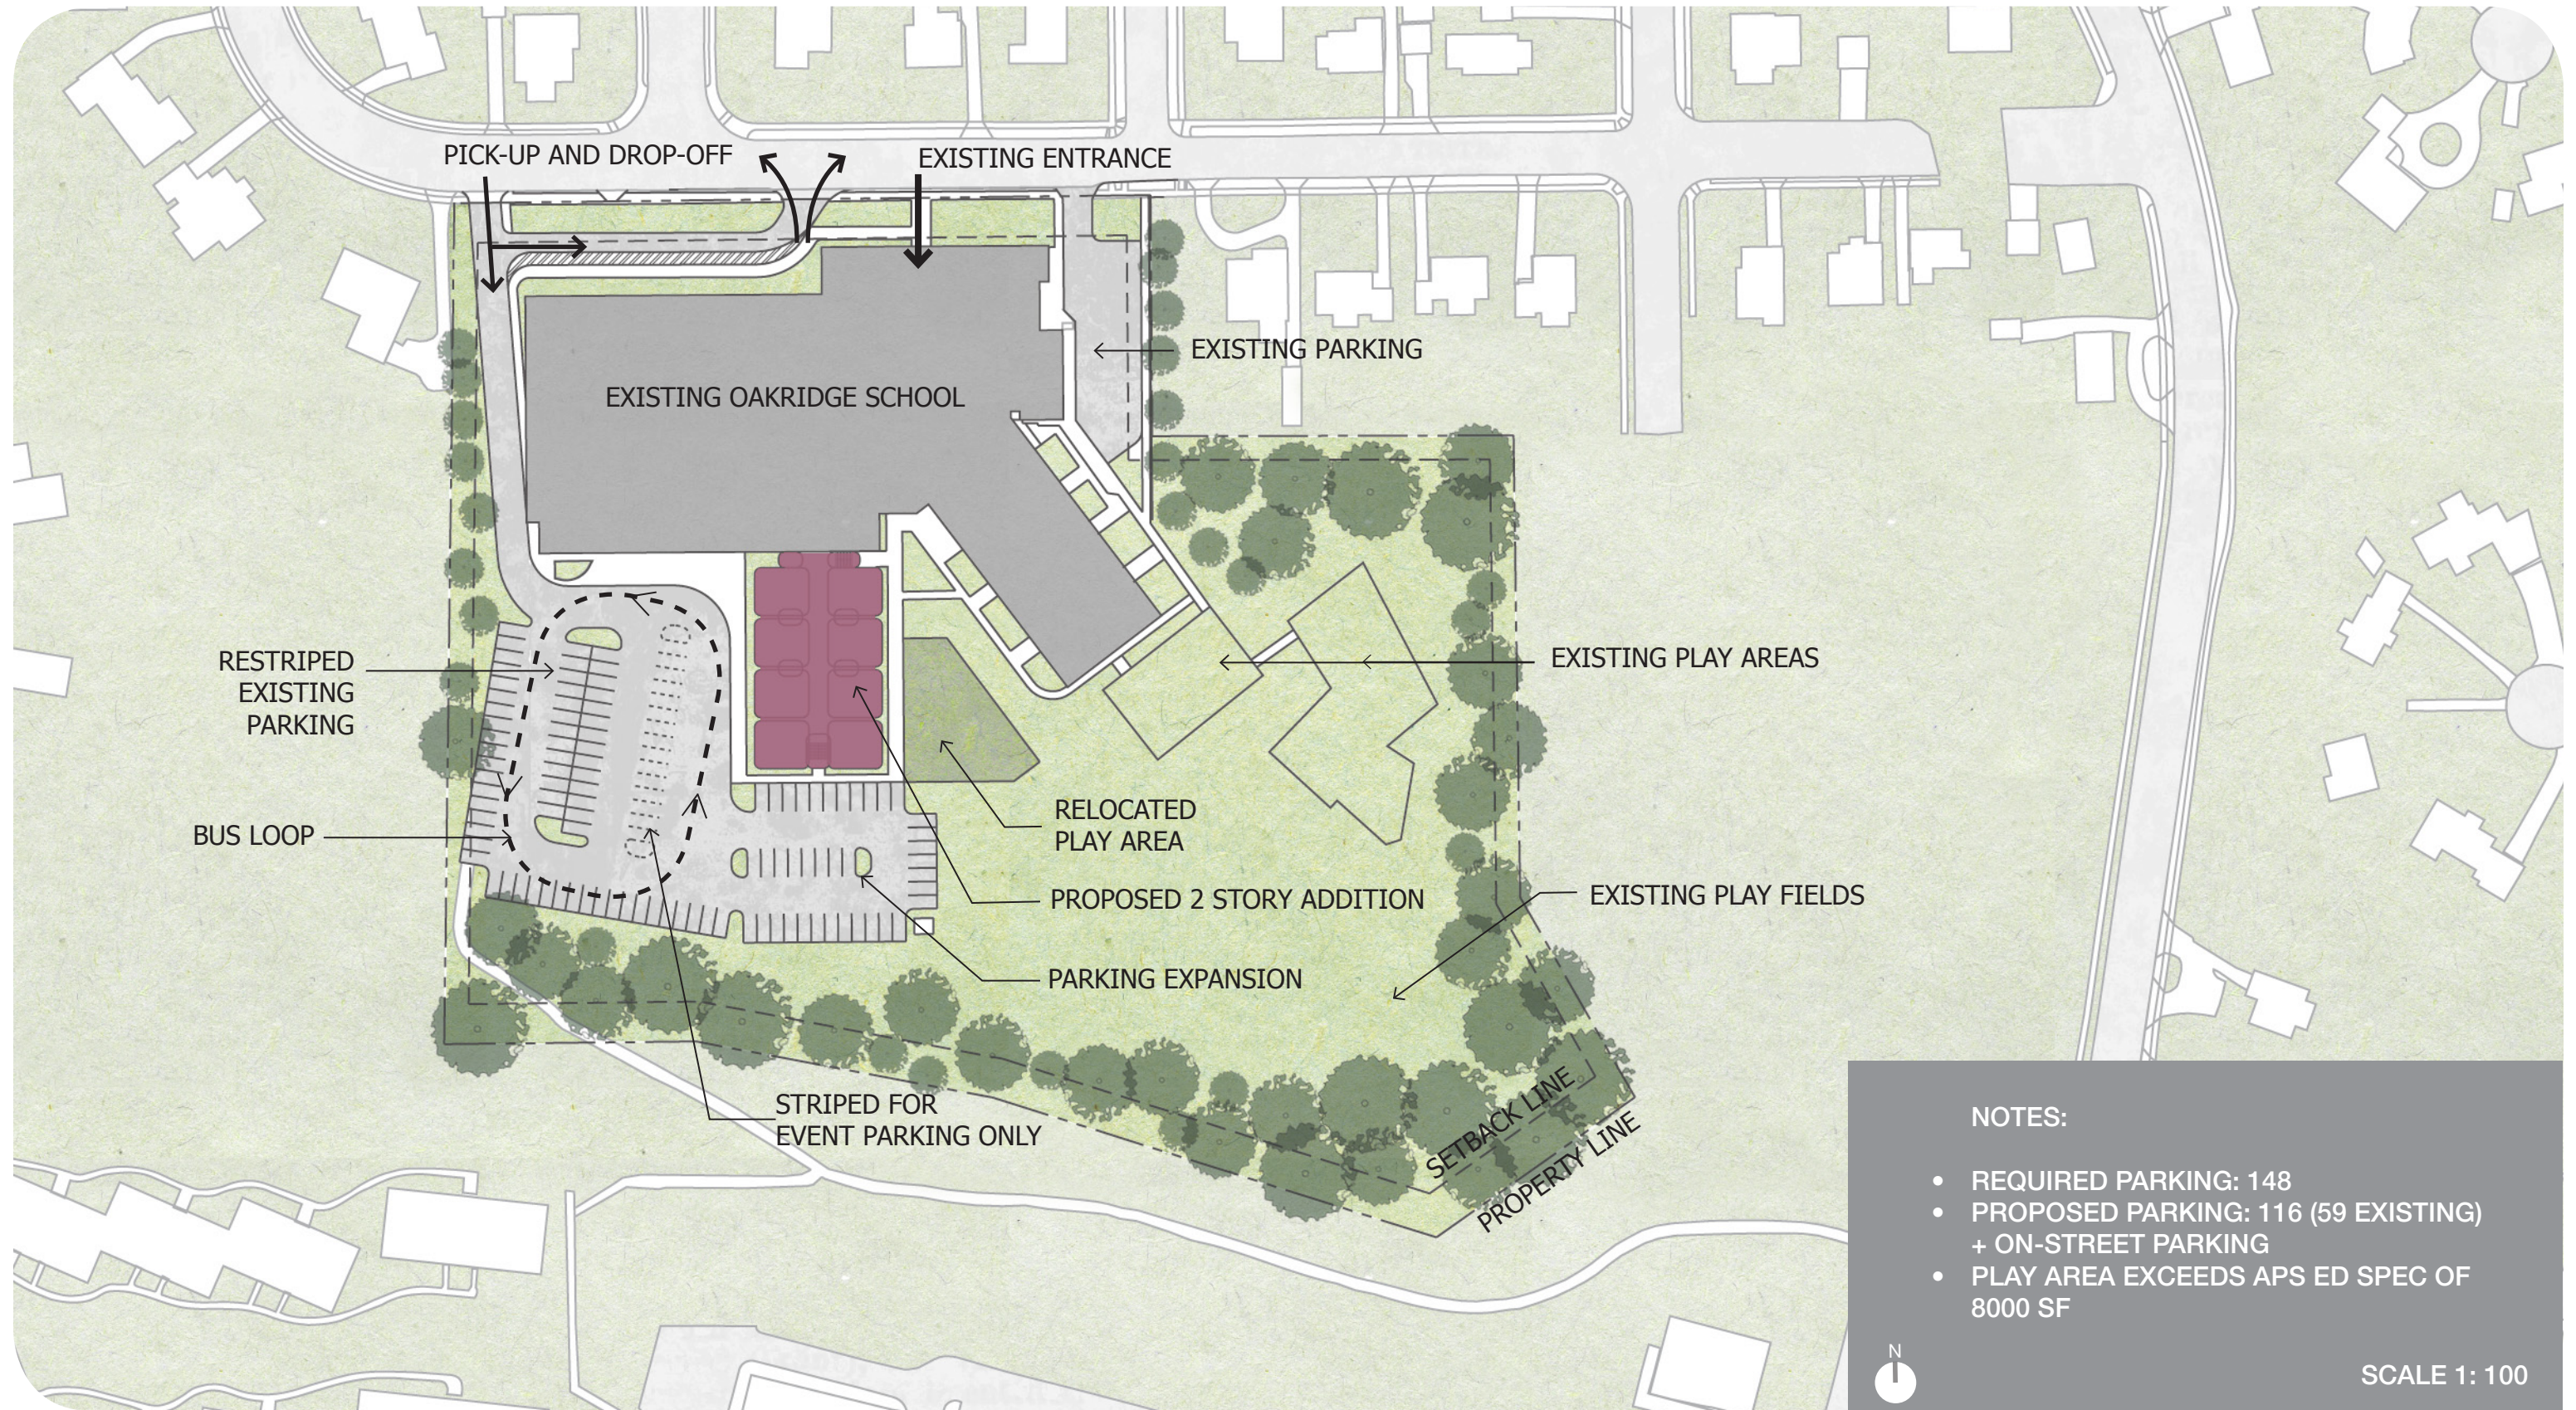

# OAKRIDGE ELEMENTARY SCHOOL

# OAKRIDGE ELEMENTARY SCHOOL

**NOTES:**

- REQUIRED PARKING: 148
- PROPOSED PARKING: 116 (59 EXISTING) + ON-STREET PARKING
- PLAY AREA EXCEEDS APS ED SPEC OF 8000 SF

N

SCALE 1:100