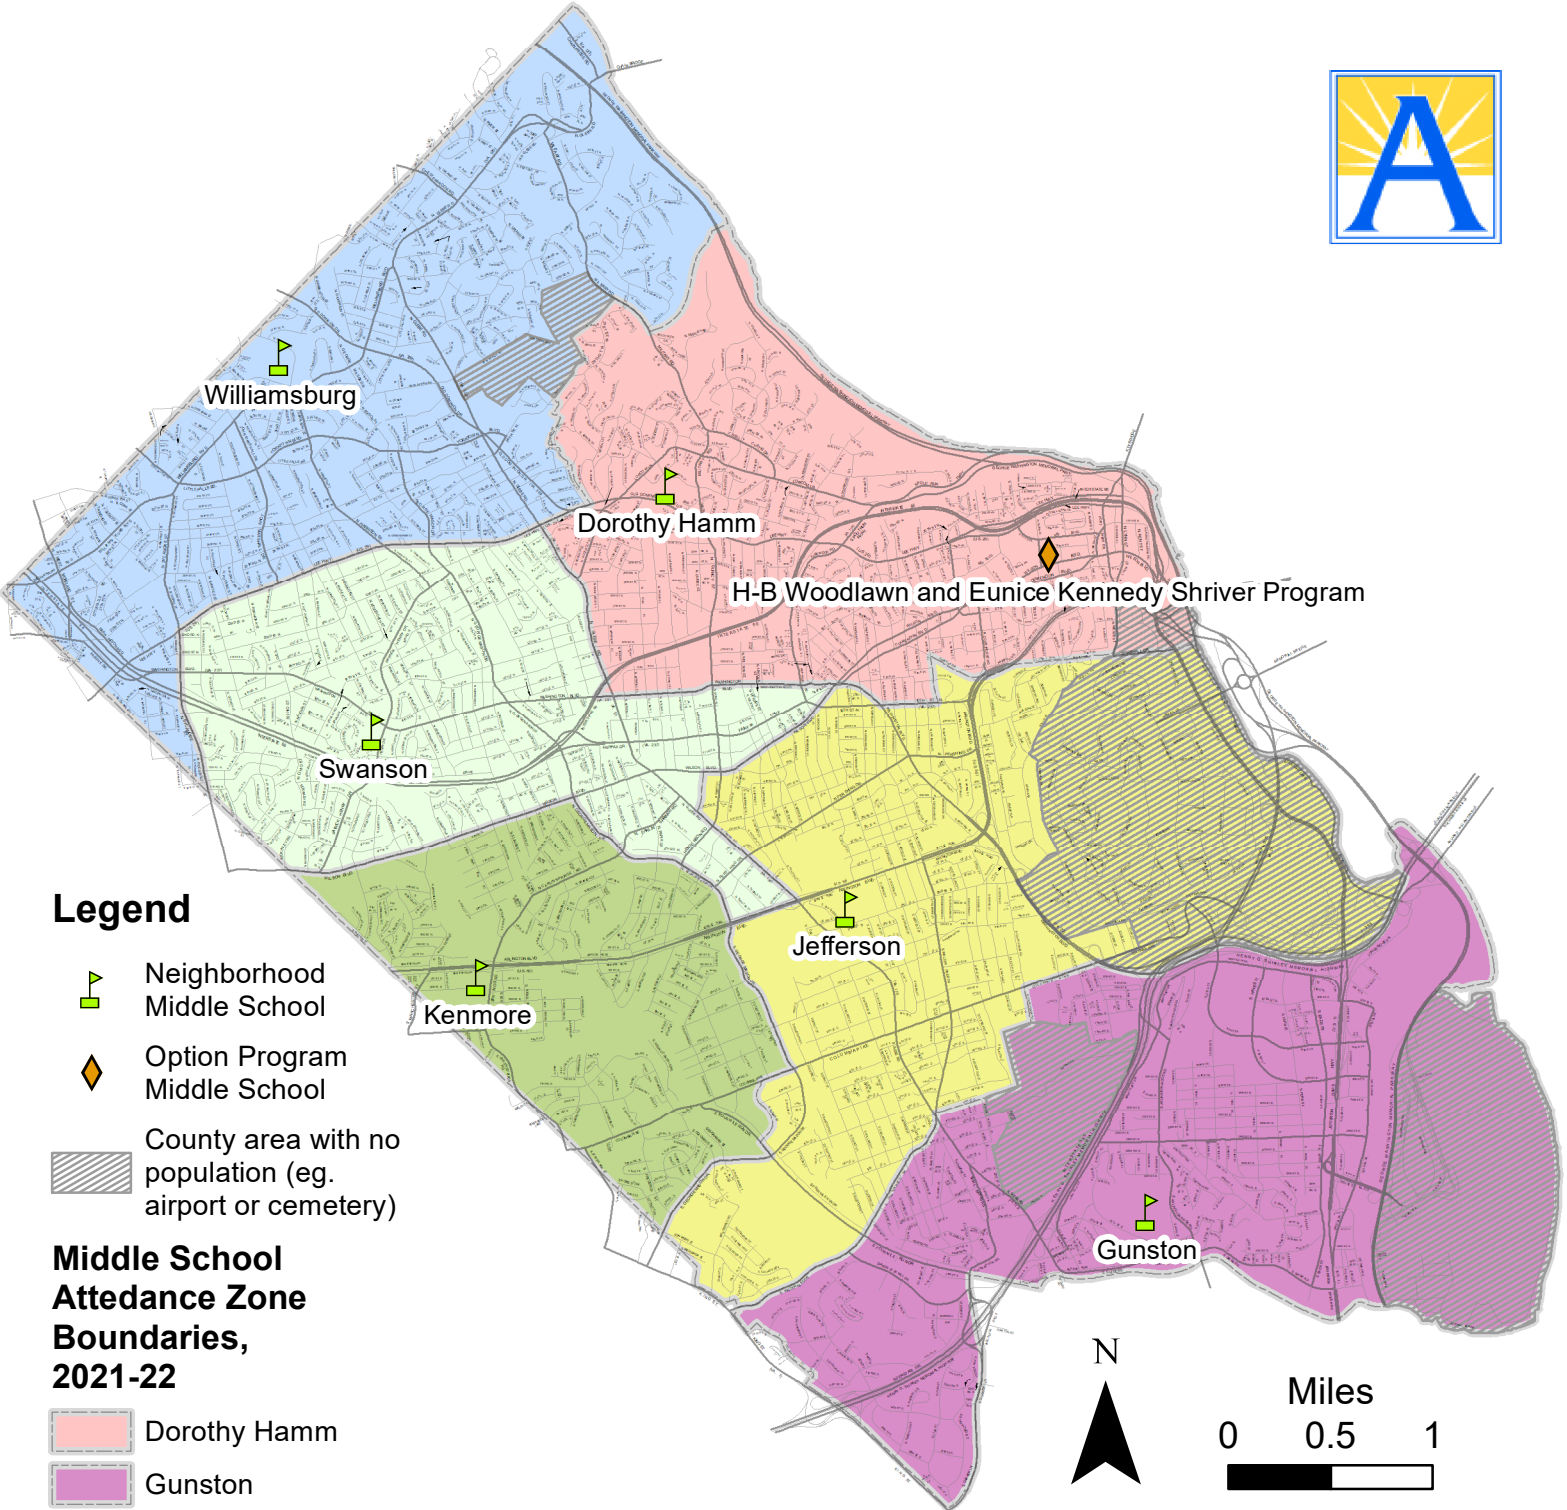

Middle School Locations and Attendance Zone Boundaries for School Year 2021-22

Legend

-  Neighborhood Middle School
-  Option Program Middle School
-  County area with no population (eg. airport or cemetery)

Middle School Attendance Zone Boundaries, 2021-22

-  Dorothy Hamm
-  Gunston
-  Jefferson
-  Kenmore
-  Swanson
-  Williamsburg

Please contact the Department of School and Community Relations with any questions at 703-228-6005.