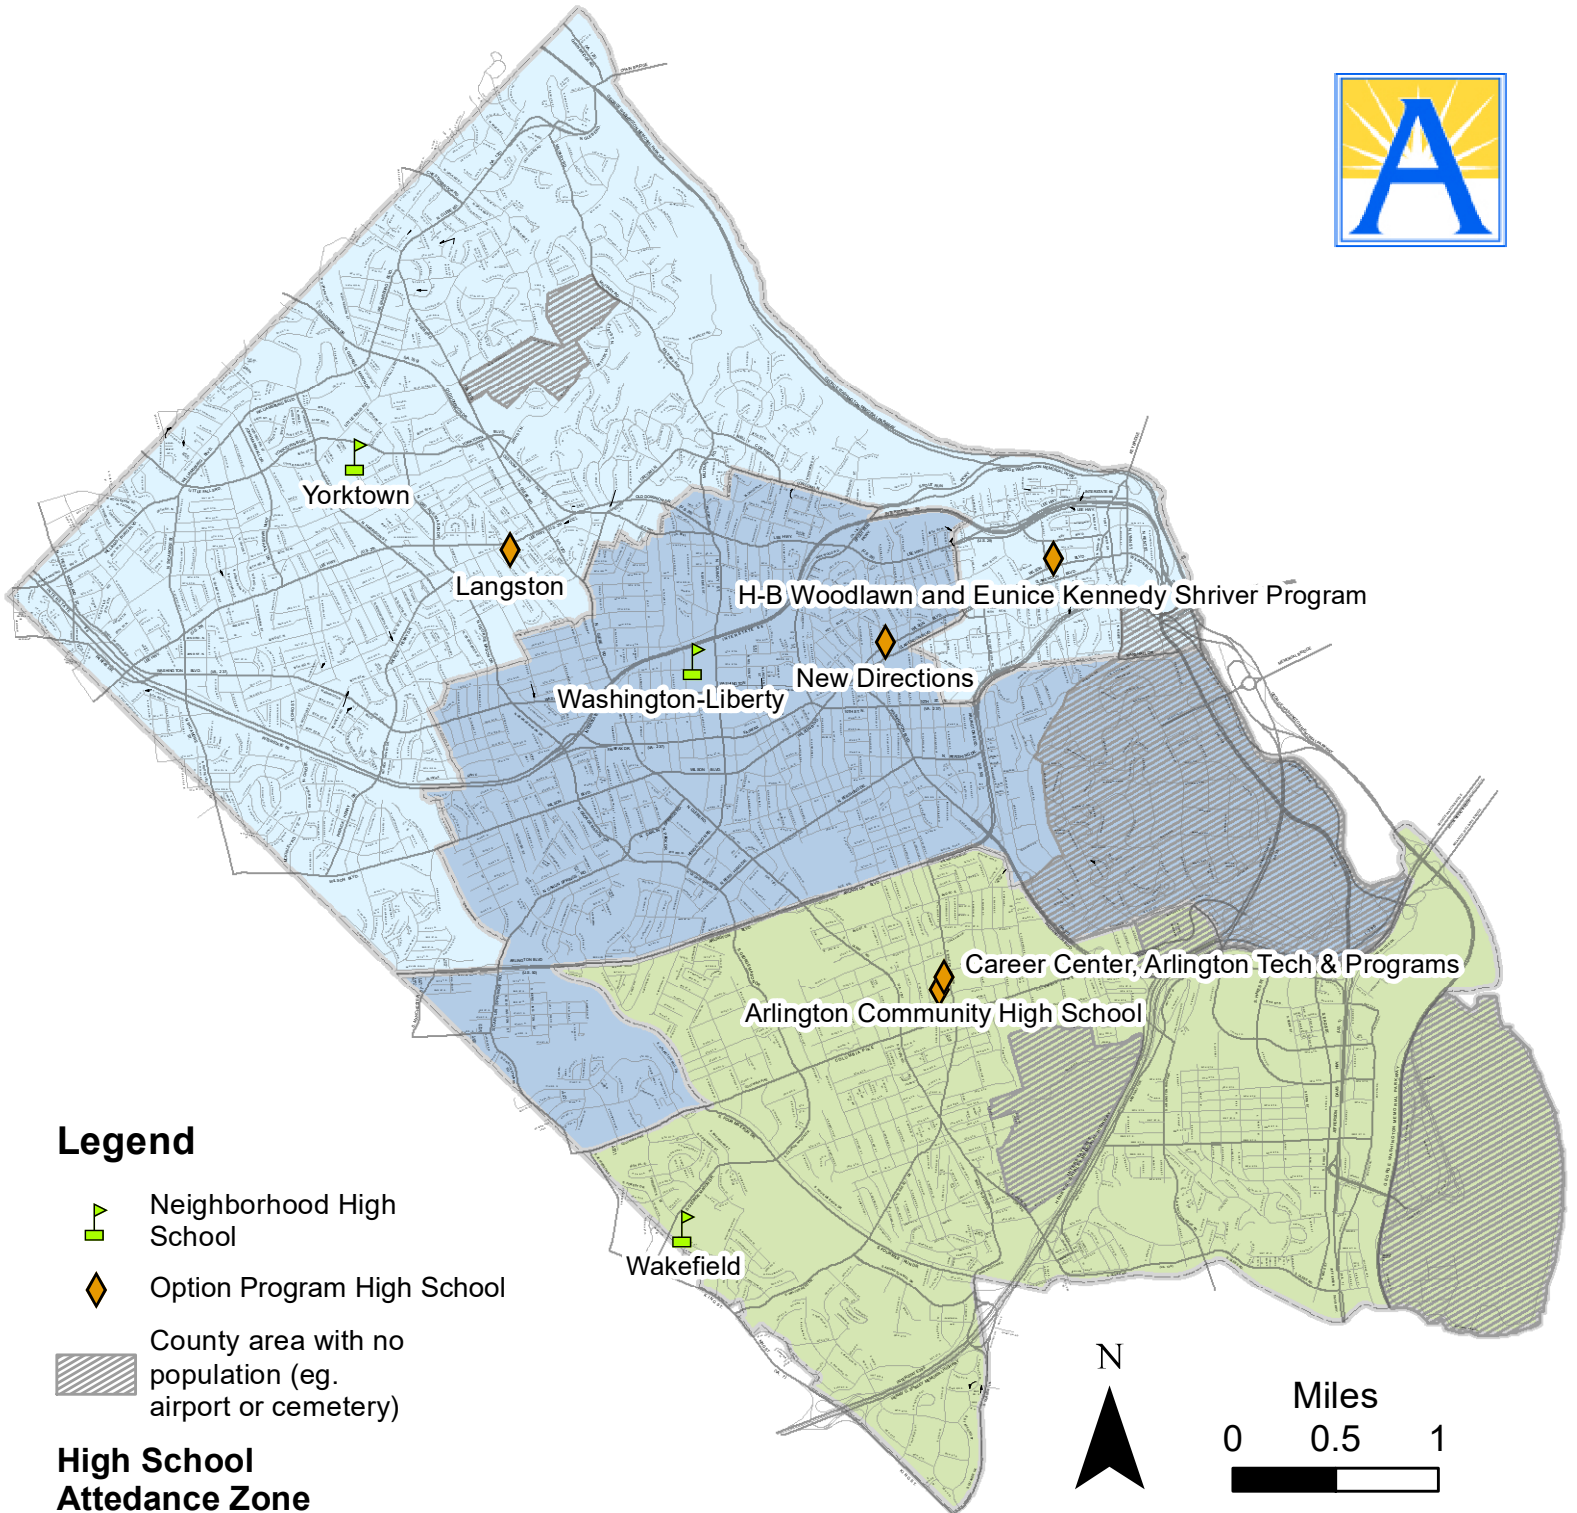

# High School Locations and Attendance Zone Boundaries for School Year 2021-22

## Legend

-  Neighborhood High School
-  Option Program High School
-  County area with no population (eg. airport or cemetery)

## High School Attendance Zone Boundaries, 2021-22

-  Wakefield
-  Washington-Liberty
-  Yorktown

Please contact the Department of School and Community Relations with any questions at 703-228-6005.