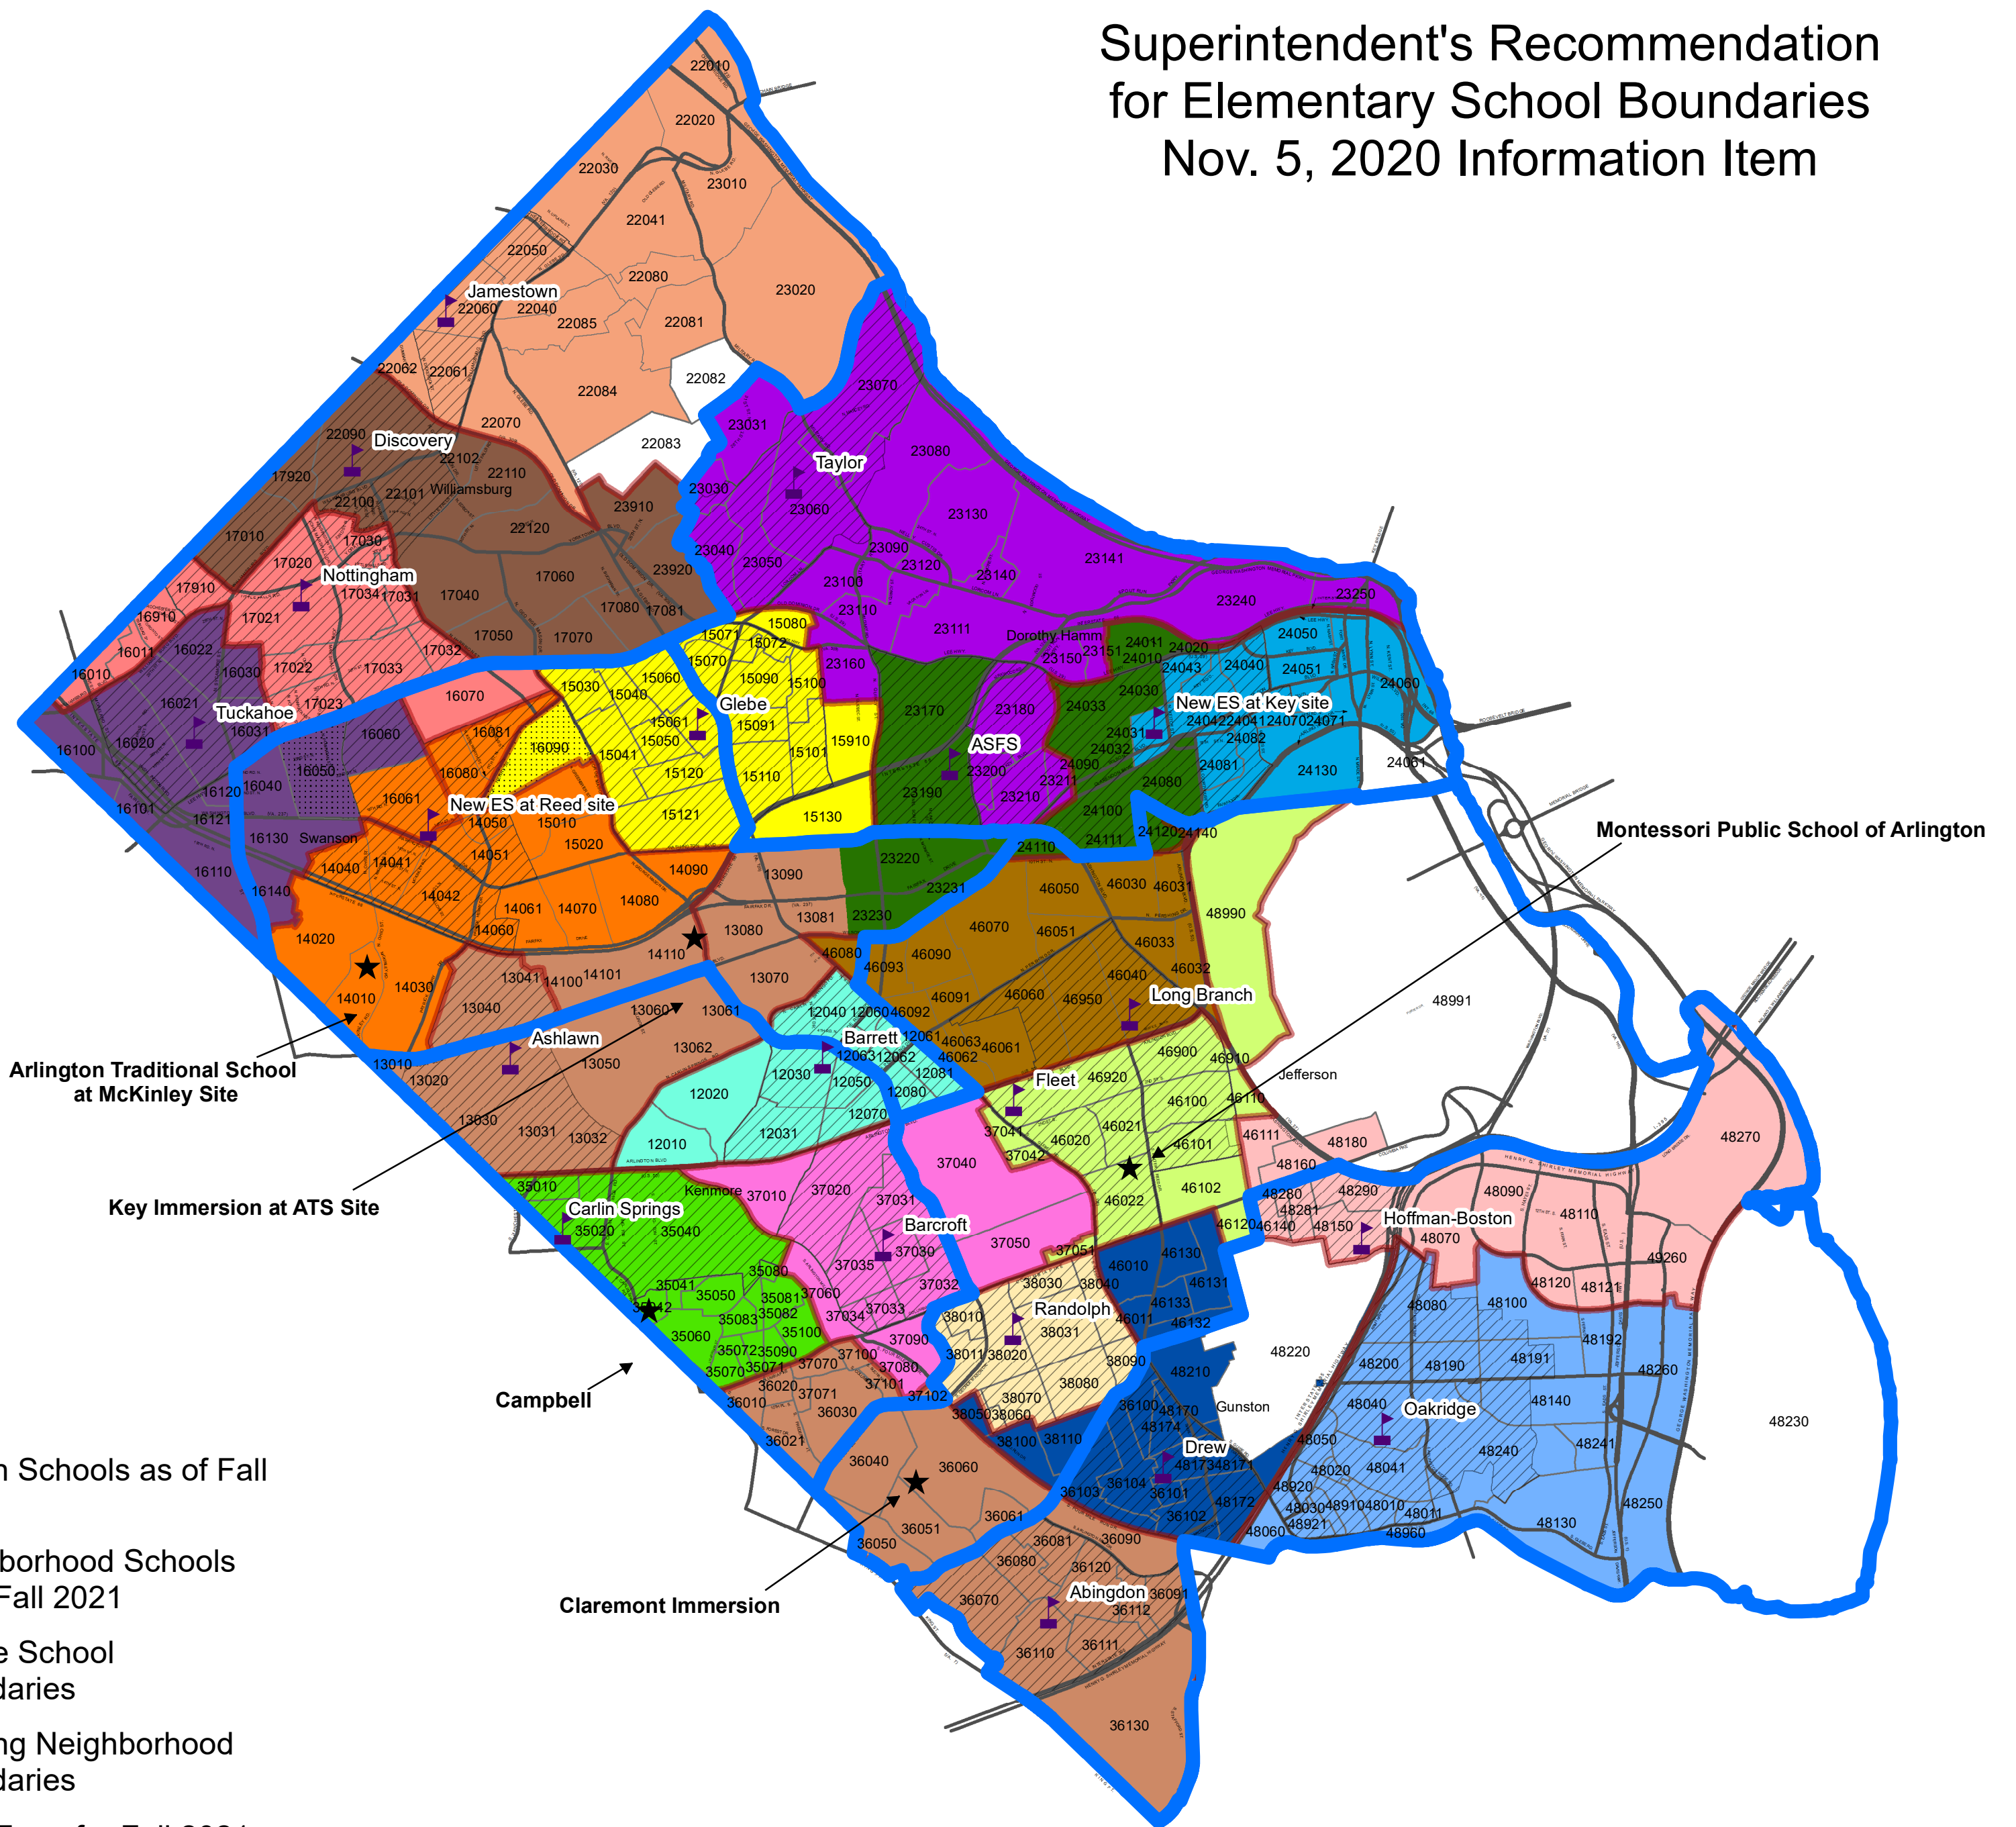

Fall 2020 Elementary School Boundary Process

Superintendent's Recommendation
for Elementary School Boundaries
Nov. 5, 2020 Information Item

Montessori Public School of Arlington

Arlington Traditional School at McKinley Site

Key Immersion at ATS Site

Claremont Immersion

- Legend**
- ★ Option Schools as of Fall 2021
 - 🚩 Neighborhood Schools as of Fall 2021
 - 🔵 Middle School Boundaries
 - 🔴 Existing Neighborhood Boundaries
 - ▨ Walk Zone for Fall 2021
 - ▤ Potential Walk Zone Expansion for McKinley at Reed Site in Fall 2021
 - Major Road
 - Planning Units or Parcels with No Housing

For more information about this boundary proposal visit www.apsva.us/engage/fall2020elementaryboundaries