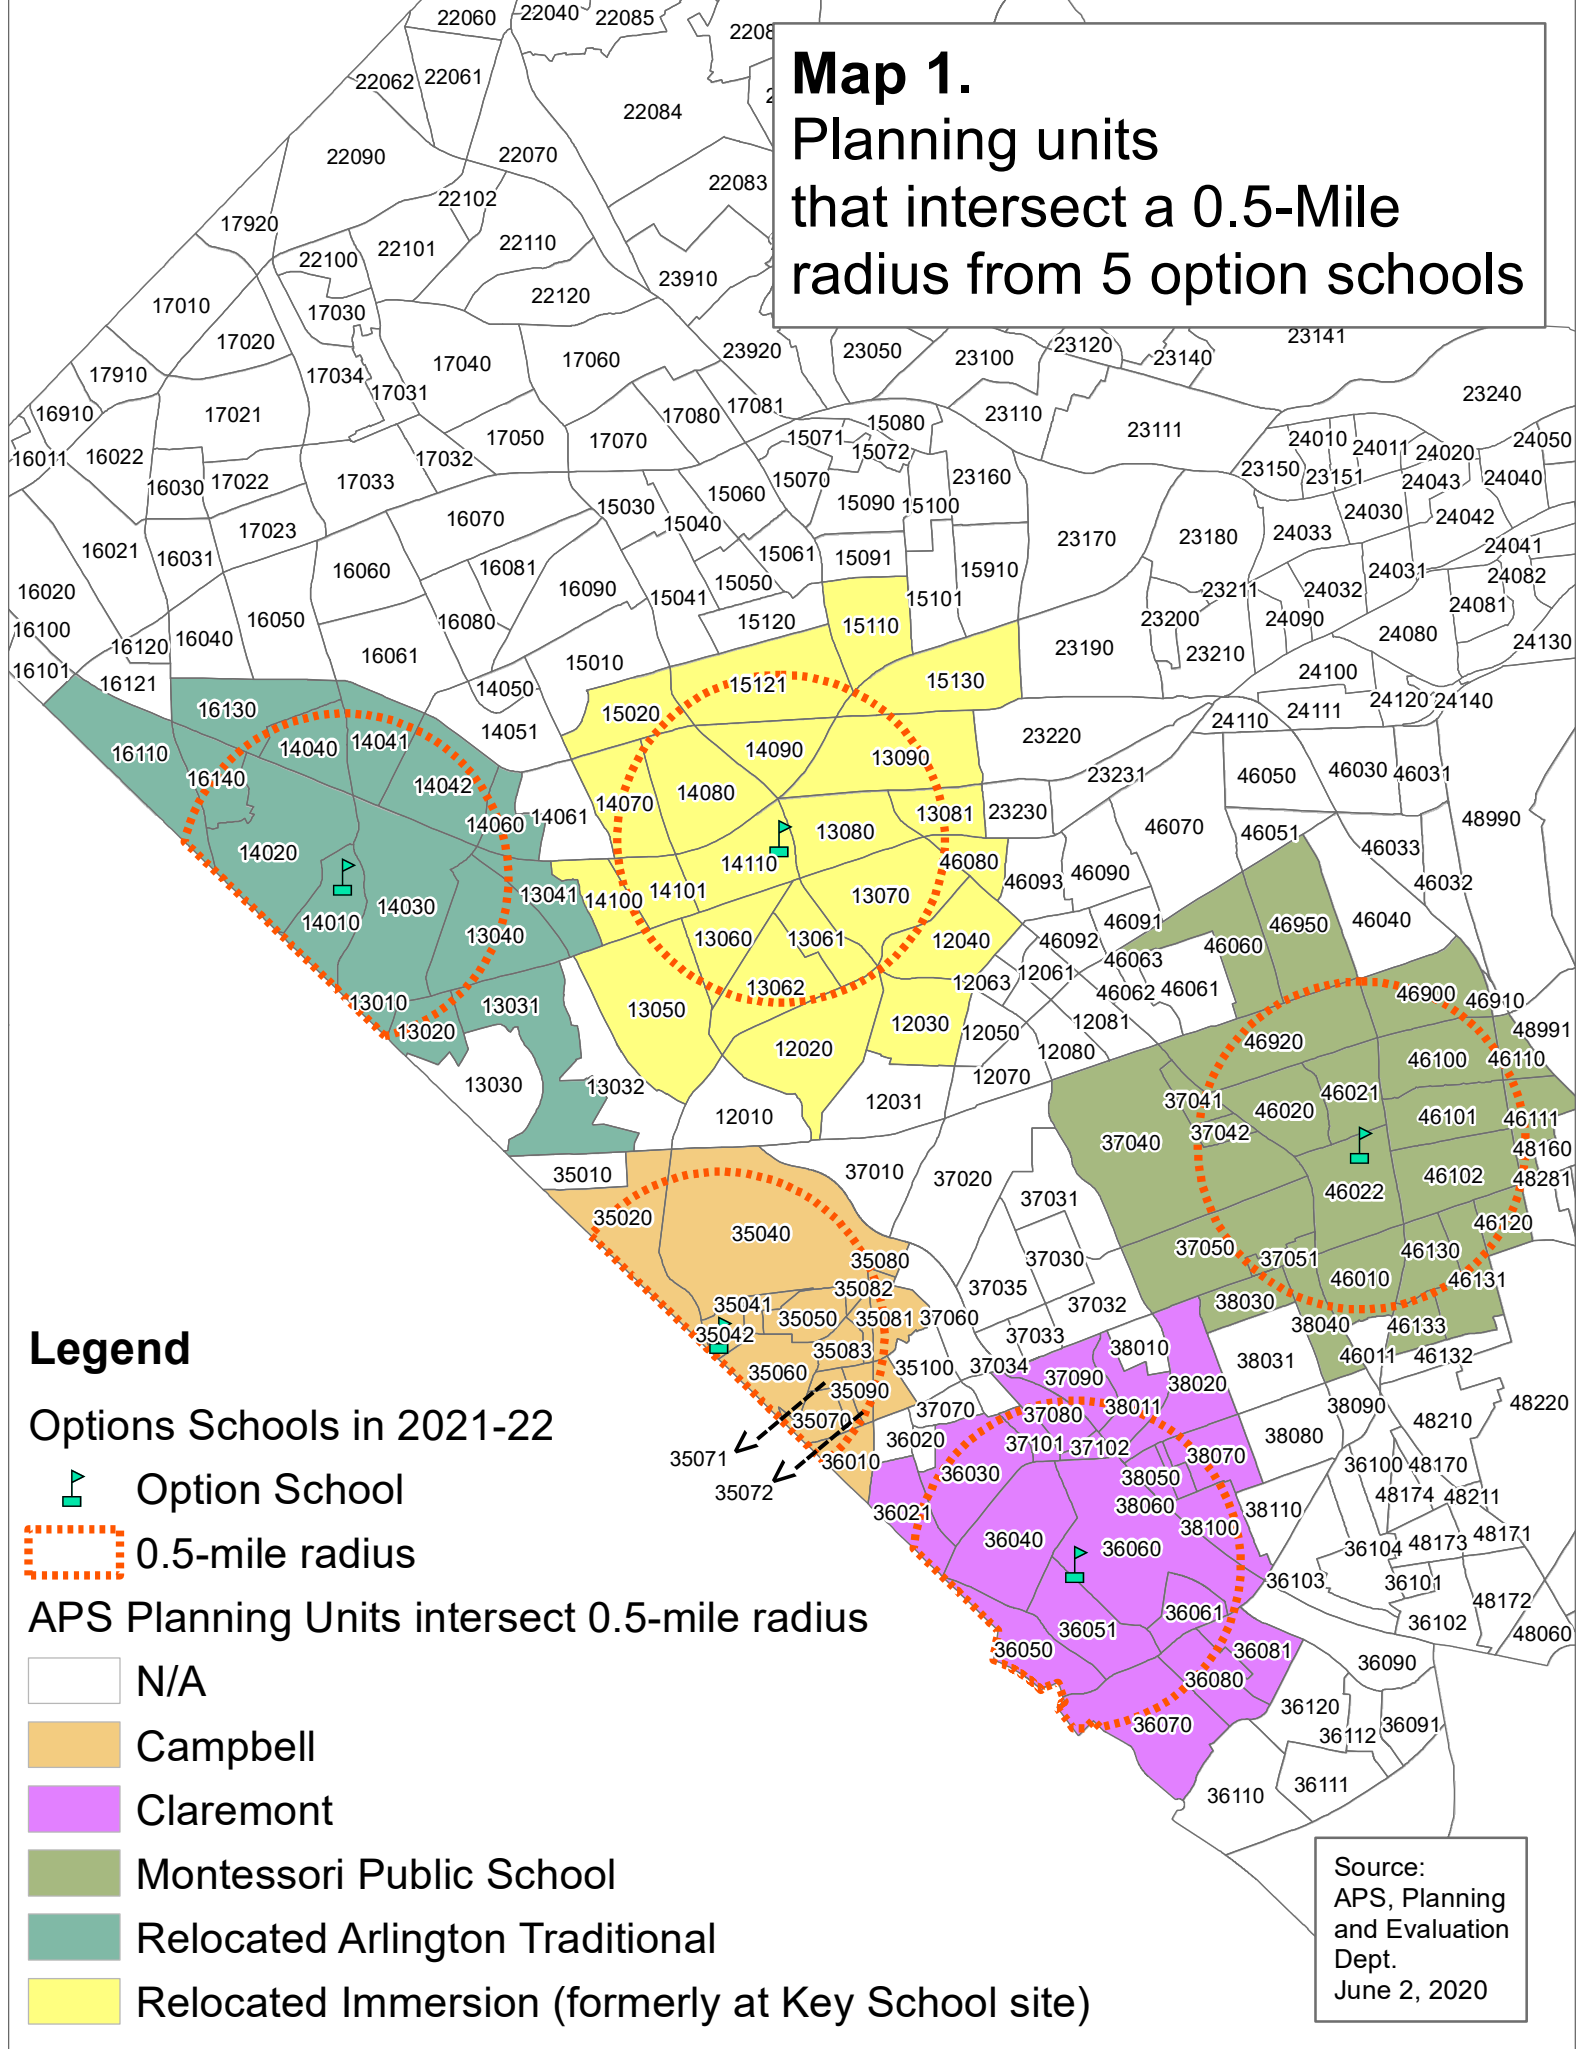

# Map 1. Planning units that intersect a 0.5-Mile radius from 5 option schools

## Legend

### Options Schools in 2021-22

-  Option School
-  0.5-mile radius

### APS Planning Units intersect 0.5-mile radius

-  N/A
-  Campbell
-  Claremont
-  Montessori Public School
-  Relocated Arlington Traditional
-  Relocated Immersion (formerly at Key School site)

Source:  
APS, Planning  
and Evaluation  
Dept.  
June 2, 2020