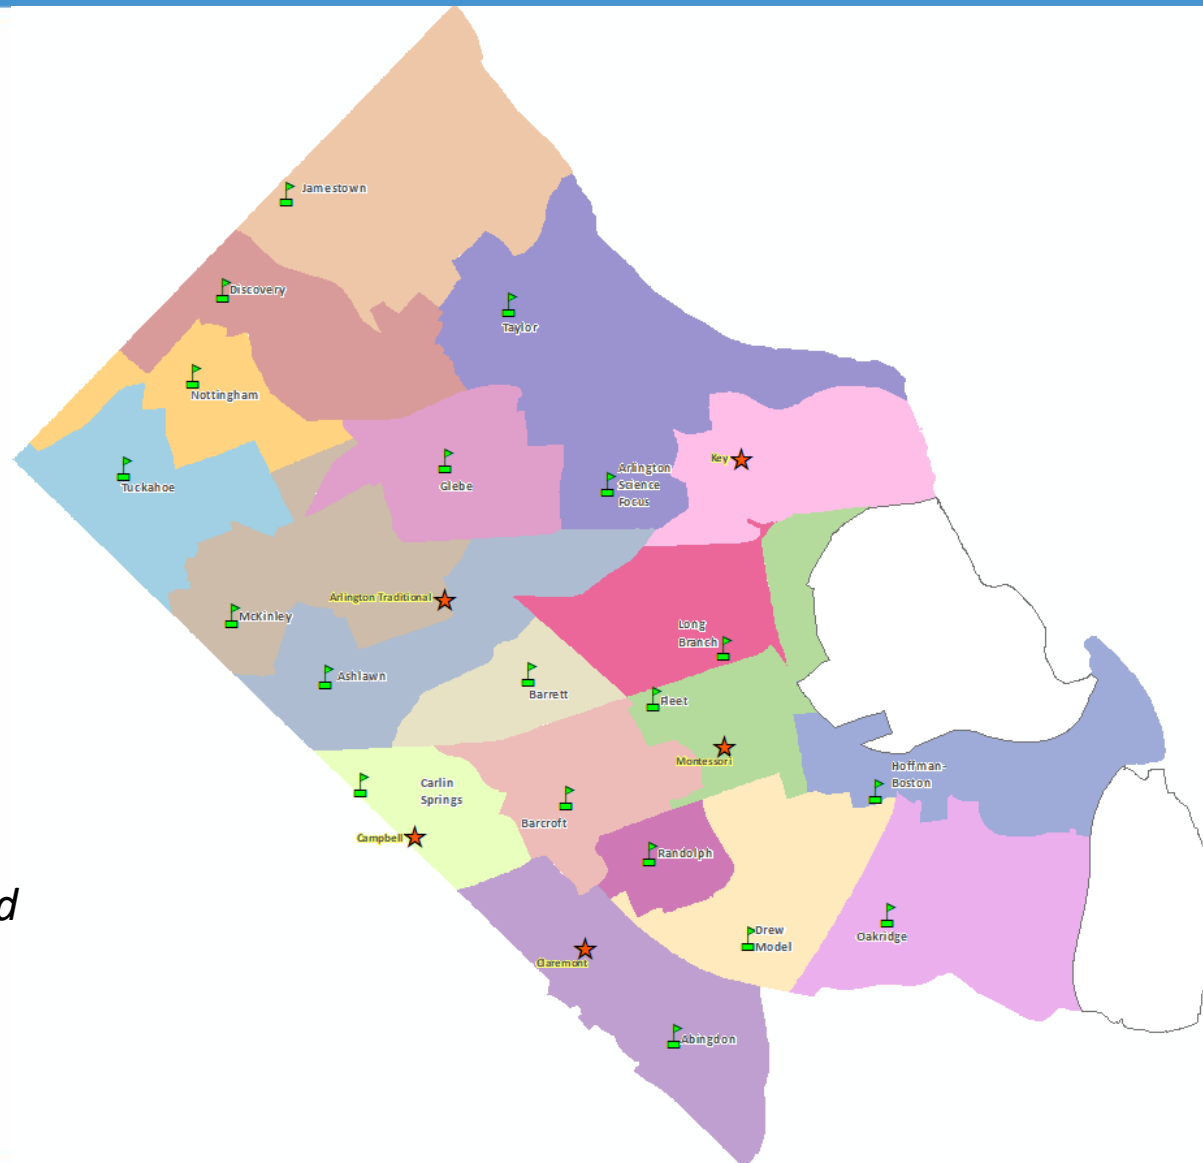

Elementary School Boundaries for SY 2019-20

Green Schools = Neighborhood Schools

Red Stars = Option Schools