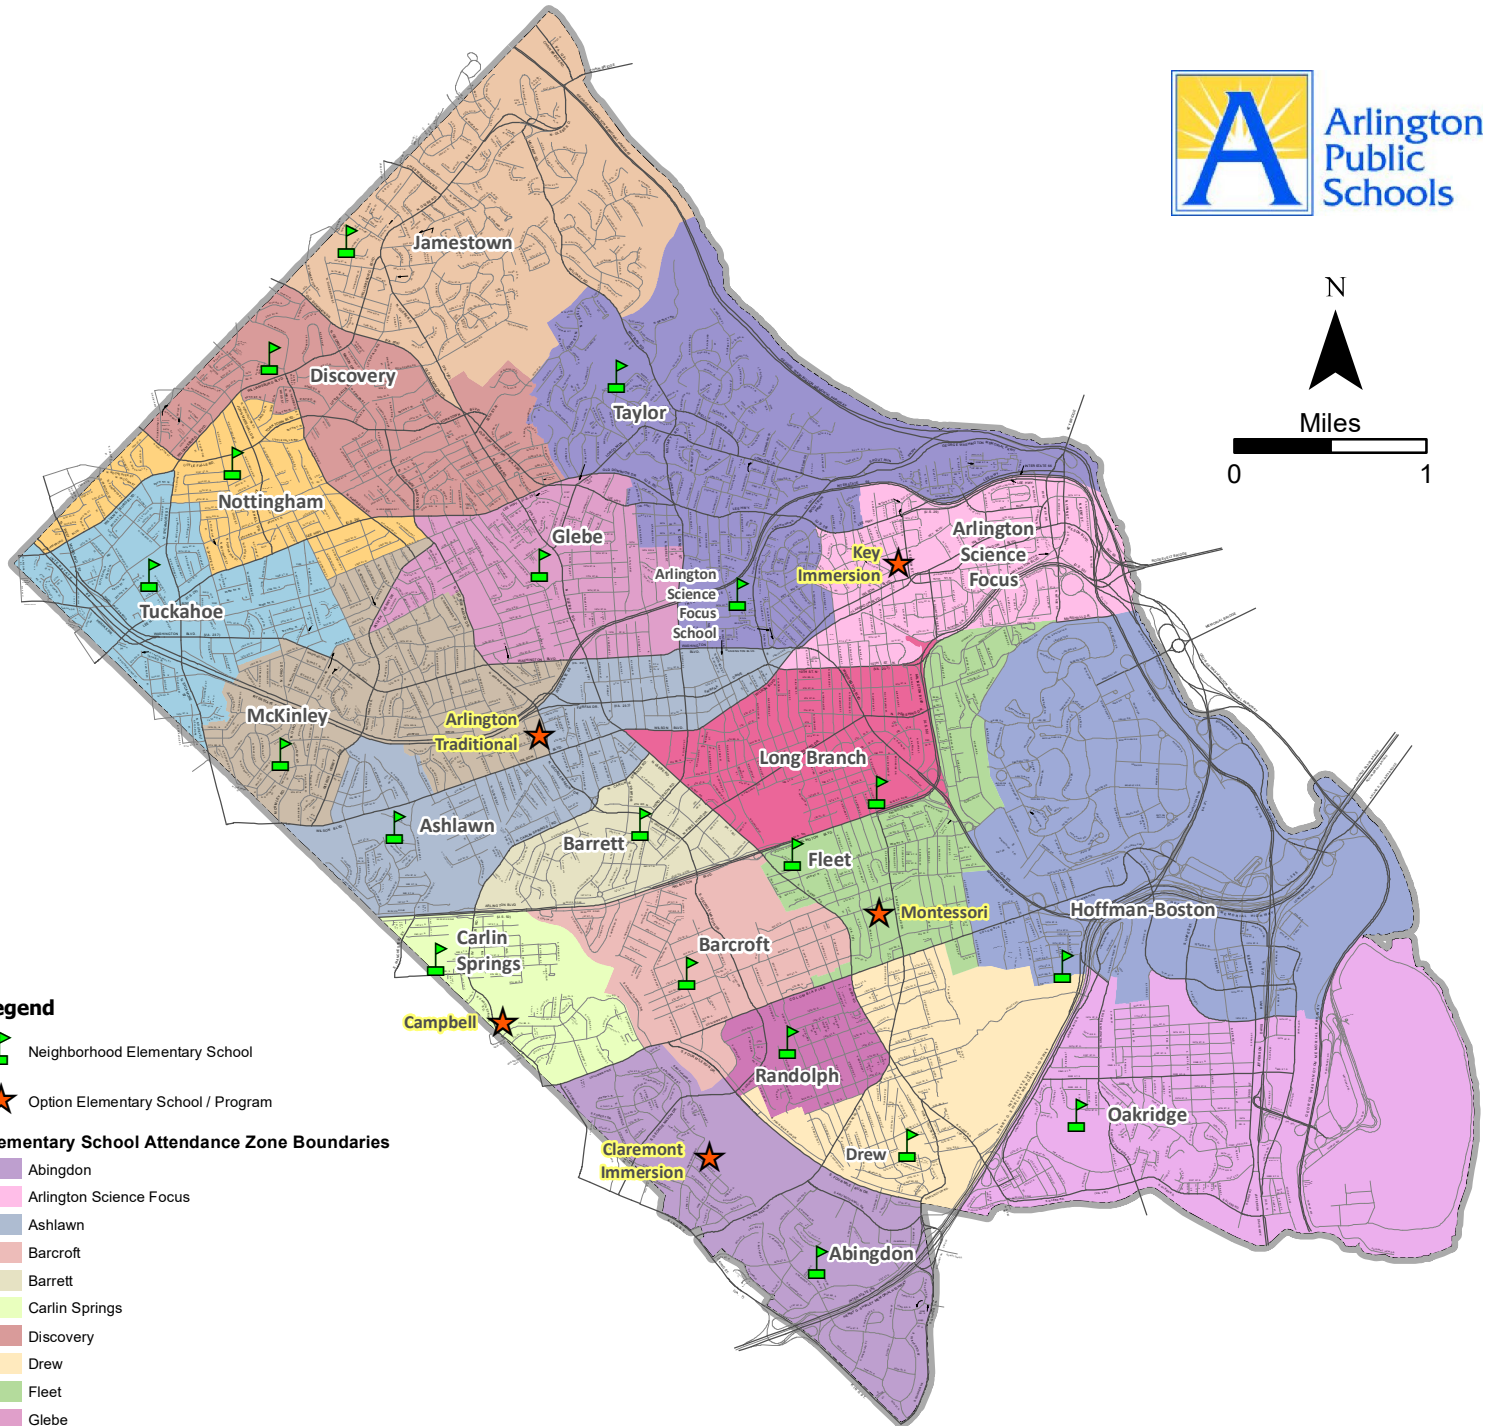

Elementary School Locations and Attendance Zone Boundaries For School Year 2019-20

Legend

- Neighborhood Elementary School
- Option Elementary School / Program

Elementary School Attendance Zone Boundaries

- Abingdon
- Arlington Science Focus
- Ashlawn
- Barcroft
- Barrett
- Carlin Springs
- Discovery
- Drew
- Fleet
- Glebe
- Hoffman - Boston
- Jamestown
- Long Branch
- McKinley
- Nottingham
- Oakridge
- Randolph
- Taylor
- Tuckahoe

Arlington County Boundary

Please contact the Department of School and Community Relations with any questions at 703-228-7667.

Notes:

- This map reflects the attendance boundary adjustments adopted by the School Board on December 6, 2018 as well as the Options and Transfers Policy approved by the School Board on June 1, 2017.
- In September 2019, the Henry school will move to Fleet ES (with the new boundaries).
- The Montessori program will move from Drew to the current Henry building.
- Arlington Science Focus School is located outside of its current attendance zone boundary.