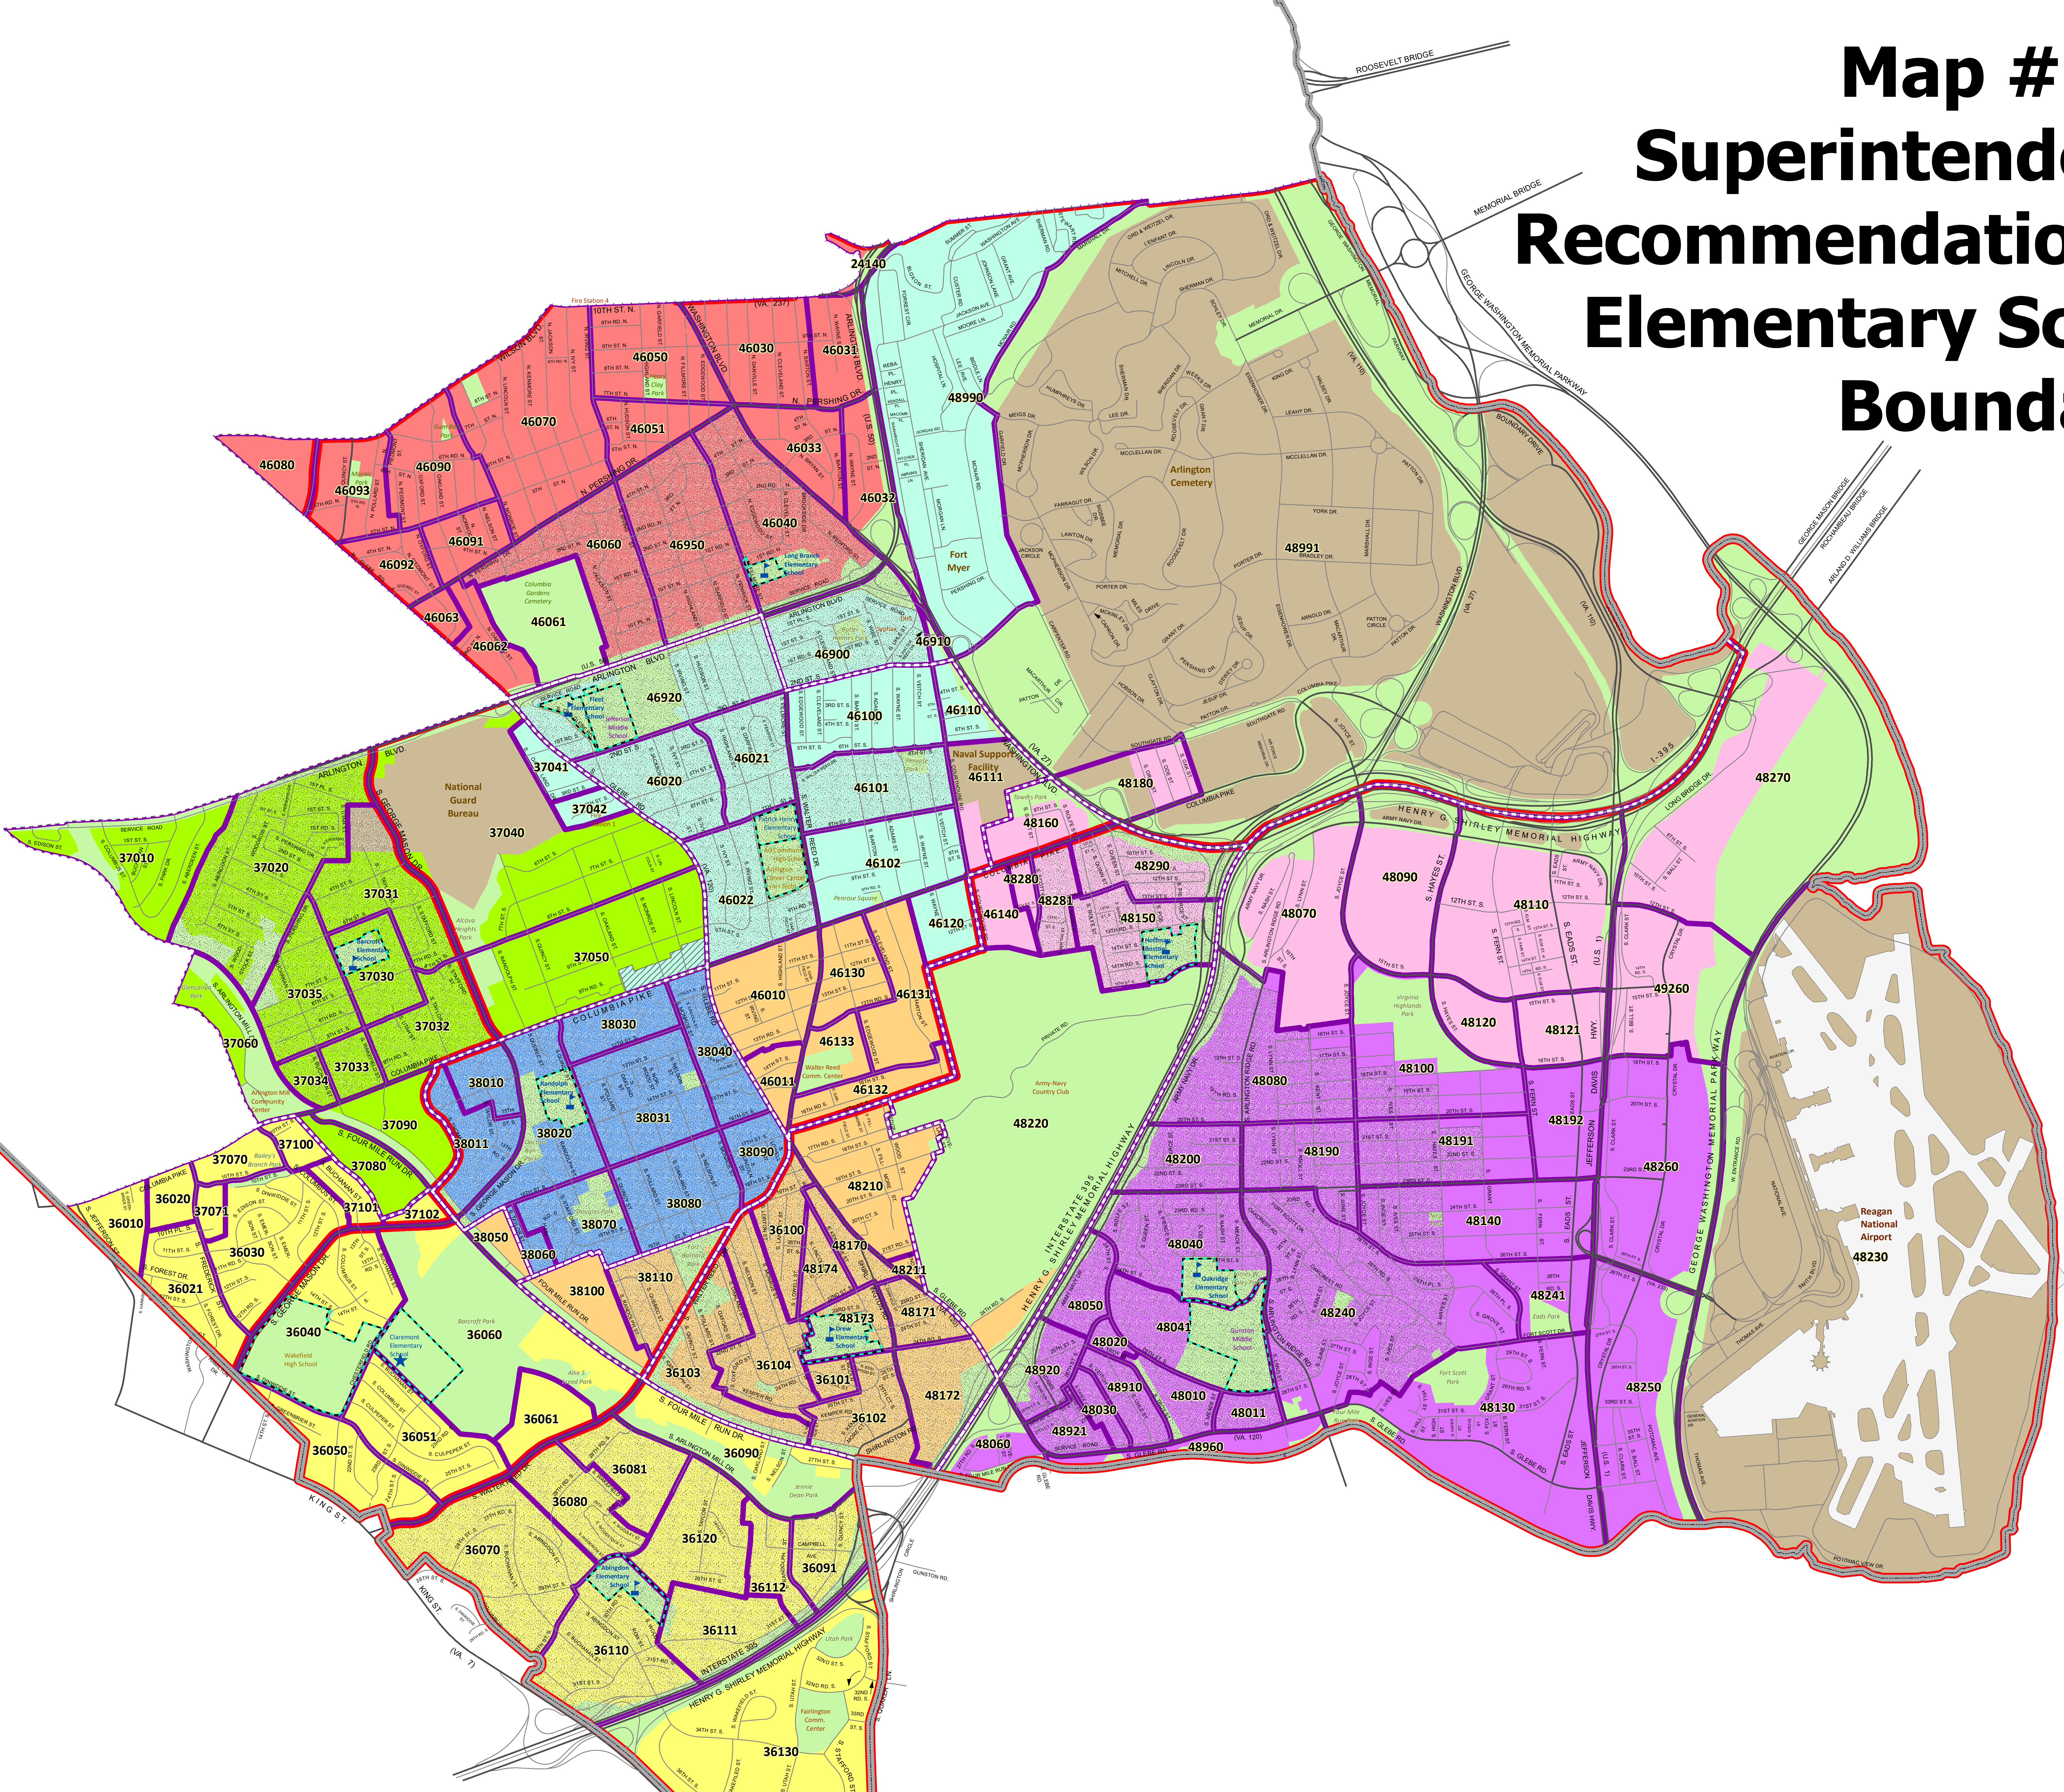

Map #6-1A Superintendent's Recommendation on Elementary School Boundaries

Recommended Boundaries		Other Map Features	
	Abingdon		Arlington County Boundary
	Barcroft		2019-20 Middle School Boundaries
	Drew		Planning Units
	Fleet		Current Elementary Boundaries (SY2018-19)
	Hoffman-Boston		Recommended Planning Unit Split
	Long Branch		Expanded Walk Zones
	Oakridge		Public Parks, Cemeteries, Country Clubs, Arlington Public School Properties, Federal Government Properties & Right of Ways
	Randolph		Federal Government Properties & the Reagan National Airport
	Neighborhood School		Not Included
	Option School/Program		

NOTE: The Alice West Fleet Elementary School will open in 2019.