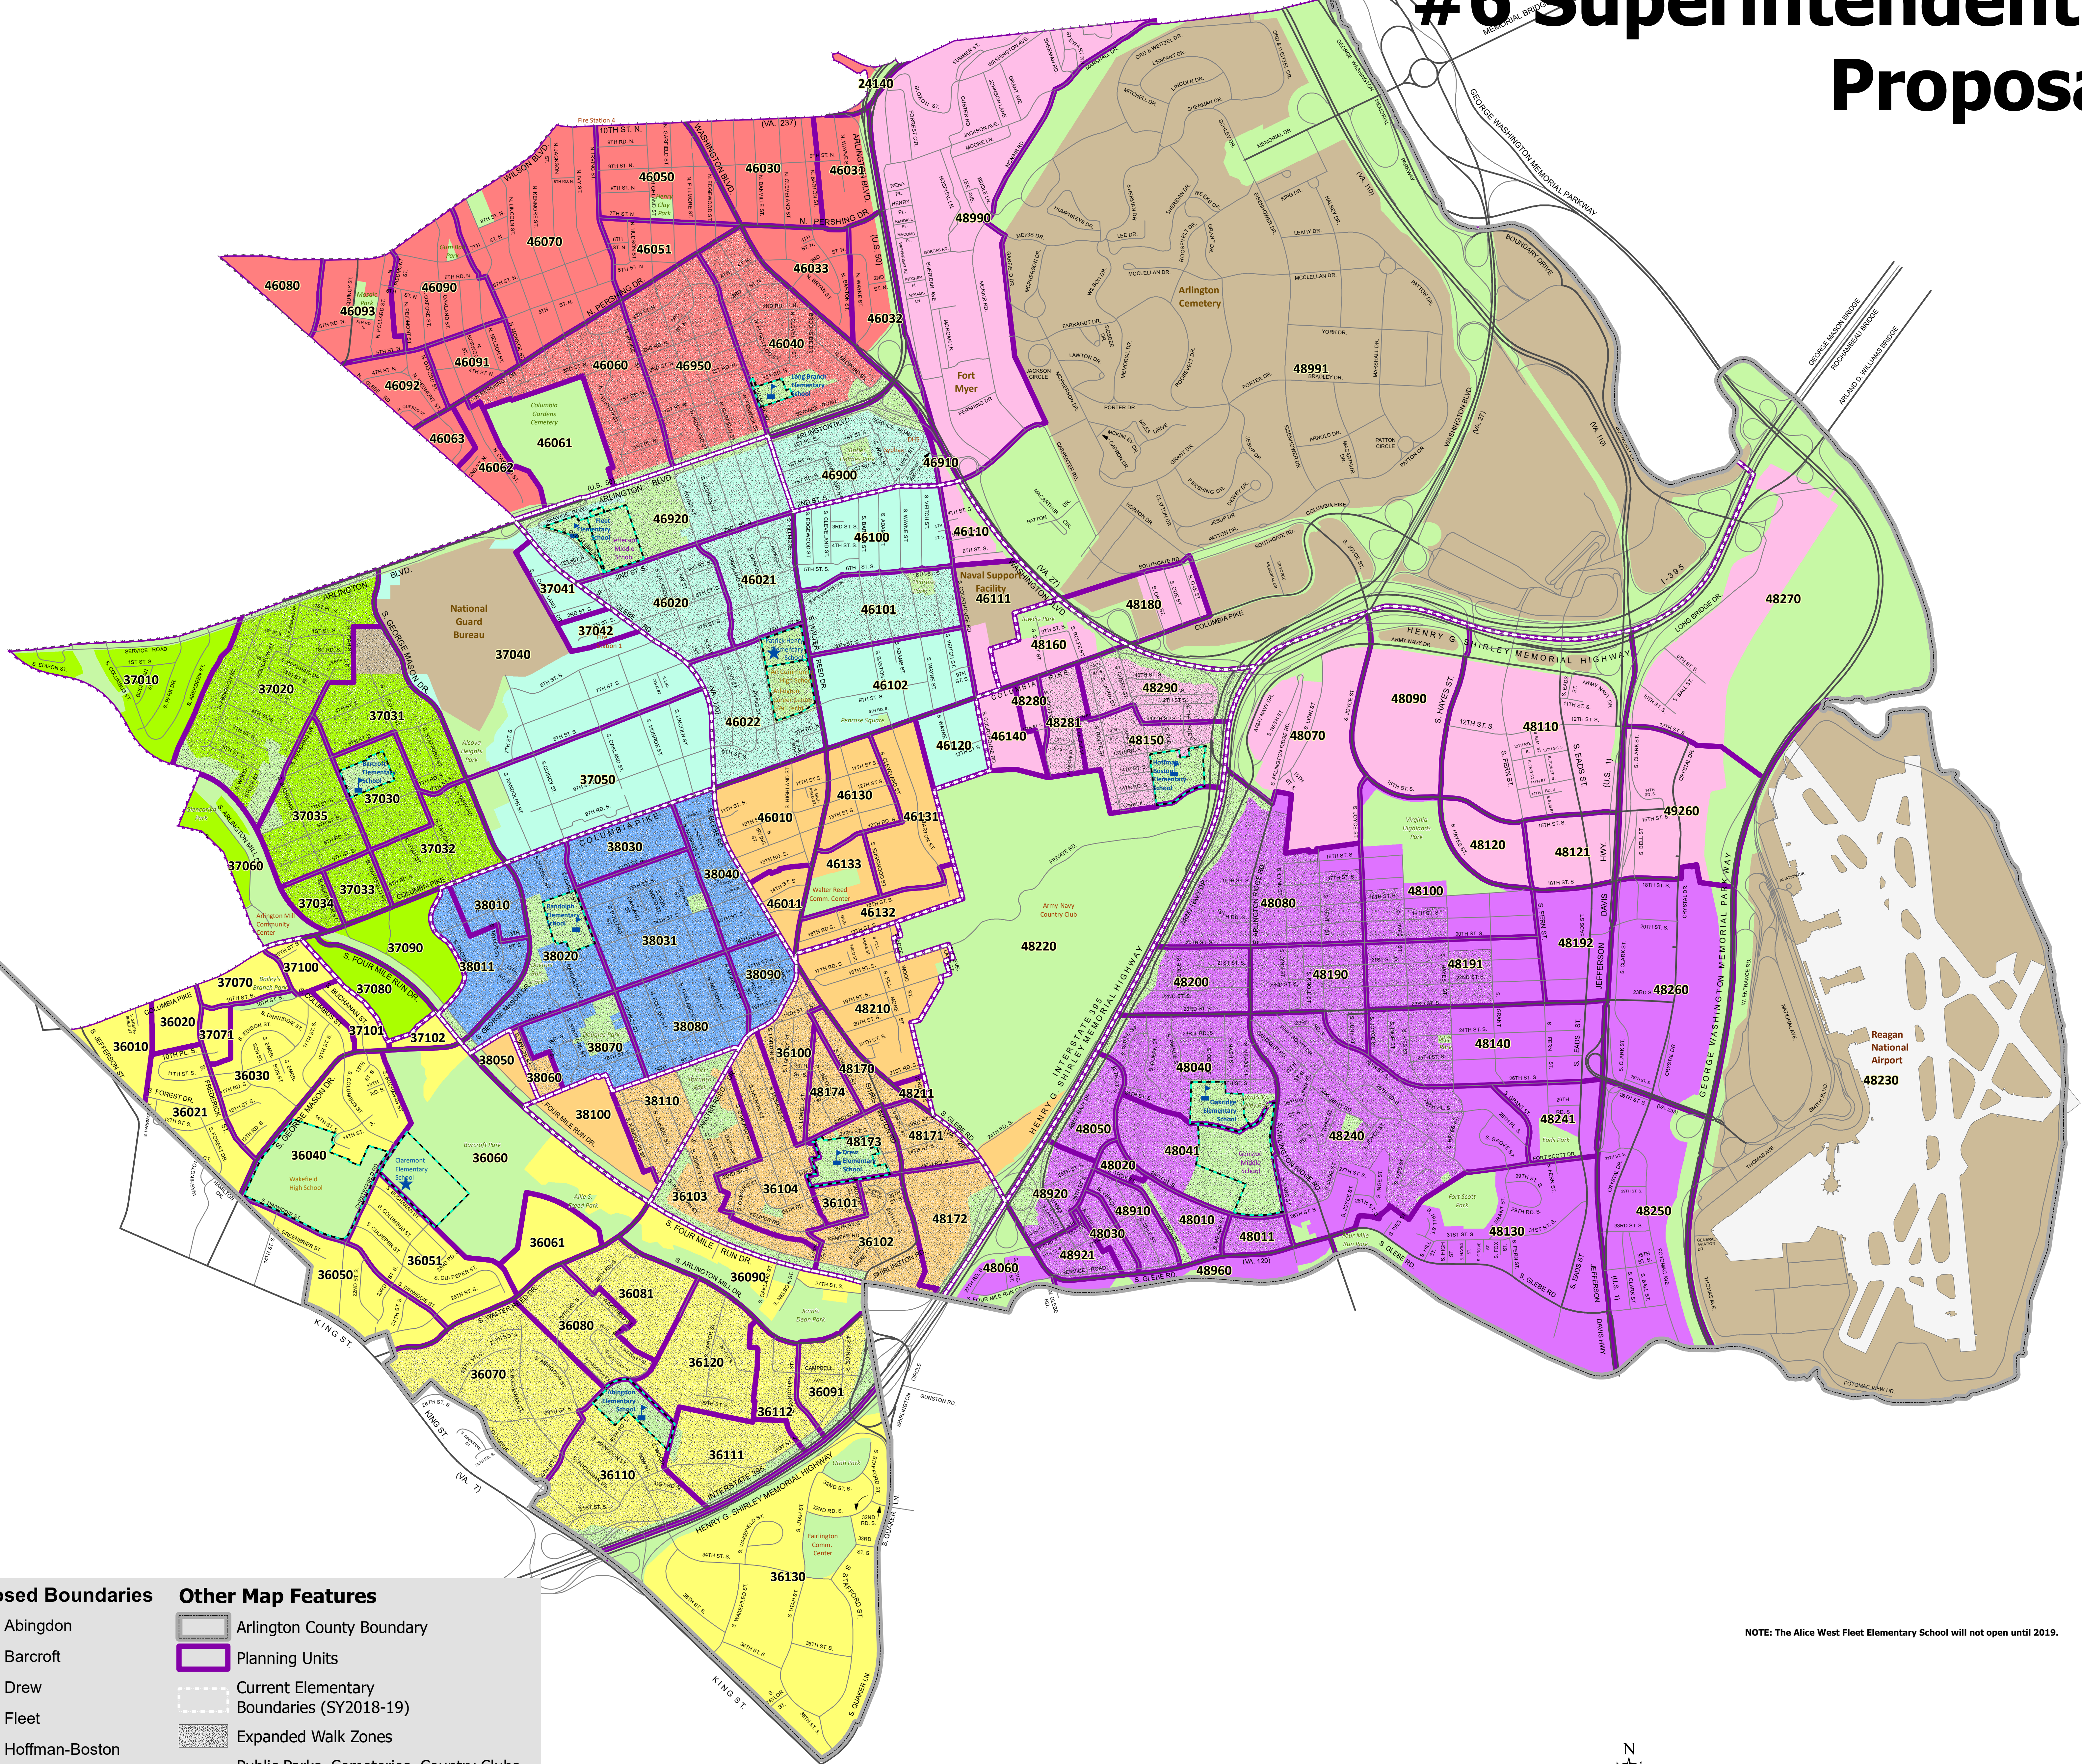

Elementary School Boundary #6 Superintendent's Proposal

Proposed Boundaries	Other Map Features
 Abingdon	 Arlington County Boundary
 Barcroft	 Planning Units
 Drew	 Current Elementary Boundaries (SY2018-19)
 Fleet	 Expanded Walk Zones
 Hoffman-Boston	 Public Parks, Cemeteries, Country Clubs, Arlington Public School Properties, Federal Government Properties & Right of Ways
 Long Branch	 Federal Government Properties & the Reagan National Airport
 Oakridge	 Not Included
 Randolph	
Elementary School	
 Neighborhood School	
 Option School/Program	

NOTE: The Alice West Fleet Elementary School will not open until 2019.