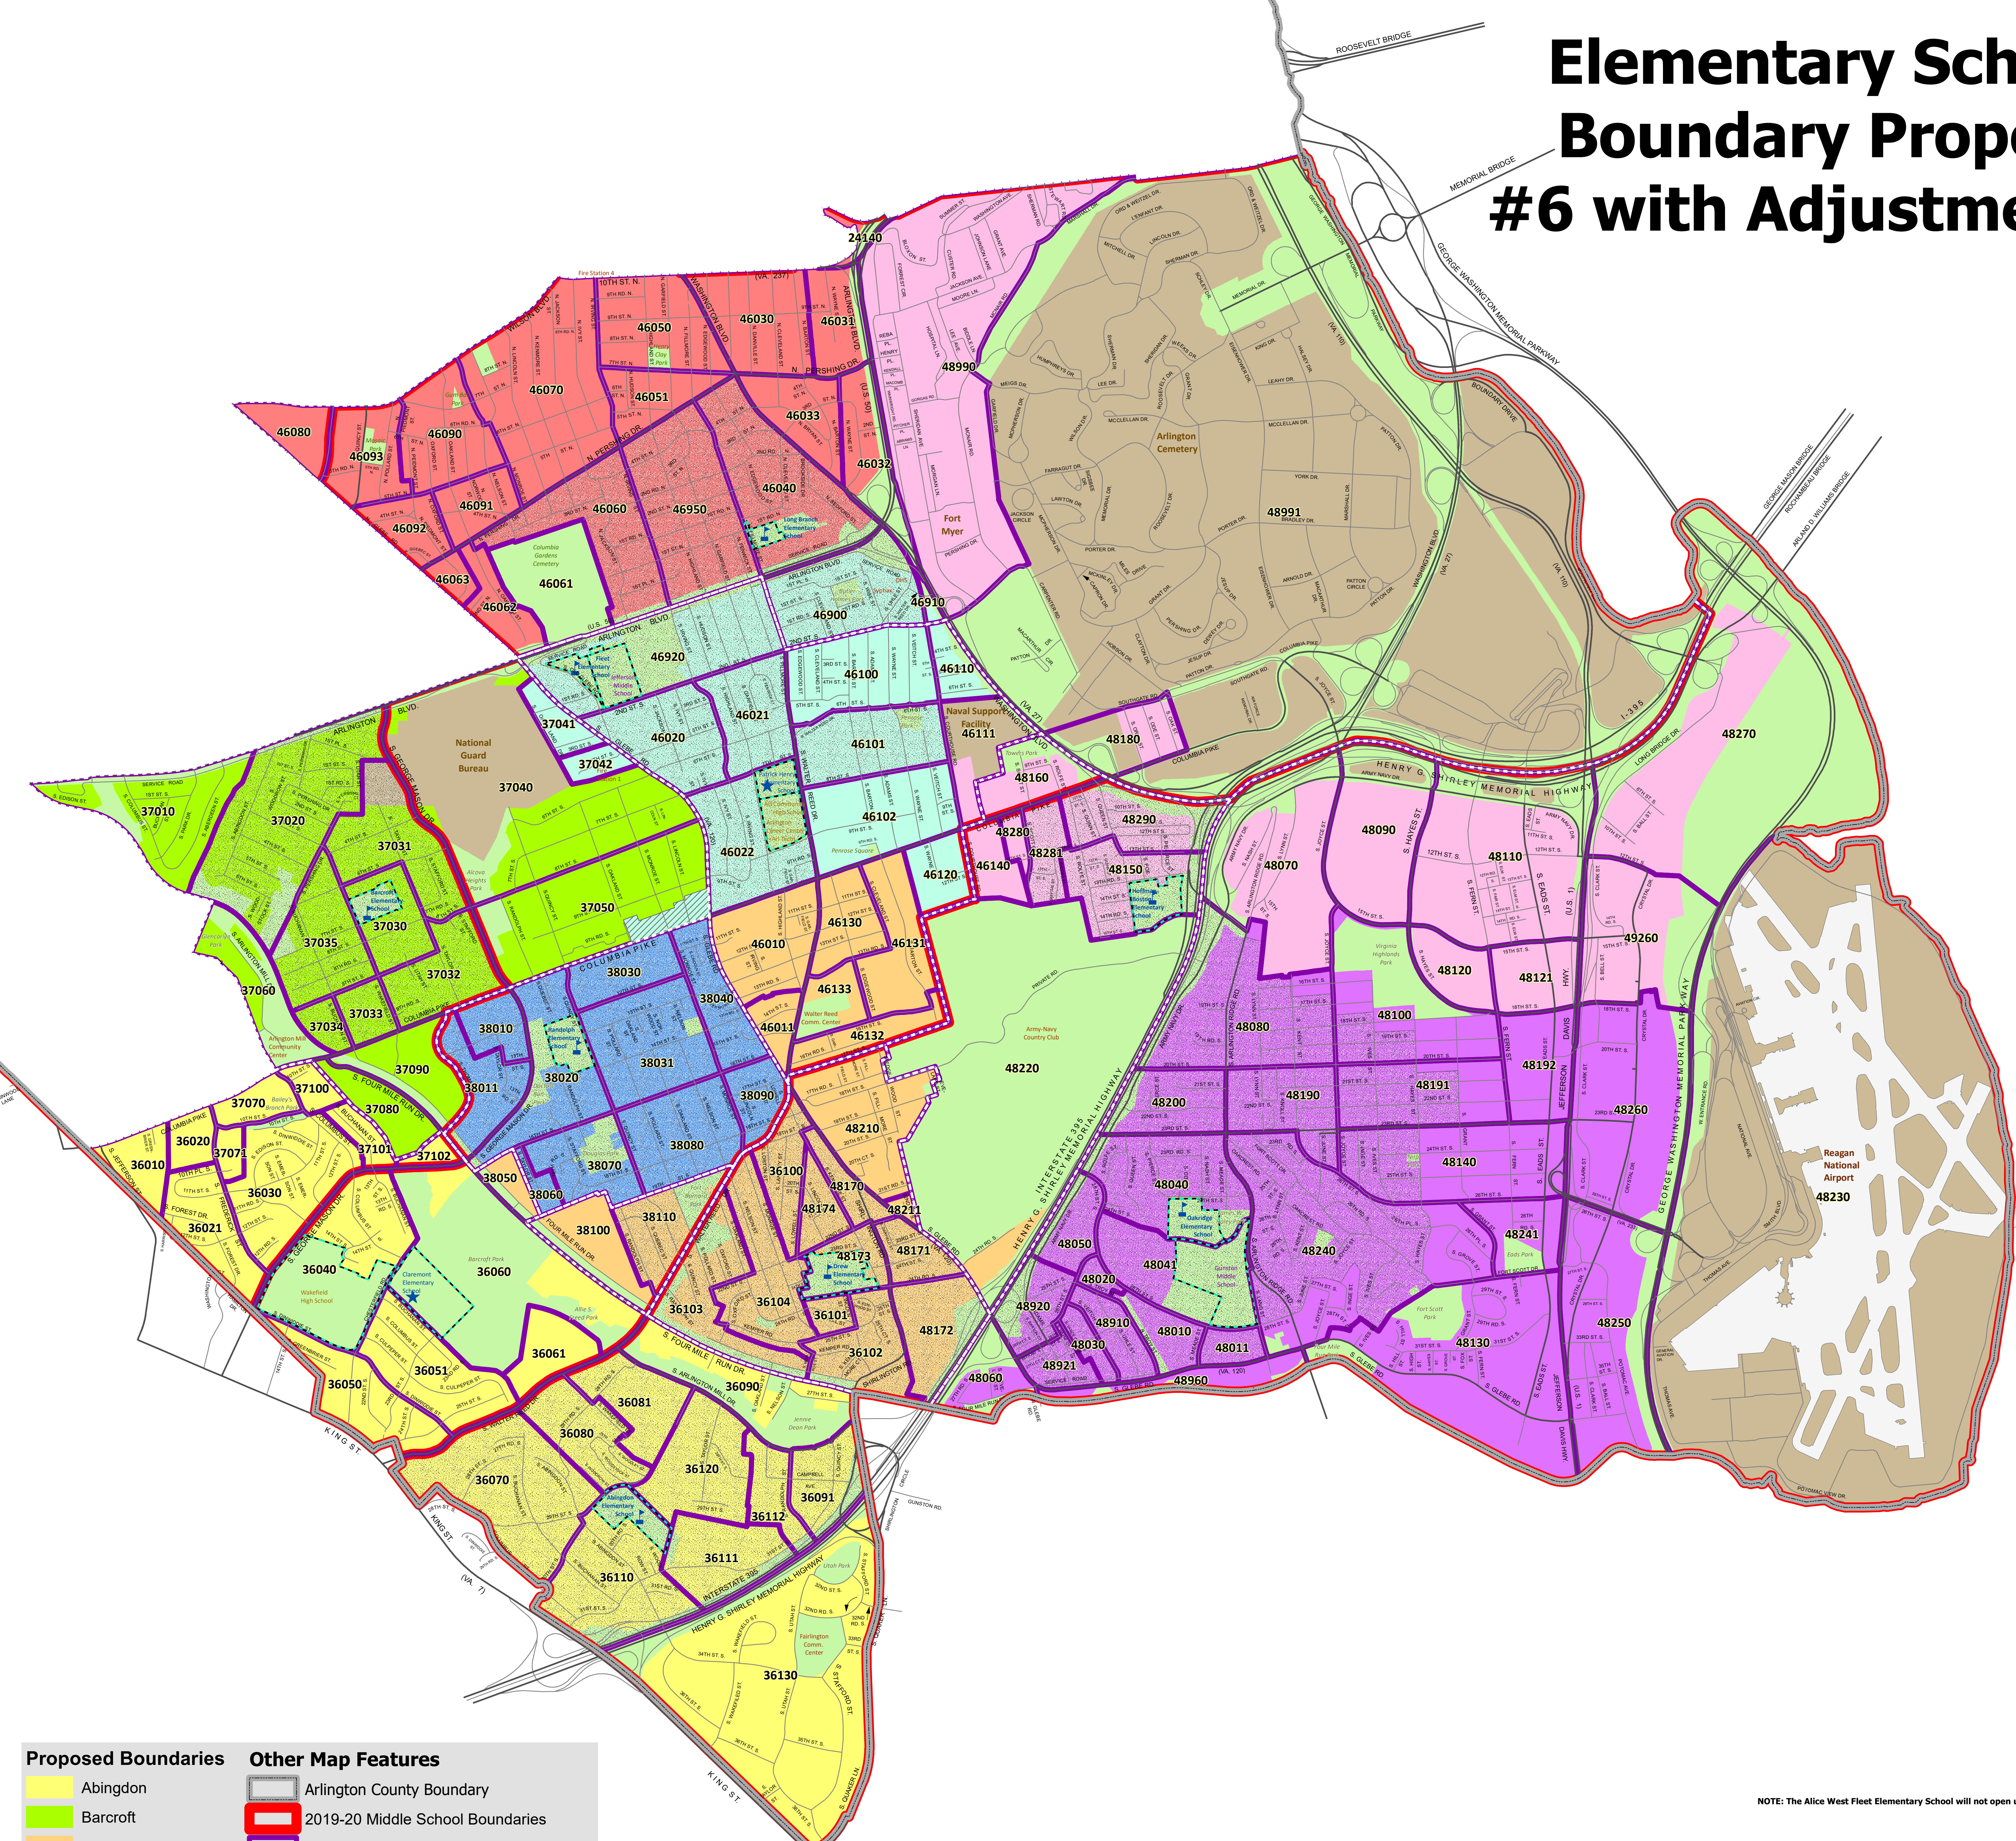

Elementary School Boundary Proposal #6 with Adjustments

Proposed Boundaries	Other Map Features
 Abingdon	 Arlington County Boundary
 Barcroft	 2019-20 Middle School Boundaries
 Drew	 Planning Units
 Fleet	 Current Elementary Boundaries (SY2018-19)
 Hoffman-Boston	 Proposed Planning Unit Split
 Long Branch	 Expanded Walk Zones
 Oakridge	 Public Parks, Cemeteries, Country Clubs, Arlington Public School Properties, Federal Government Properties & Right of Ways
 Randolph	 Federal Government Properties & the Reagan National Airport
Elementary School	 Not Included
 Neighborhood School	
 Option School/Program	

NOTE: The Alice West Fleet Elementary School will not open until 2019.