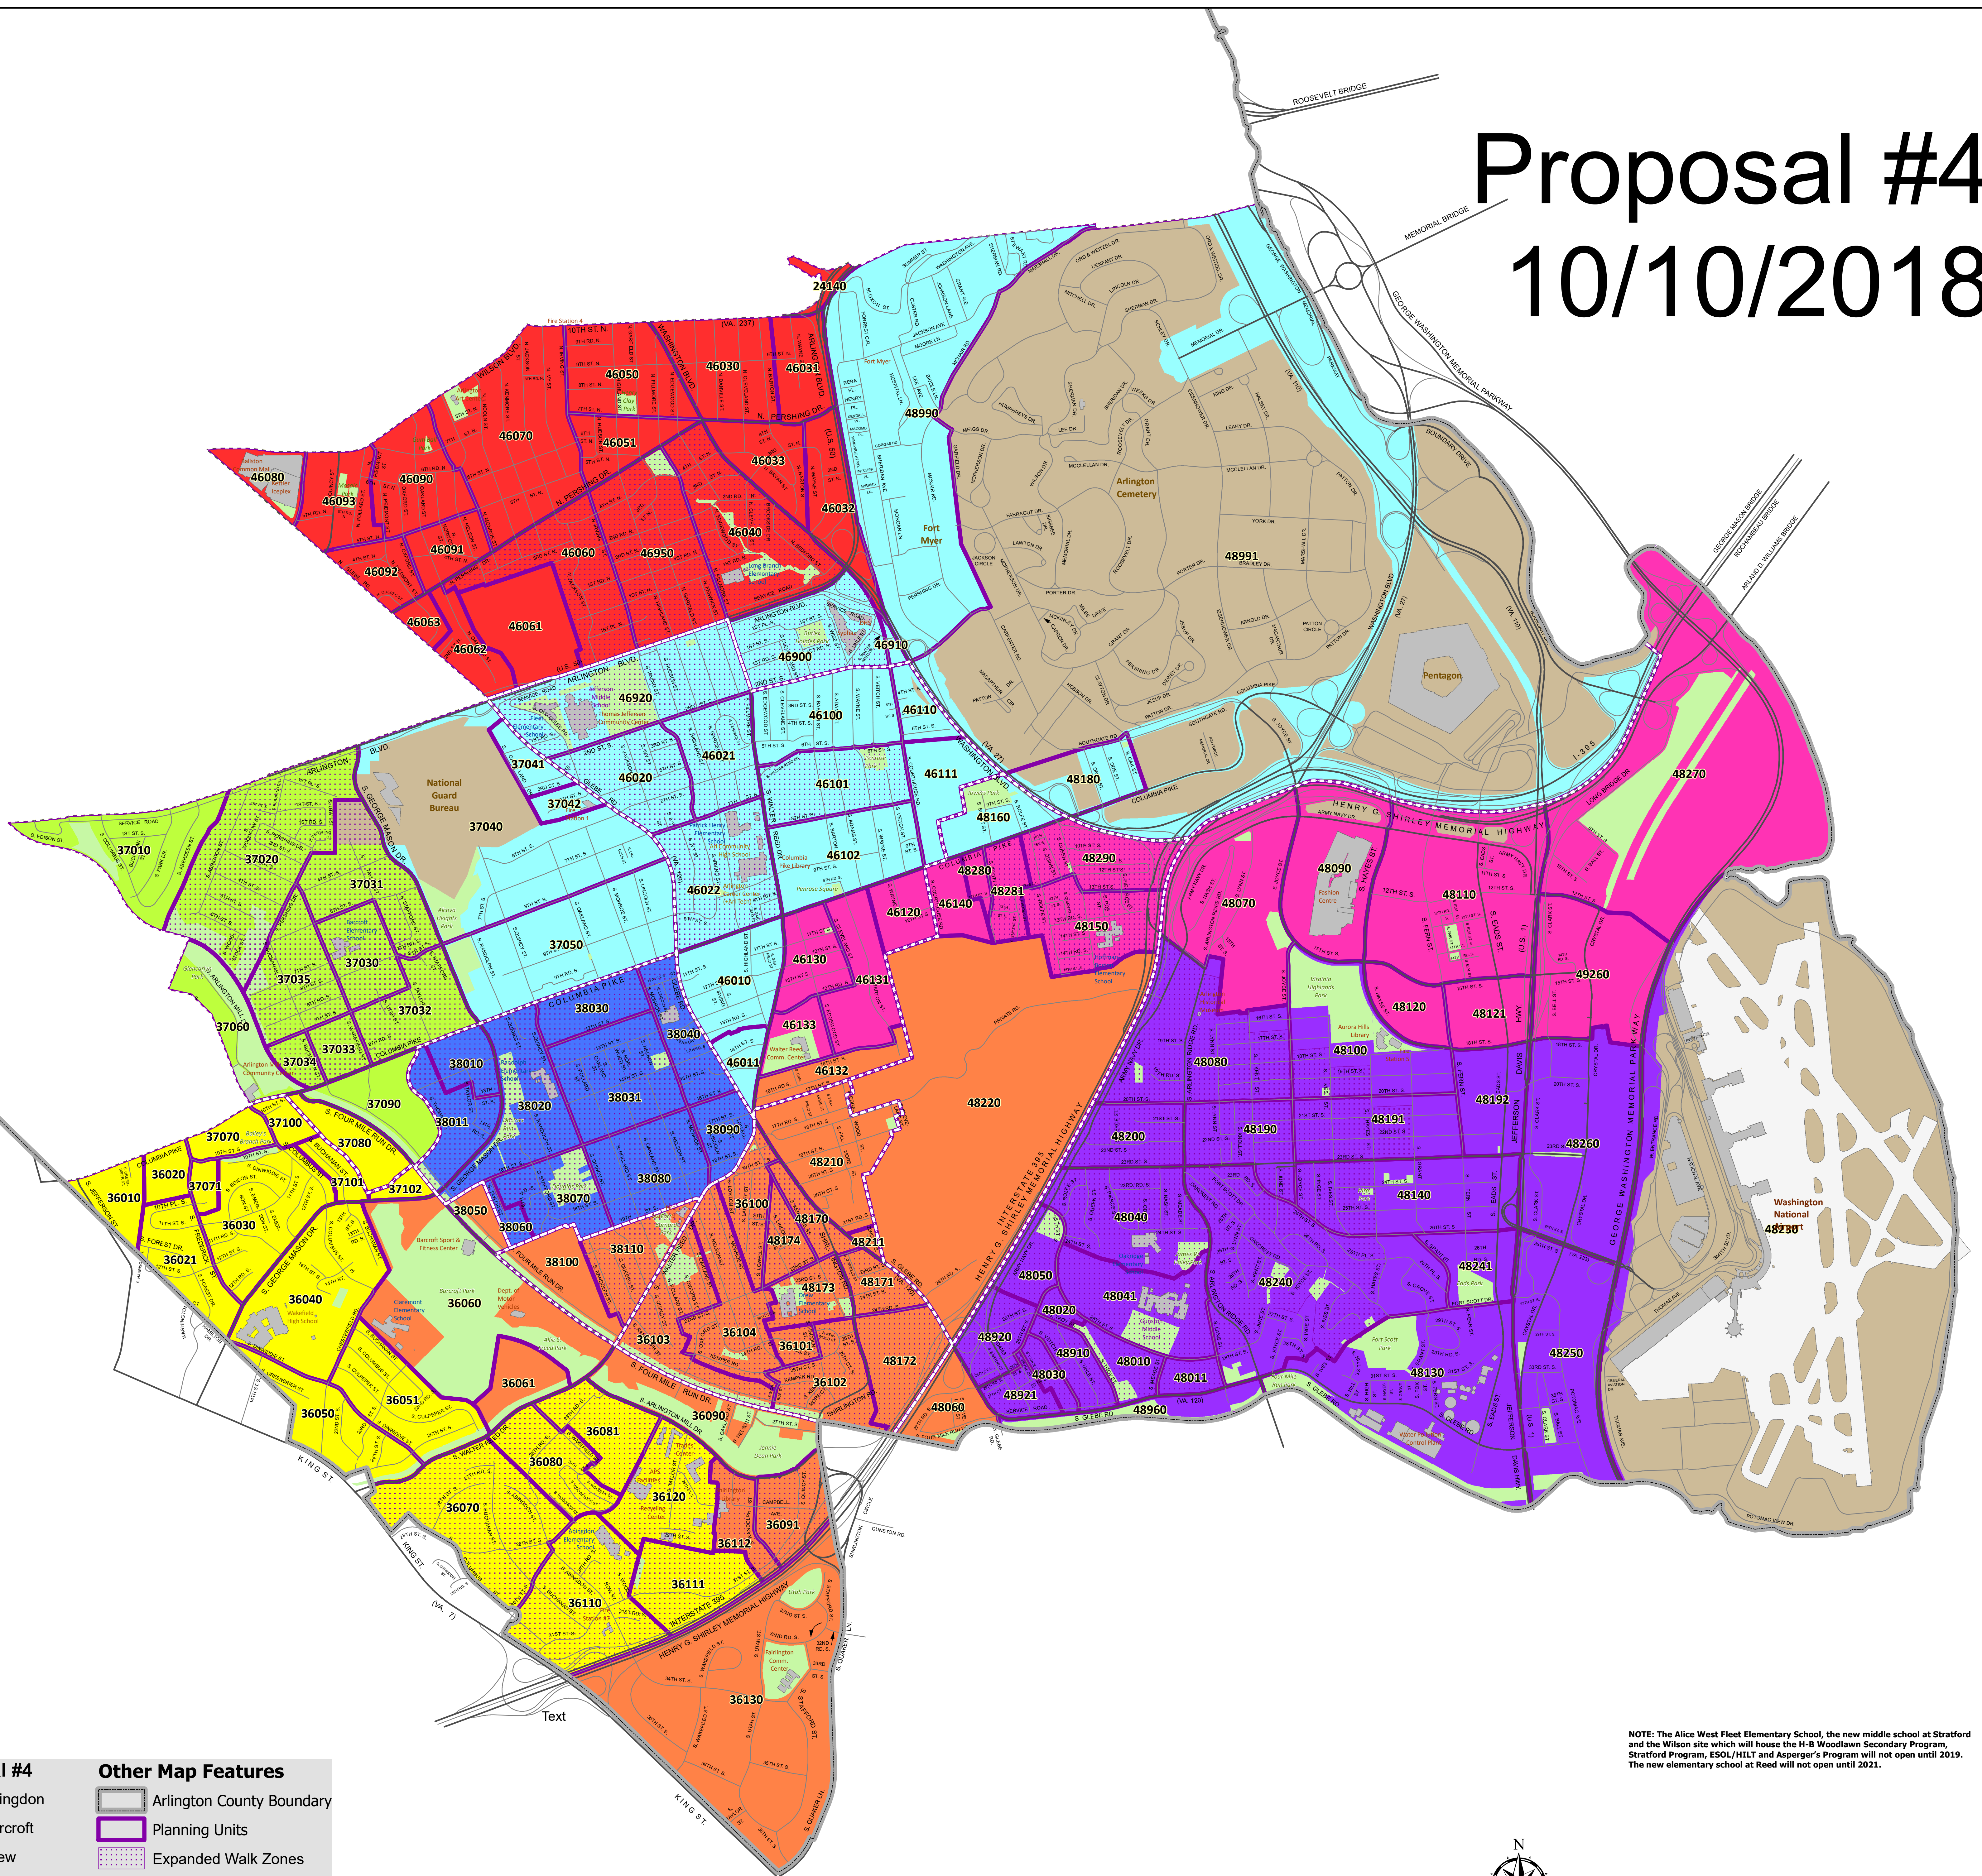

Proposal #4

10/10/2018

Proposal #4	Other Map Features
  Abingdon	 Arlington County Boundary
  Barcroft	 Planning Units
  Drew	 Expanded Walk Zones
  Fleet	 Current Elementary Boundaries (SY2018-19)
  Hoffman-Boston	 Parks
  Long Branch	 Federal Land
  Oakridge	 Building Footprints
  Randolph