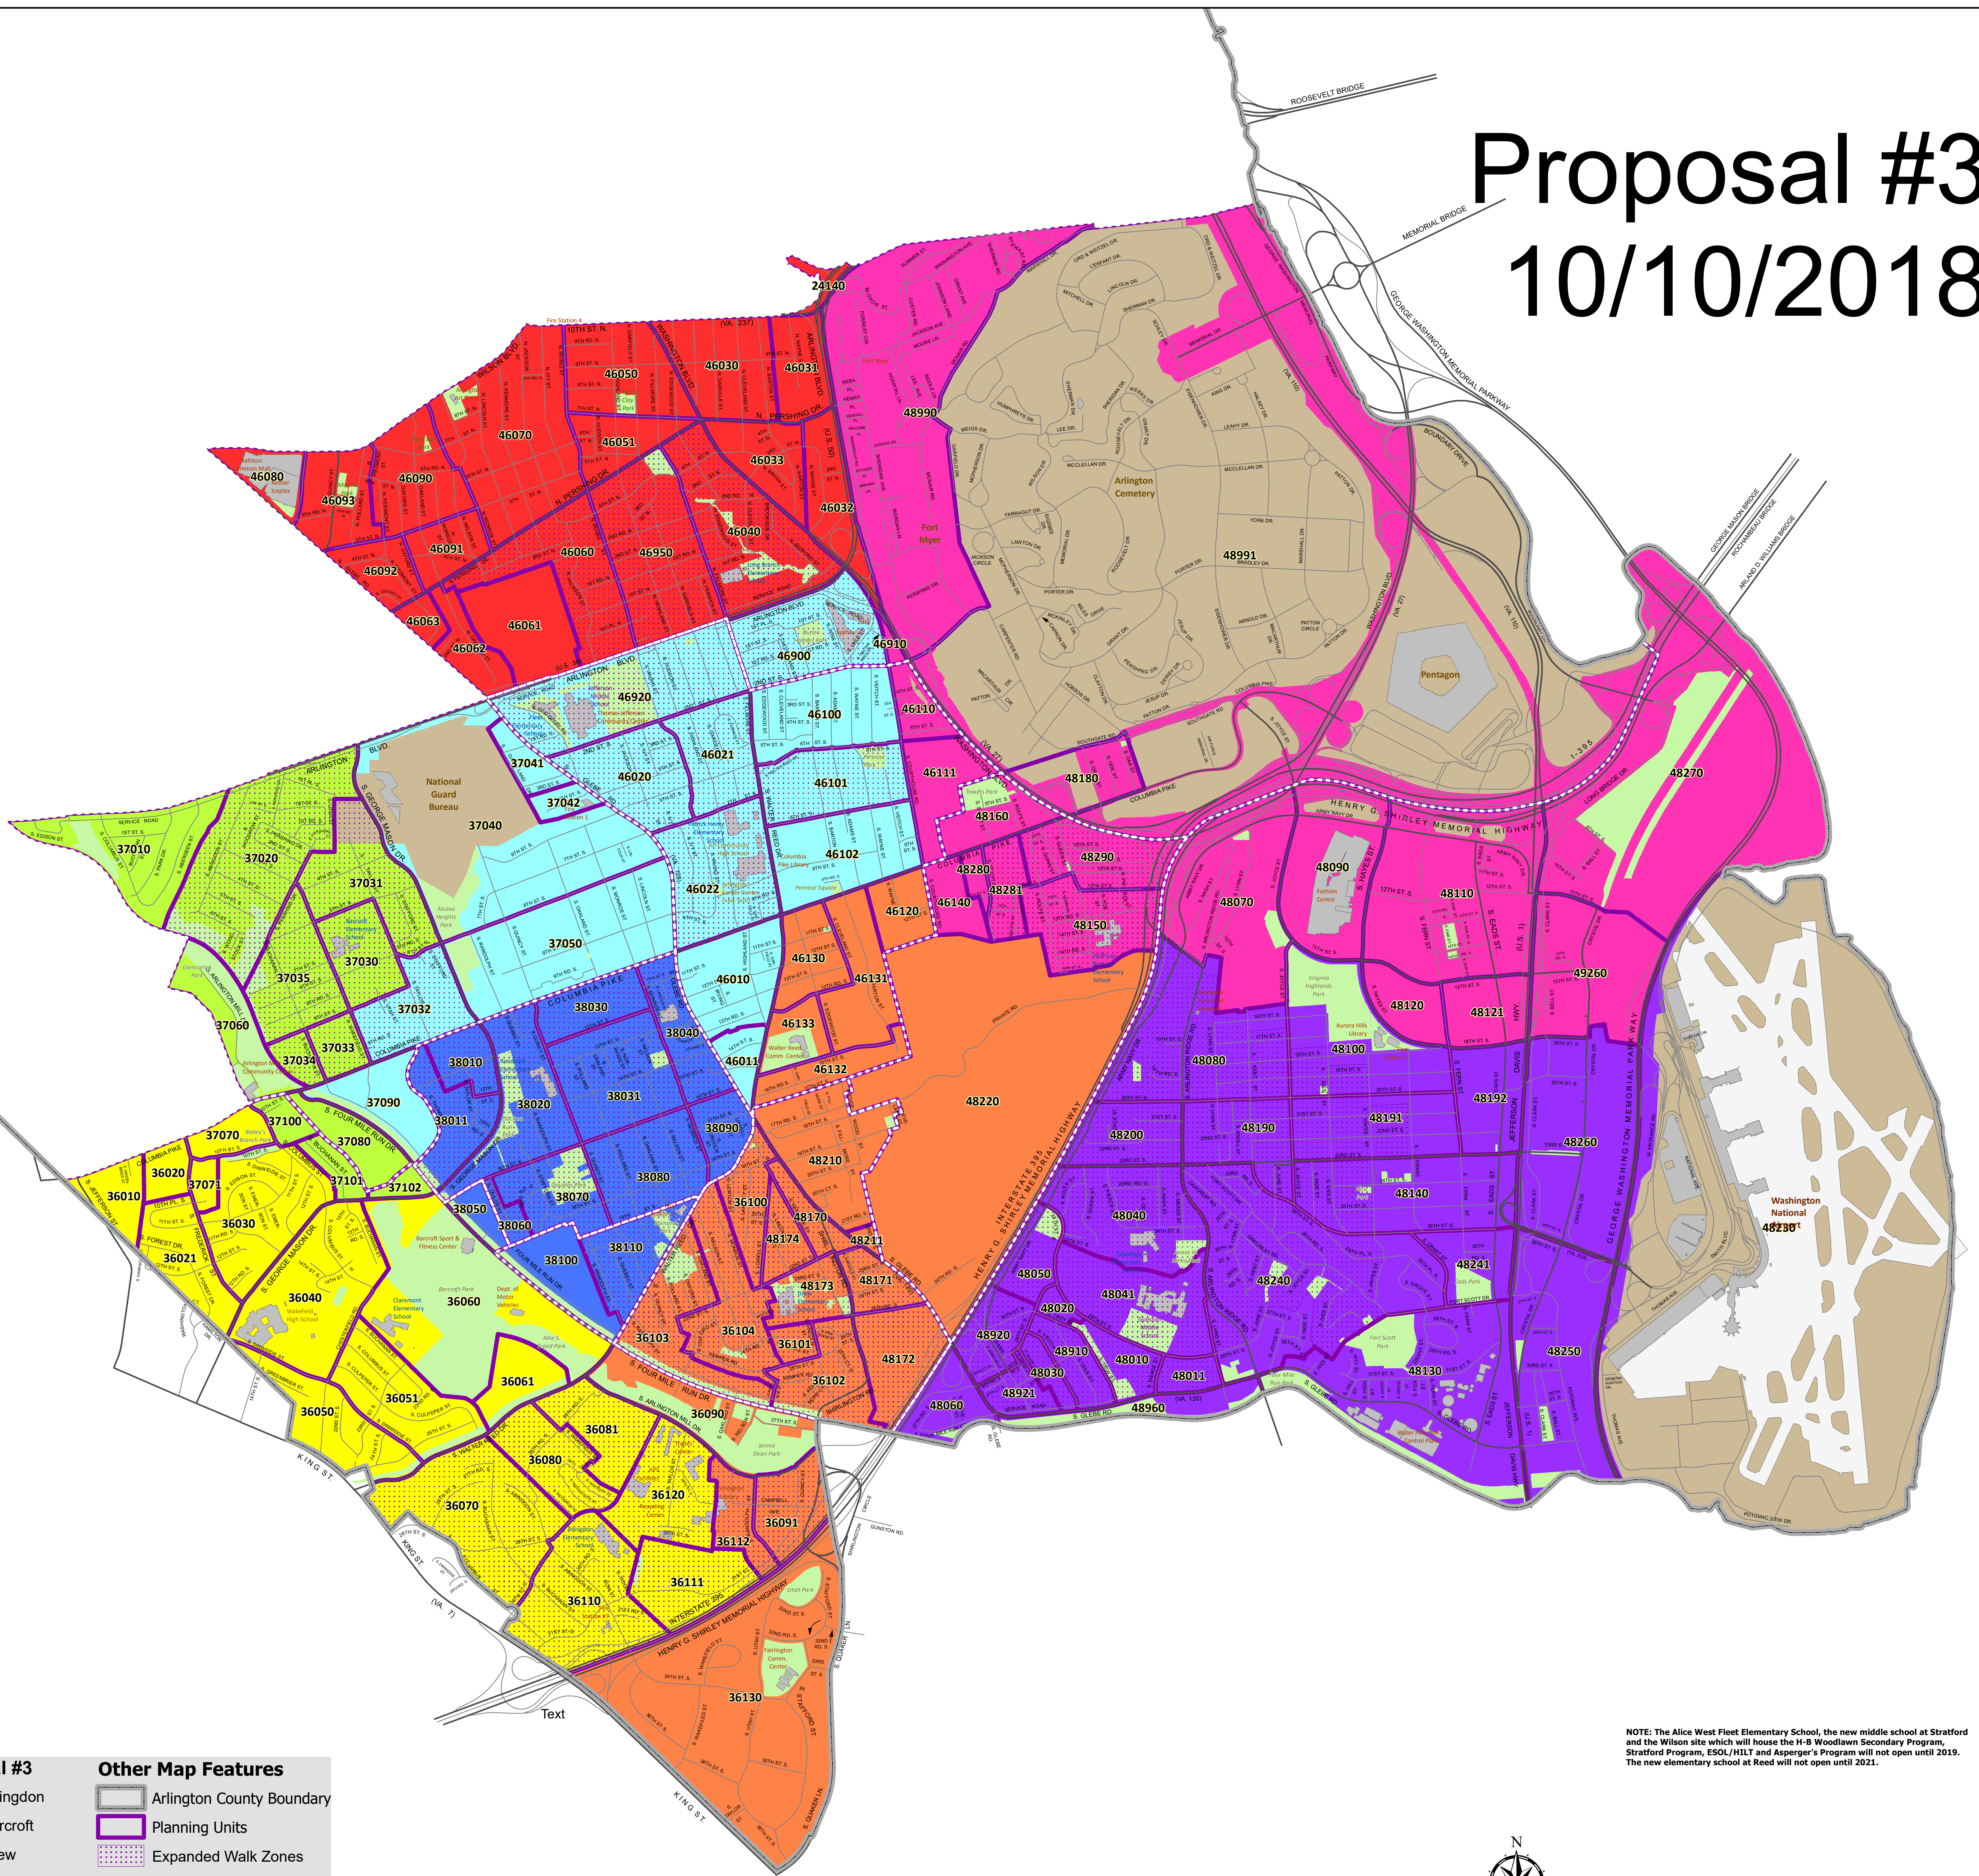

Proposal #3

10/10/2018

Disclaimer: This document is a working draft and is provided for information and discussion only. The information contained herein is subject to change.

Proposal #3	Other Map Features
  Abingdon	 Arlington County Boundary
  Barcroft	 Planning Units
  Drew	 Expanded Walk Zones
  Fleet	 Current Elementary Boundaries (SY2018-19)
  Hoffman-Boston	 Parks
  Long Branch	 Federal Land
  Oakridge	 Building Footprints
  Randolph