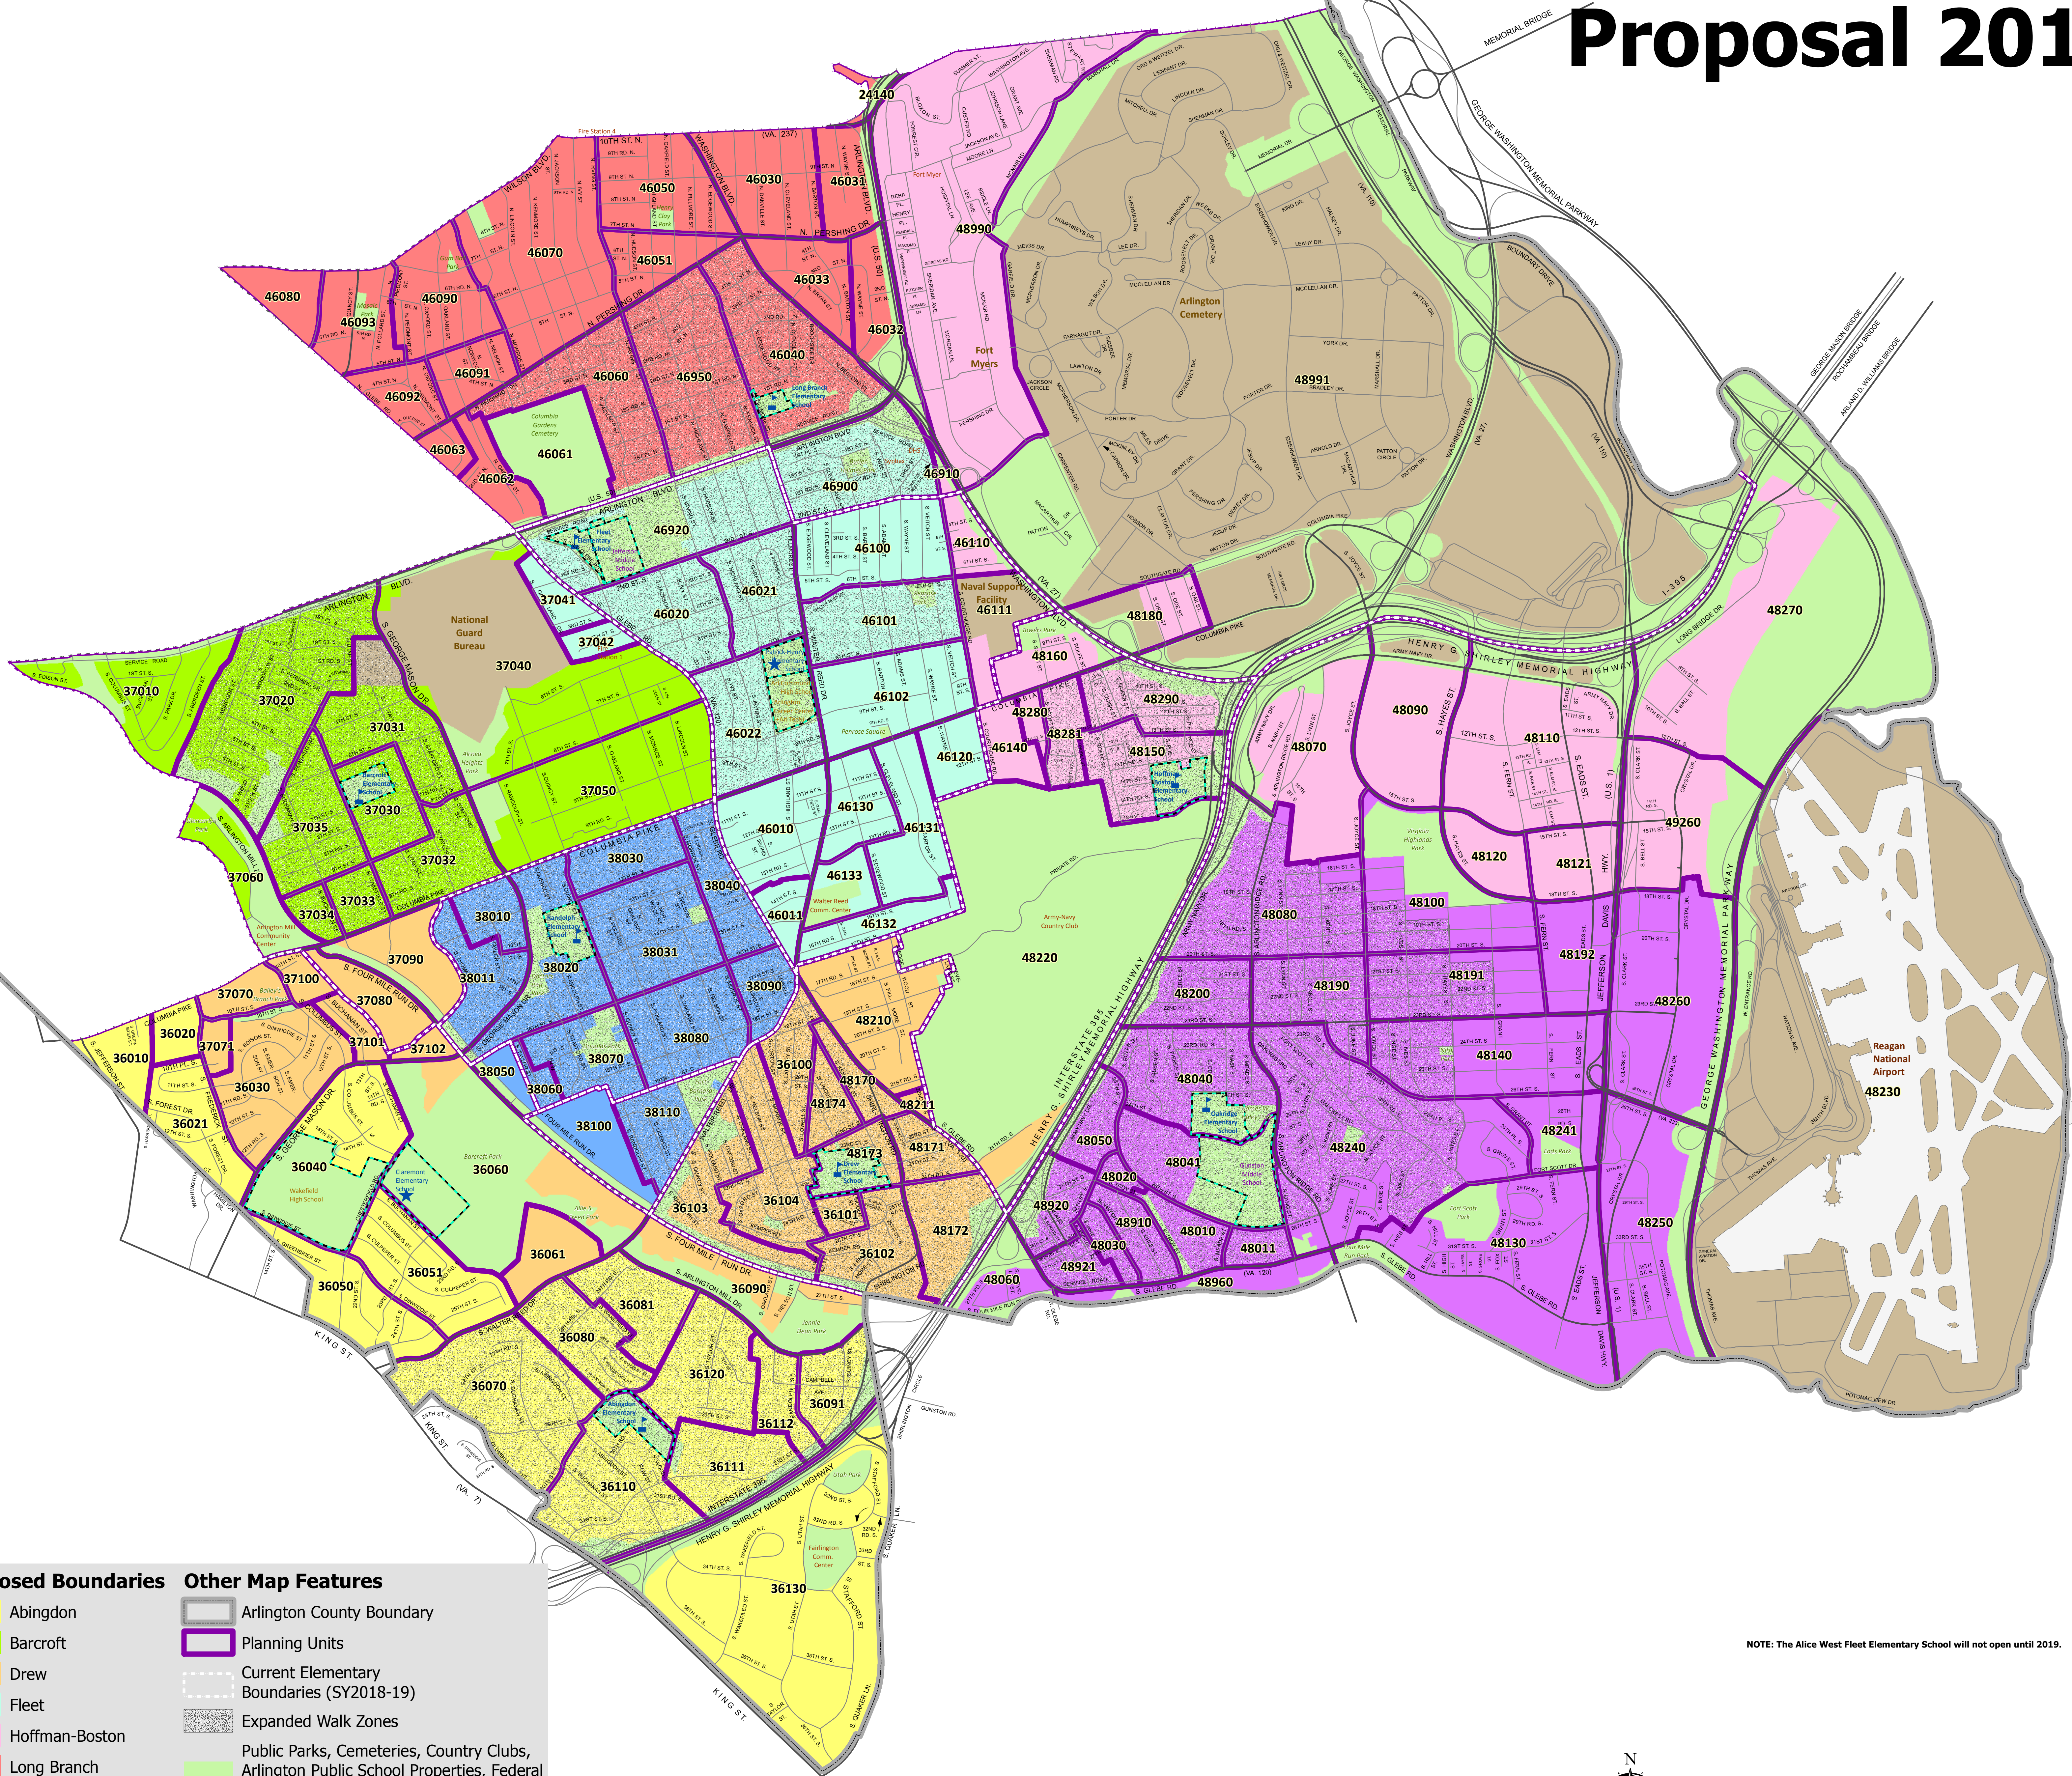

Elementary School Boundary Proposal 2019

Proposed Boundaries	Other Map Features
 Abingdon	 Arlington County Boundary
 Barcroft	 Planning Units
 Drew	 Current Elementary Boundaries (SY2018-19)
 Fleet	 Expanded Walk Zones
 Hoffman-Boston	 Public Parks, Cemeteries, Country Clubs, Arlington Public School Properties, Federal Government Properties & Right of Ways
 Long Branch	 Federal Government Properties & the Reagan National Airport
 Oakridge	 Not Included
 Randolph	
Elementary School	
 Neighborhood School	
★ Option School/Program	

NOTE: The Alice West Fleet Elementary School will not open until 2019.