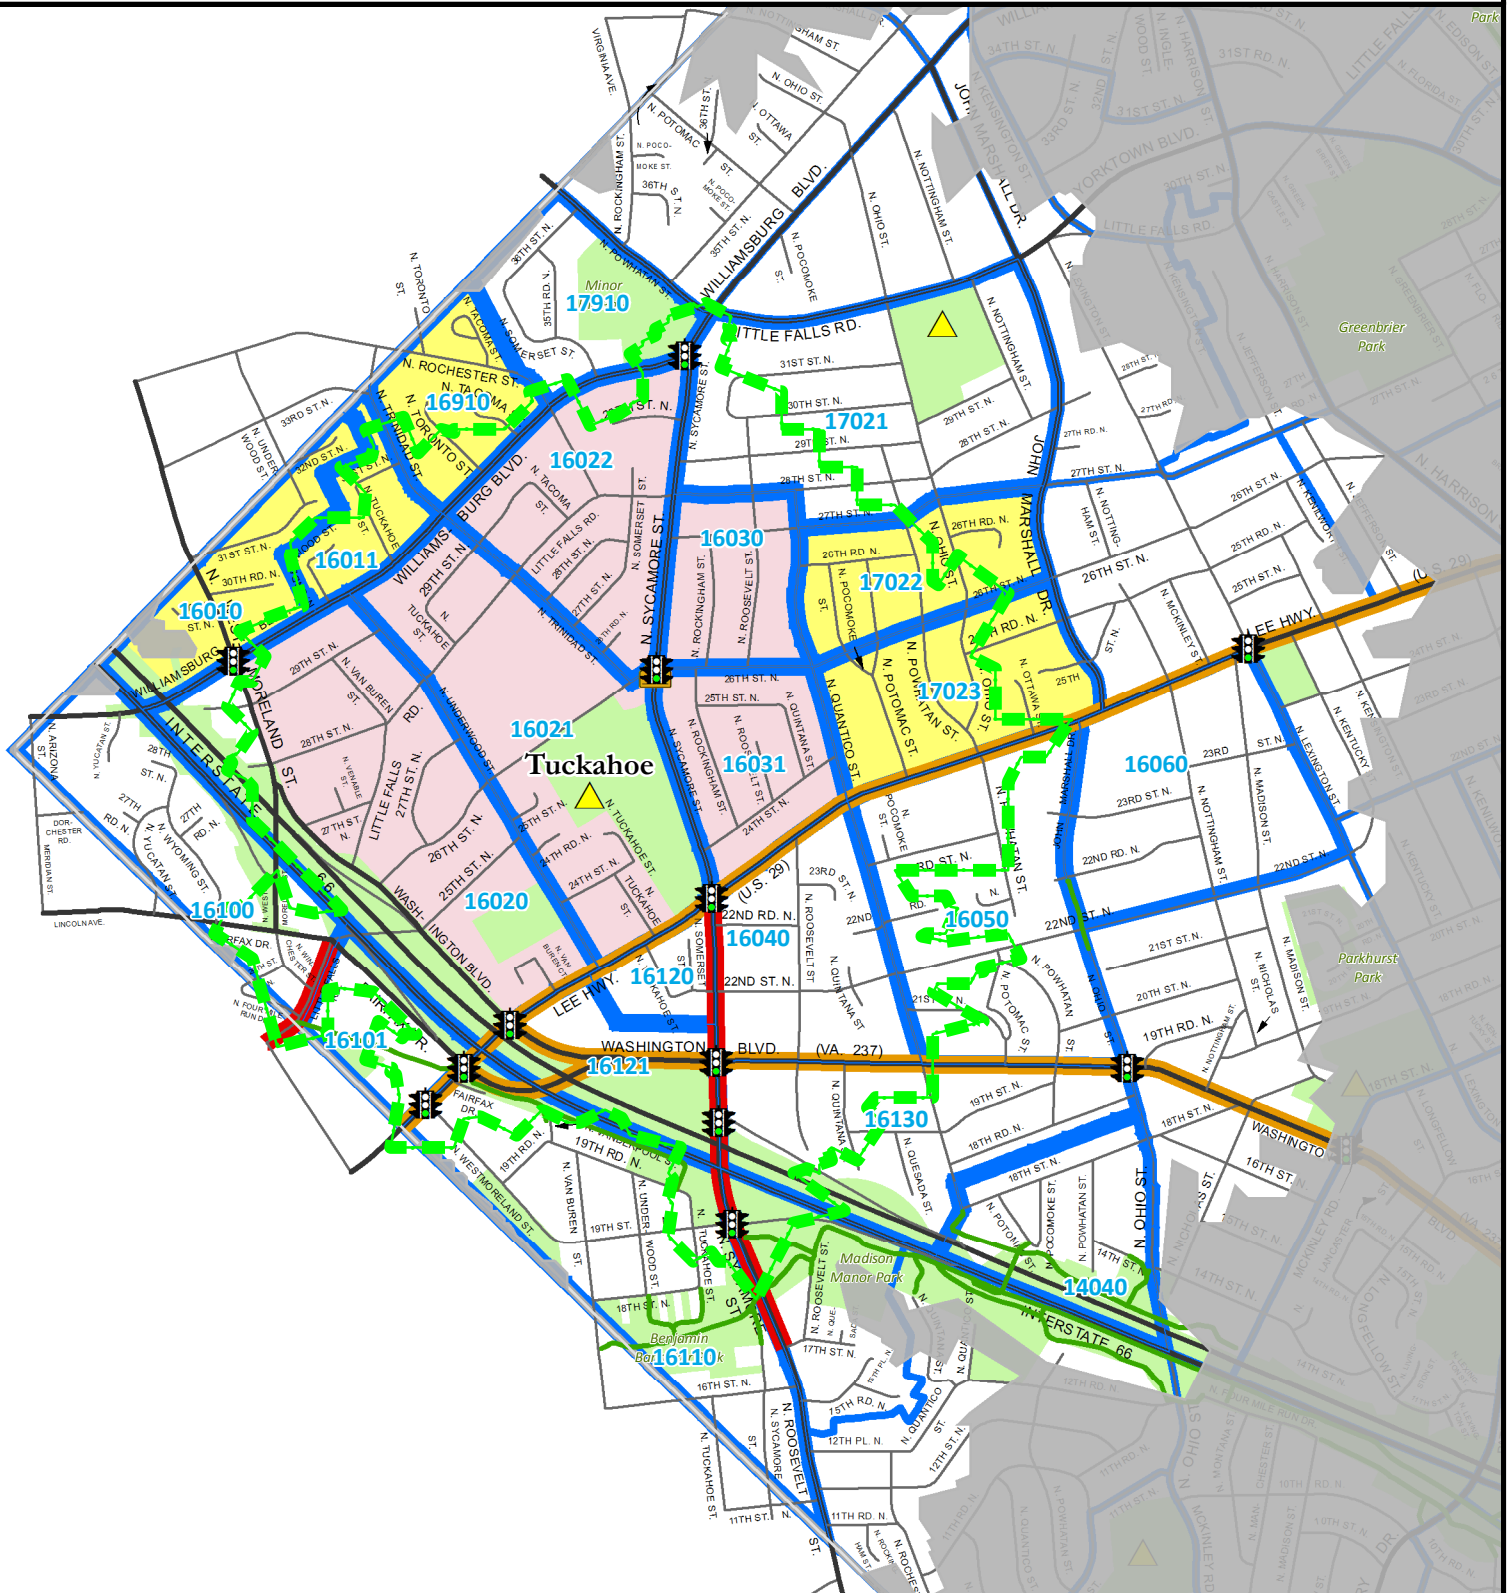

Tuckahoe Elementary School Walk Zone

- One Mile Per Policy APS PIP 50-5.1
- Walk Zone Not Eligible for Bus Service
- Walk Zone Expansion Not Eligible for Bus Service
- Half-Mile Walk Shed
- Street Crossing Designation Only Middle and High School Students may Cross*
- No Grade Levels may Cross*

- Other Map Features
- ARL County Boundary
 - Planning Units
 - Elementary School
 - Crossing Guard
 - Signalized Crossing
 - Off-Street Trail

4/9/2018

0 1,320 Feet

Disclaimer: This document is a working draft and is provided for information and discussion only. The information contained herein is subject to change.

S:\Facilities\Facilities Planning\GIS\Transportation\2018\WZ_TaskGroup_18\ES_Tuckahoe_WZ_Policy_Final.mxd
 Source: Arlington County GIS Mapping Center, 2018. Arlington County Public Schools, Transportation Services, 2018.