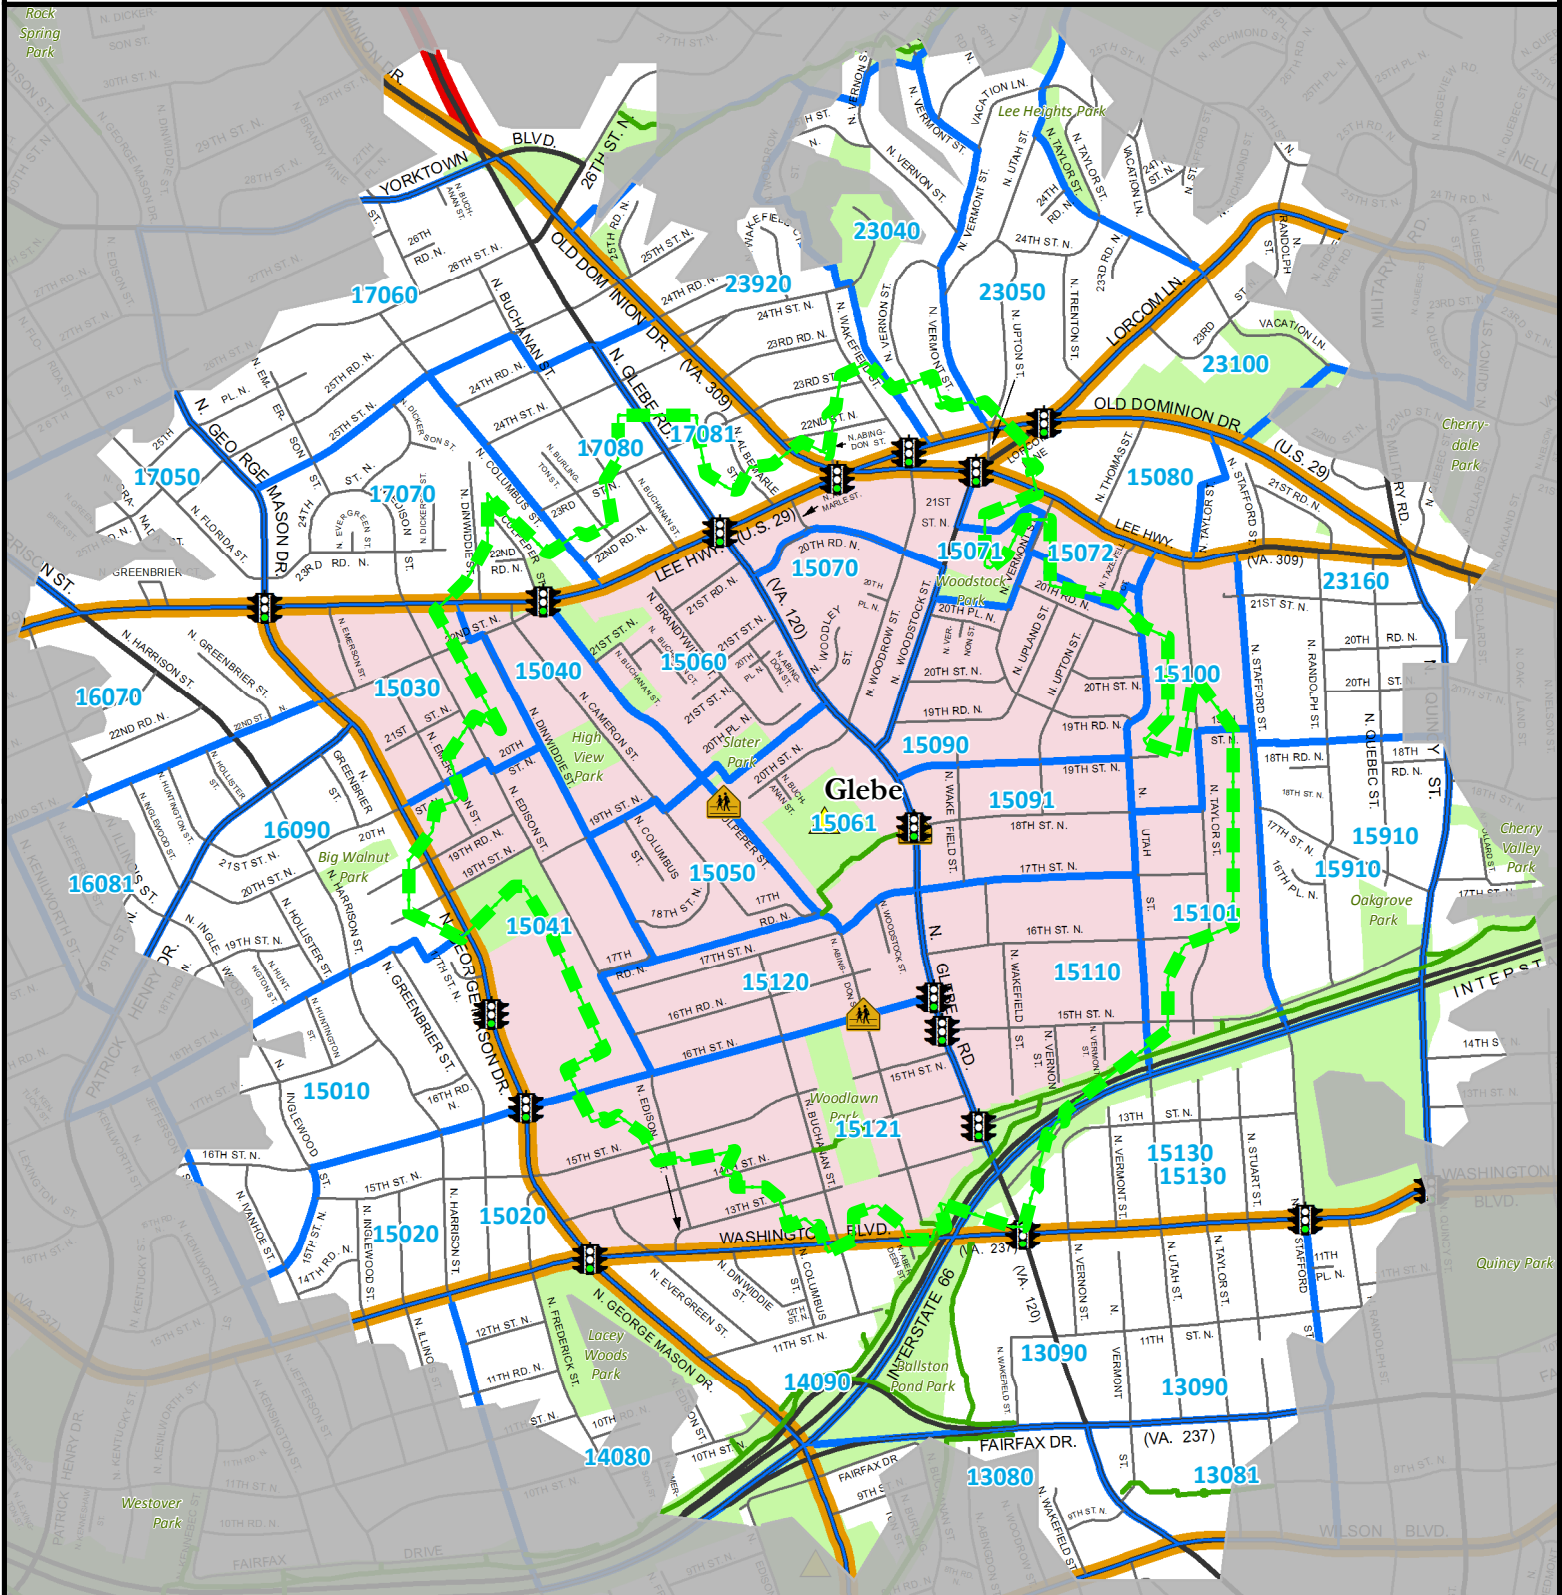

Glebe Elementary School Walk Zone

- One Mile Per Policy APS PIP 50-5.1
- Walk Zone Not Eligible for Bus Service
- Walk Zone Expansion (NONE) Not Eligible for Bus Service
- Half-Mile Walk Shed
- **Street Crossing Designation**
- Only Middle and High School Students may Cross*
- No Grade Levels may Cross*

1. **Other Map Features**
2. ARL County Boundary
   - Planning Units
   - Elementary School
   - Crossing Guard
   - Signalized Crossing
   - Off-Street Trail