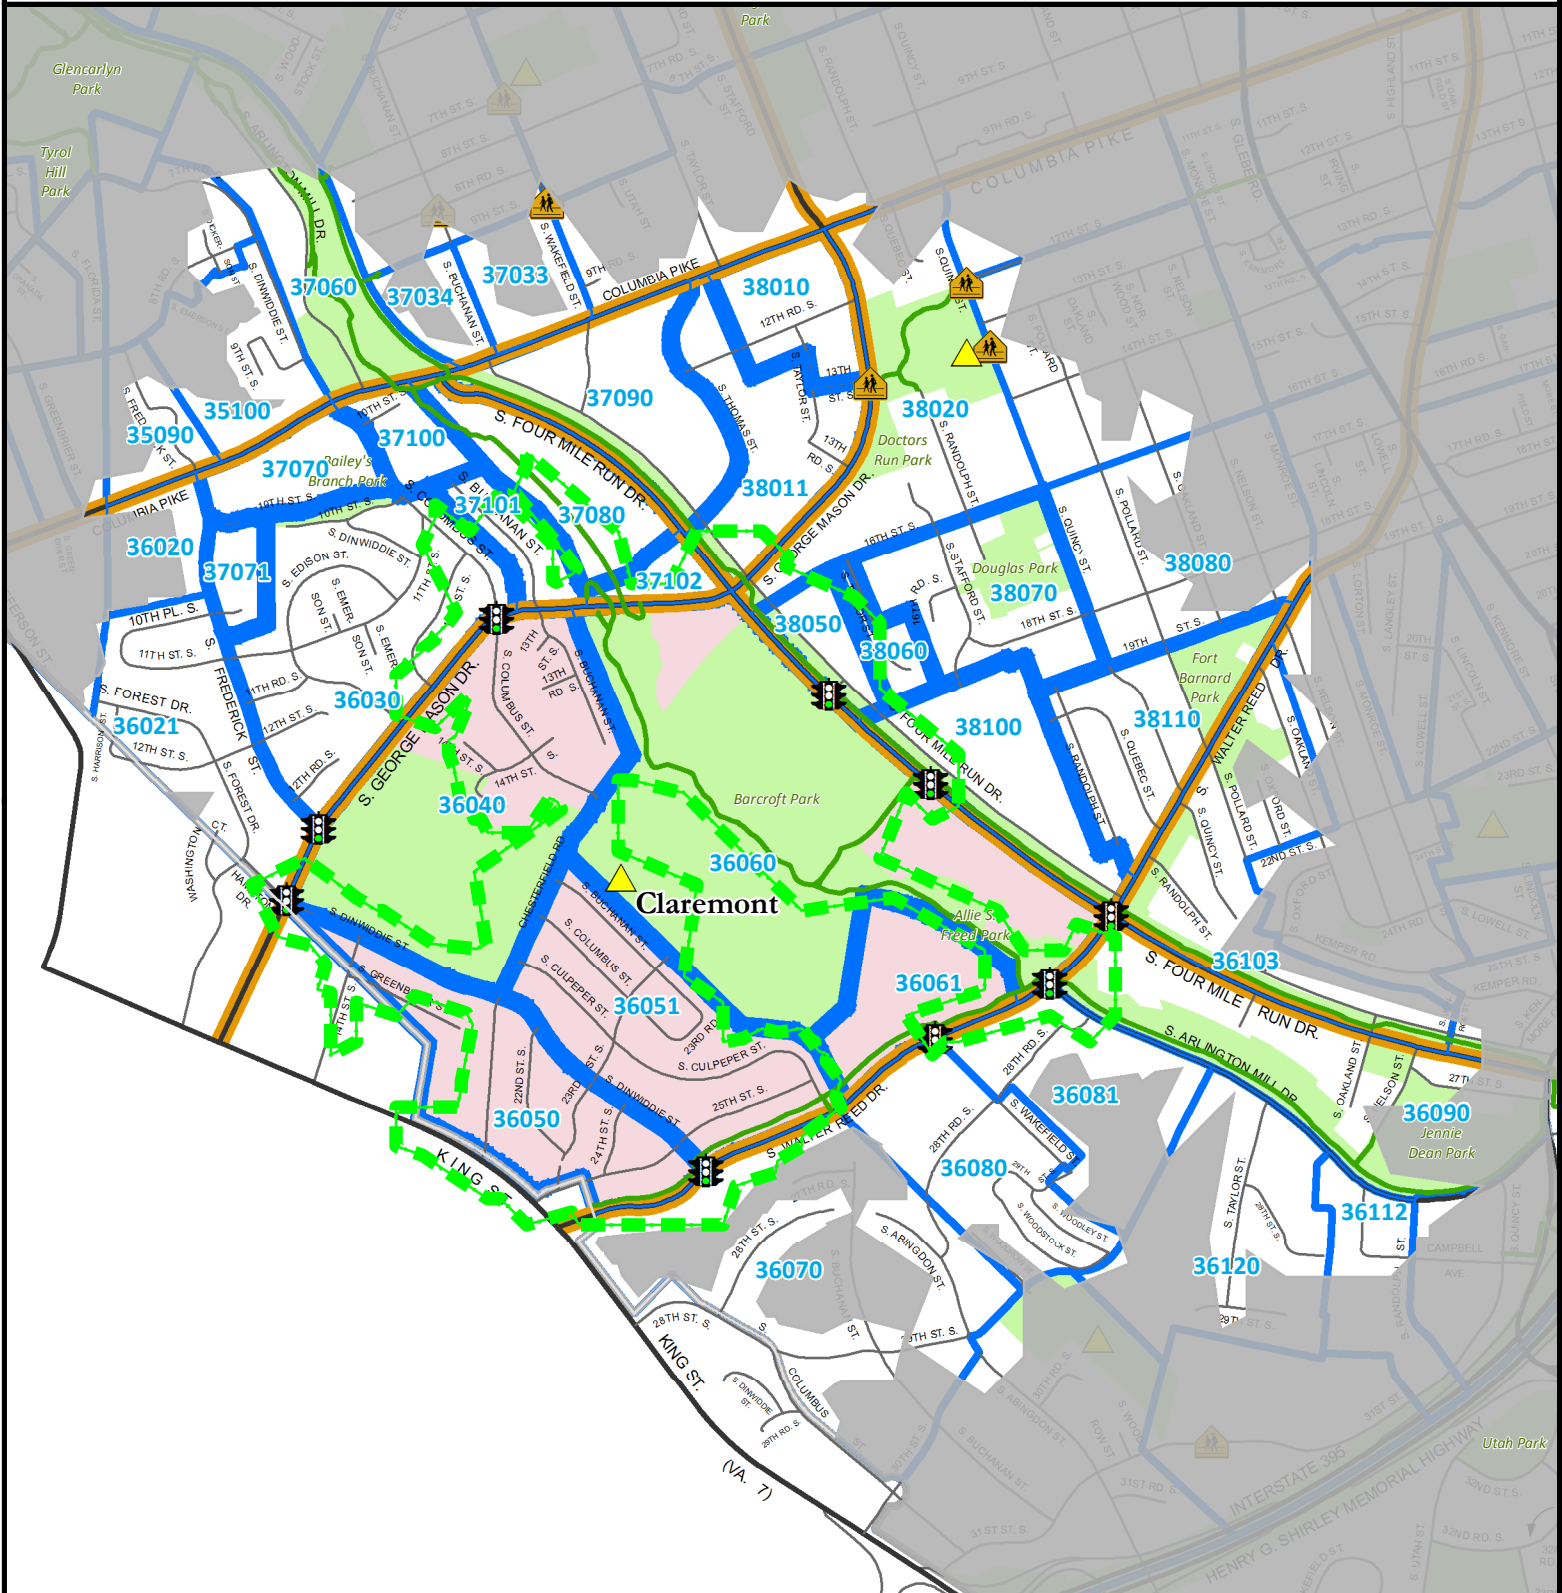

Claremont Elementary School Walk Zone

- One Mile Per Policy
  APS PIP 50-5.1
- Walk Zone
  Not Eligible for Bus Service
- Expansion Walk Zone (NONE)
  Not Eligible for Bus Service
- Half-Mile Walk Shed
- **Street Crossing Designation**
- Only Middle and High School Students may Cross*
- No Grade Levels may Cross*

1. **Other Map Features**
2. ARL County Boundary
   - Planning Units
   - Elementary School
   - Crossing Guard
   - Signalized Crossing
   - Off-Street Trail