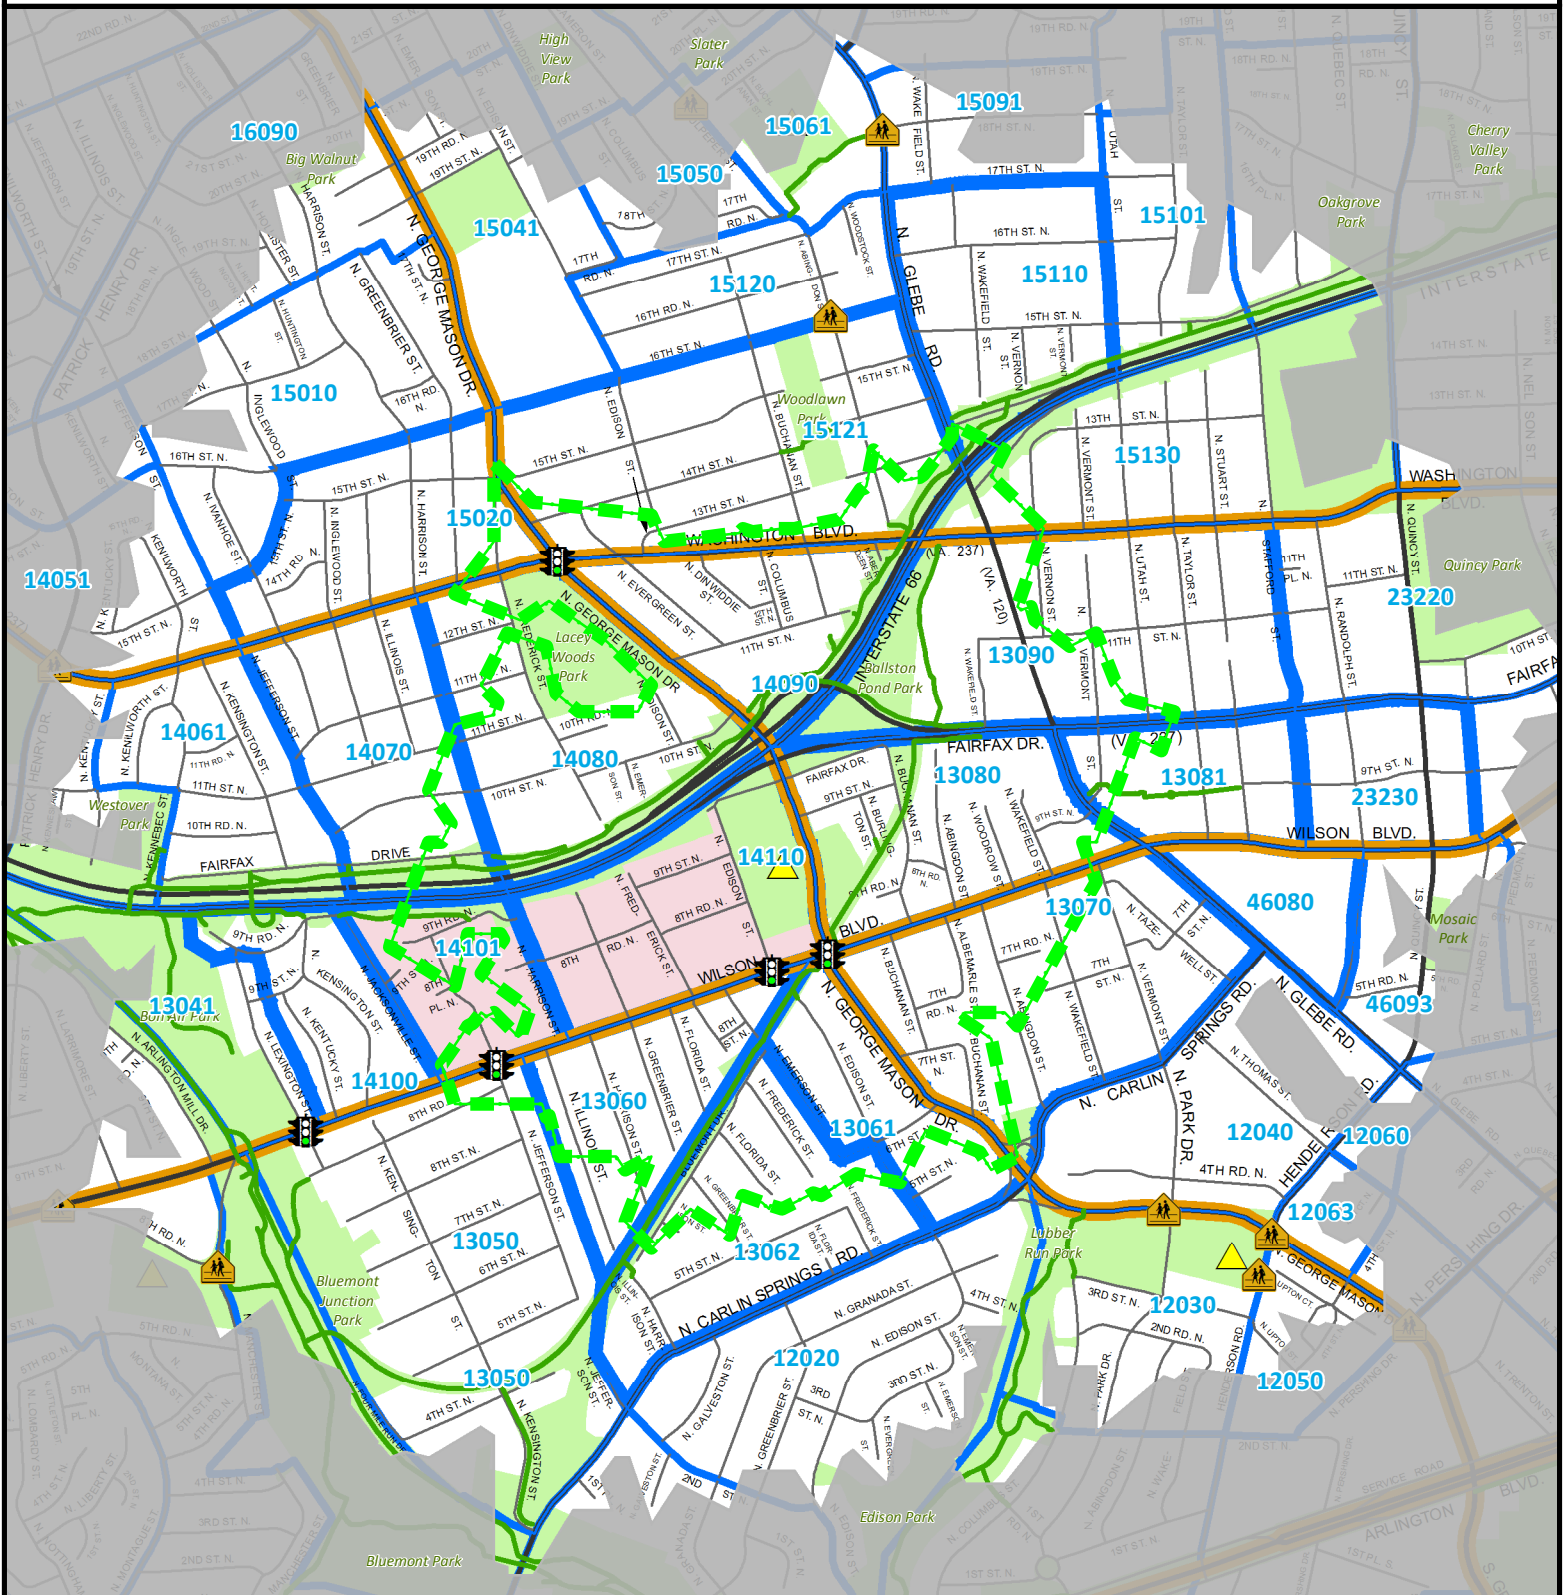

Arlington Traditional Elementary School Walk Zone

- One Mile Per Policy APS PIP 50-5.1
- Walk Zone Not Eligible for Bus Service
- Walk Zone Expansion (NONE) Not Eligible for Bus Service
- Half-Mile Walk Shed
- Street Crossing Designation**
- Only Middle and High School Students may Cross*
- No Grade Levels may Cross*

- Other Map Features**
- ARL County Boundary
- Planning Units
- Elementary School
- Crossing Guard
- Signalized Crossing
- Off-Street Trail

4/9/2018

0 1,320 Feet

Disclaimer: This document is a working draft and is provided for information and discussion only. The information contained herein is subject to change.