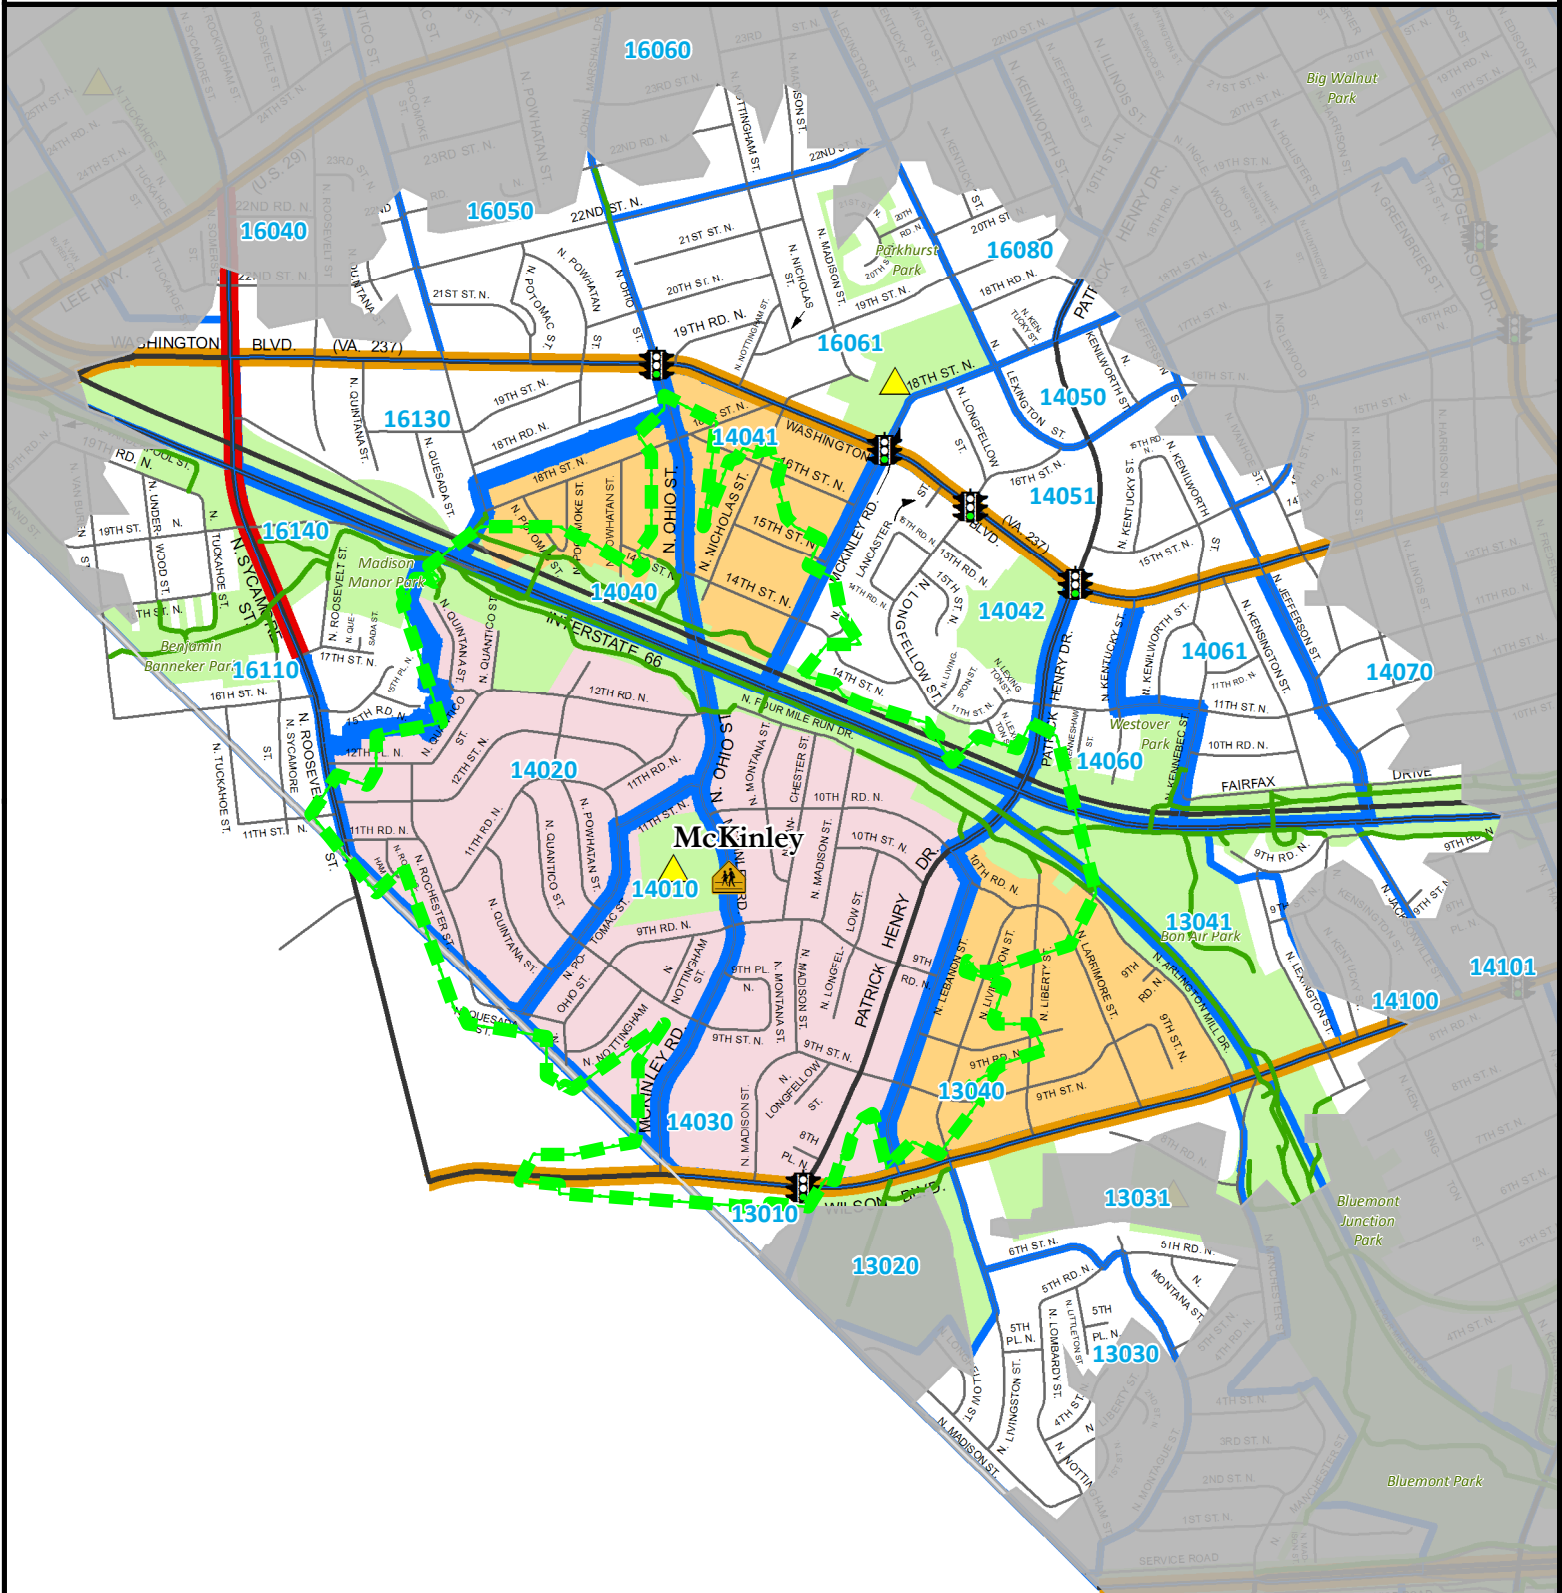

McKinley Elementary School Walk Zone

- One Mile Per Policy APS PIP 50-5.1
- Current Walk Zone Not Eligible for Bus Service, May 2013
- Half-Mile Walk Shed
- Probable Expansion of Walk Zone (NONE) Not Eligible for Bus Service
- Potential Expansion of Walk Zone Not Eligible for Bus Service
- **Street Crossing Designation**
- Only Middle and High School Students may Cross*
- No Grade Levels may Cross*

1. **Other Map Features**
2. ARL County Boundary
   - Planning Units
   - Elementary School
   - Crossing Guard
   - Signalized Crossing
   - Off-Street Trail