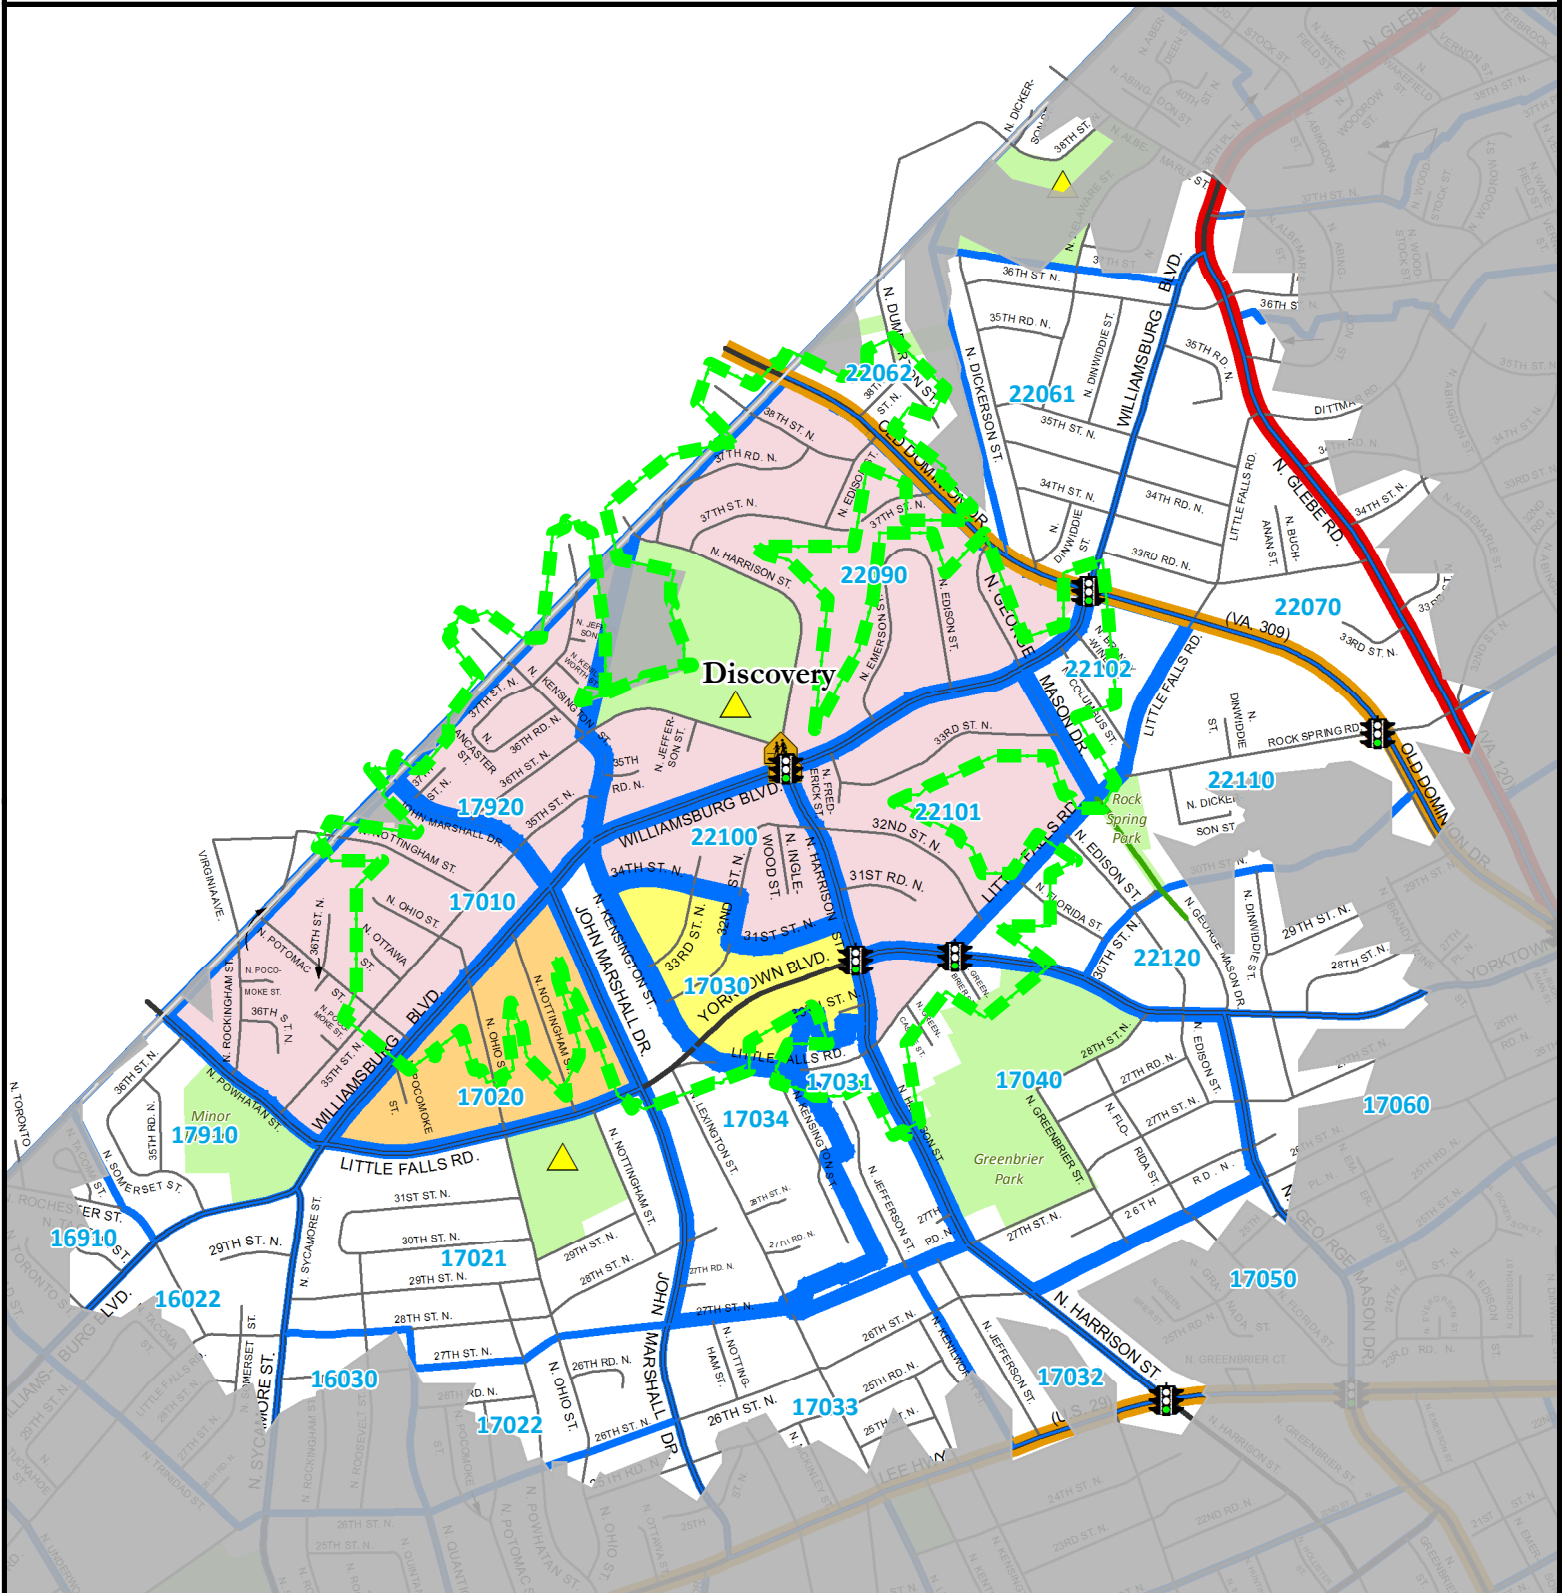

# Discovery Elementary School Walk Zone

- One Mile Per Policy APS PIP 50-5.1
- Current Walk Zone Not Eligible for Bus Service, July 2015
- Half-Mile Walk Shed
- Probable Expansion of Walk Zone Not Eligible for Bus Service
- Potential Expansion of Walk Zone Not Eligible for Bus Service
- Street Crossing Designation
- Only Middle and High School Students may Cross\*
- No Grade Levels may Cross\*

- Other Map Features**
- ARL County Boundary
  - Planning Units
  - Elementary School
  - Crossing Guard
  - Signalized Crossing
  - Off-Street Trail

3/15/2018

0 1,320 Feet

Disclaimer: This document is a working draft and is provided for information and discussion only. The information contained herein is subject to change.