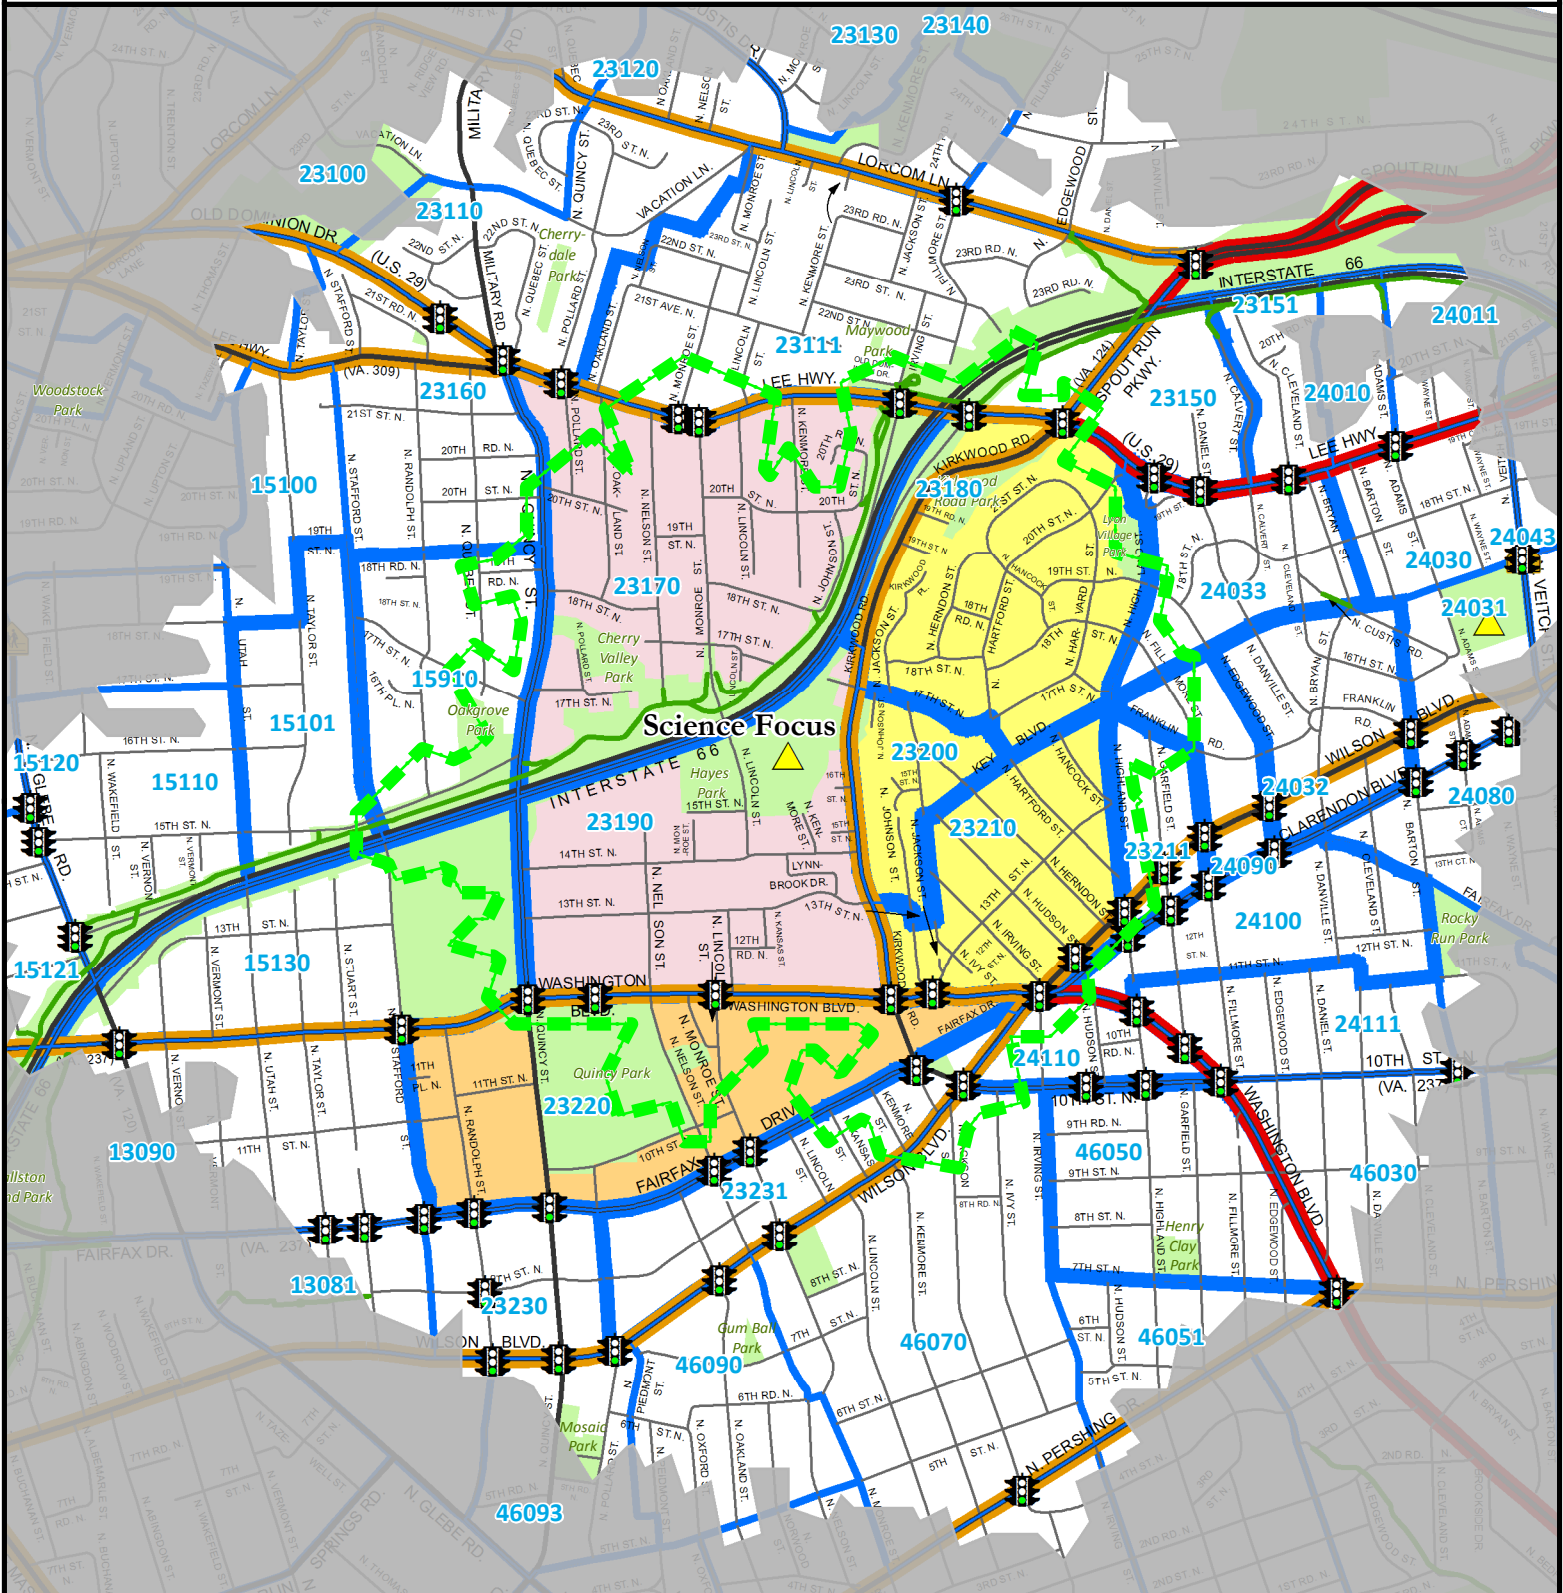

Arlington Science Focus Elementary School Walk Zone

- One Mile Per Policy APS PIP 50-5.1
- Current Walk Zone Not Eligible for Bus Service, May 2013
- Probable Expansion of Walk Zone Not Eligible for Bus Service
- Potential Expansion of Walk Zone Not Eligible for Bus Service
- Half-Mile Walk Shed
- Street Crossing Designation**
- Only Middle and High School Students may Cross*
- No Grade Levels may Cross*

- Other Map Features**
- ARL County Boundary
- Planning Units
- Elementary School
- Crossing Guard
- Signalized Crossing
- Off-Street Trail

3/19/2018

0 1,320 Feet

Disclaimer: This document is a working draft and is provided for information and discussion only. The information contained herein is subject to change.