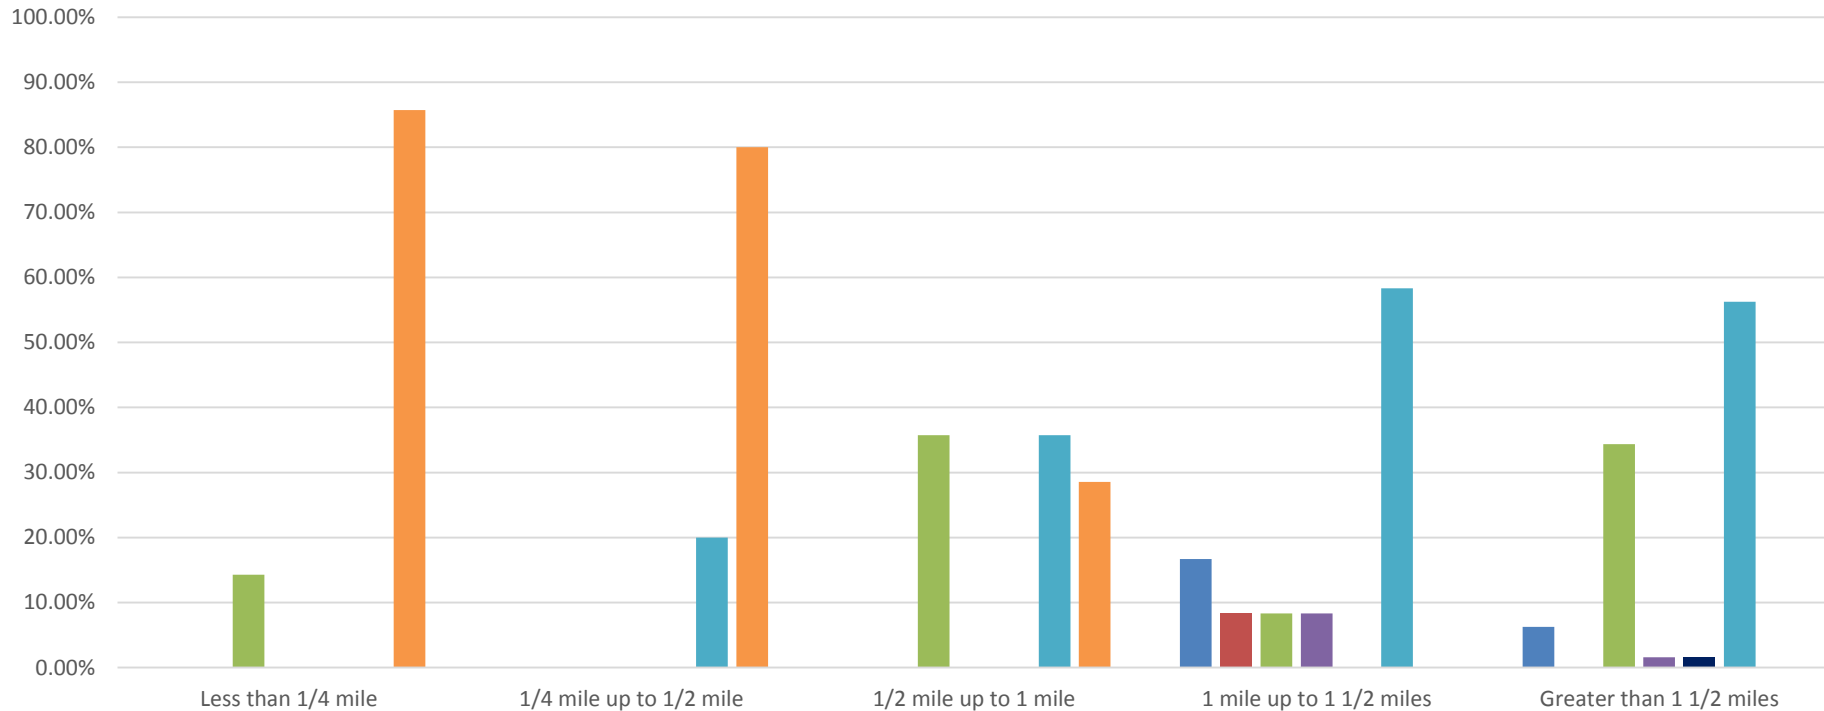

Key Immersion -2016 MoA by Distance

Key Immersion (n=102)

- Bicycle
- Driven by parent, guardian, or caregiver (my family only)
- Public transit (e.g., Metrorail, Metrobus, ART)
- Walk
- Carpool (shared trips with other family)
- Other
- School bus