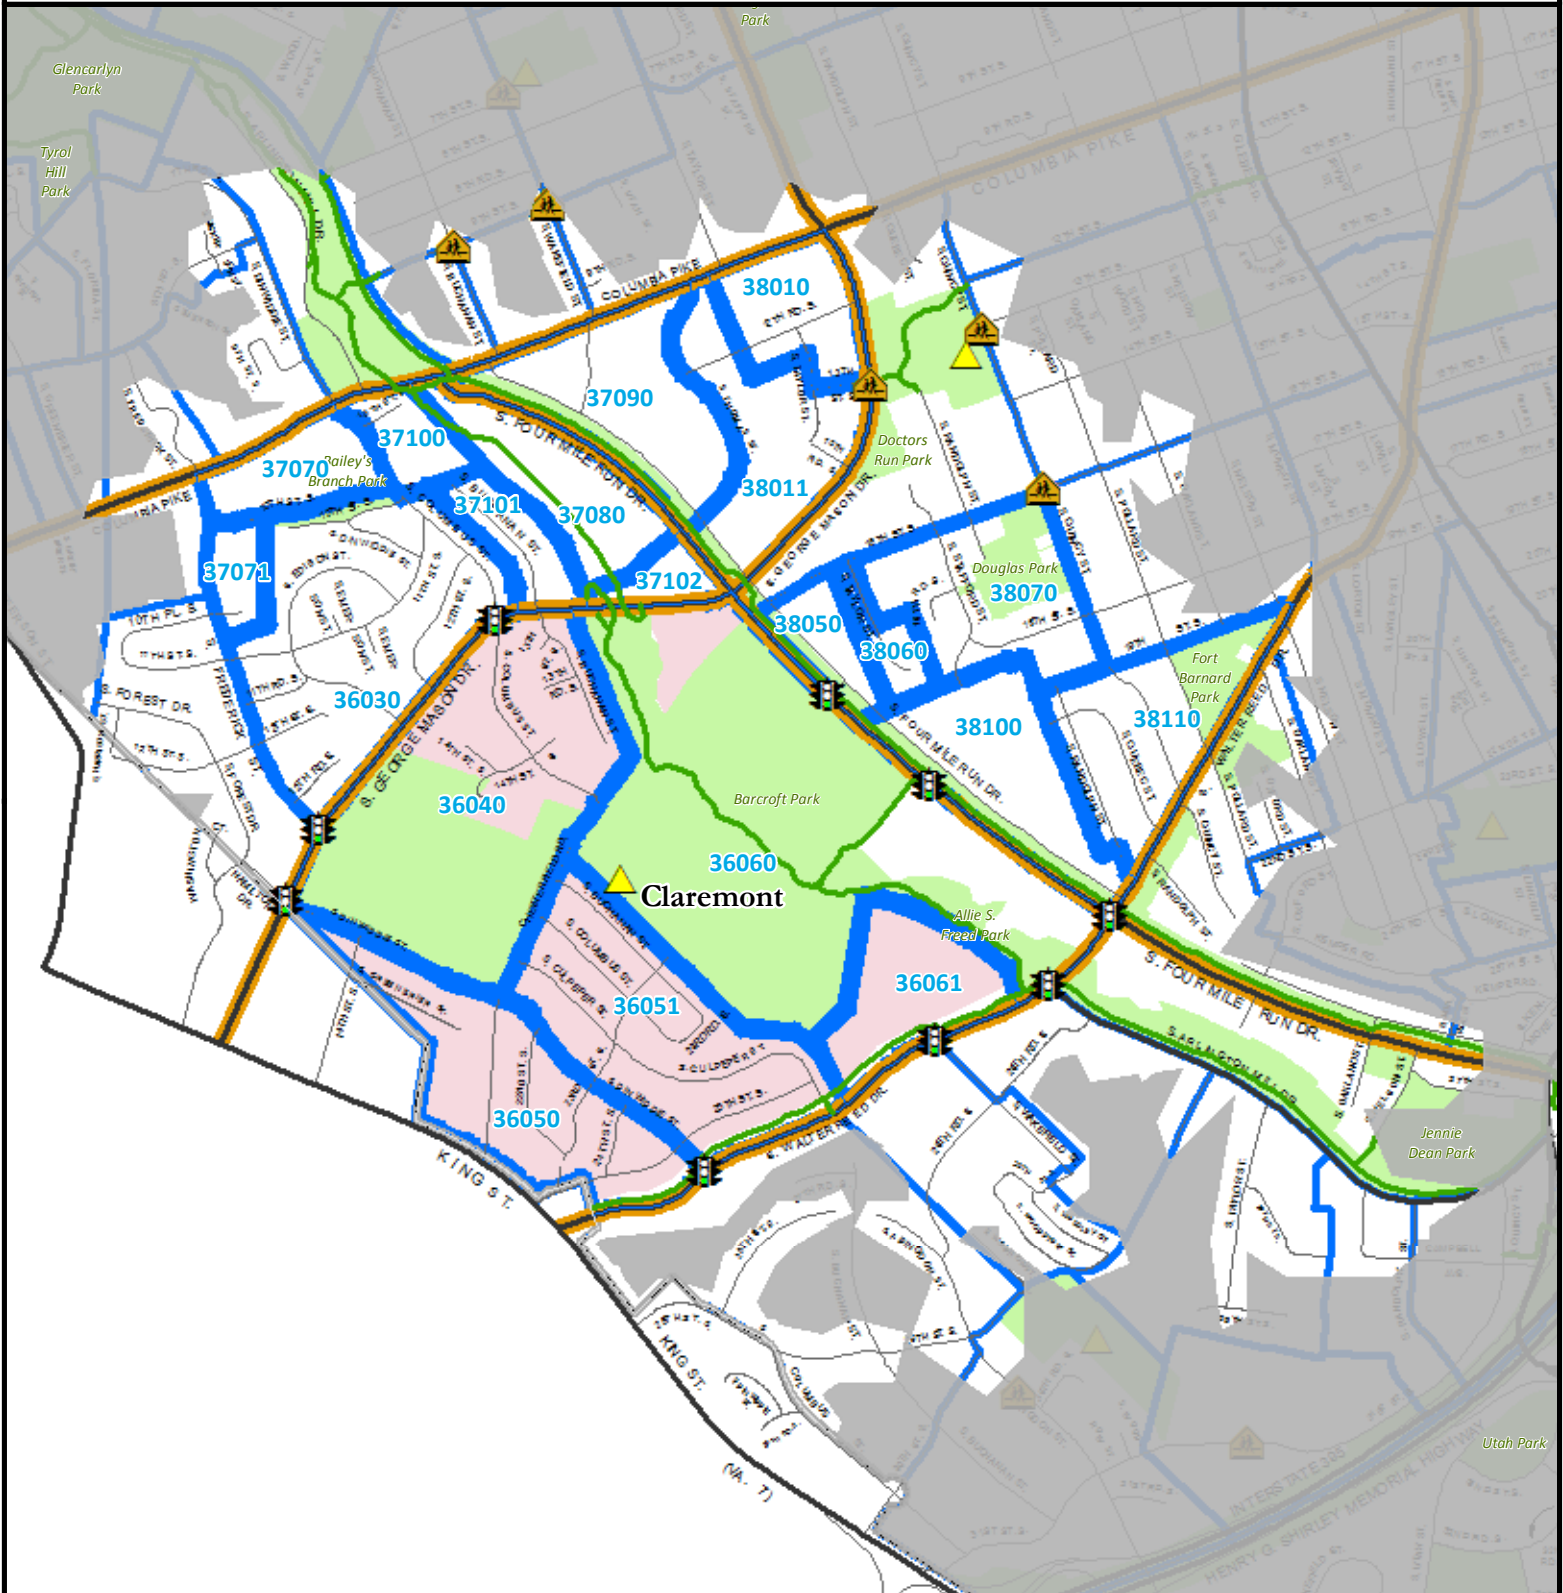

Claremont Elementary School Walk Zone

Walk Zones

- One Mile Per Policy APS PIP 50-5.1
- Current Walk Zone
- Not Eligible for Bus Service, August 2015

Street Crossing Designation

- Only Middle and High School Students may Cross*
- No Grade Levels may Cross*

Other Map Features

- ARL County Boundary
- Planning Units
- Elementary School
- Crossing Guard
- Signalized Crossing
- Off-Street Trail

2/14/2018

Disclaimer: This document is a working draft and is provided for information and discussion only. The information contained herein is subject to change.

* All roadway segments are subject to change based on the locations of crossing guards.

S:\Facilities\Facilities Planning\GIS\Transportation\2018\WZ_TaskGroup_18\ES_Claremont_WZ_Policy_Draft1.mxd
Source: Arlington County GIS Mapping Center, 2018. Arlington County Public Schools, Transportation Services, 2018.