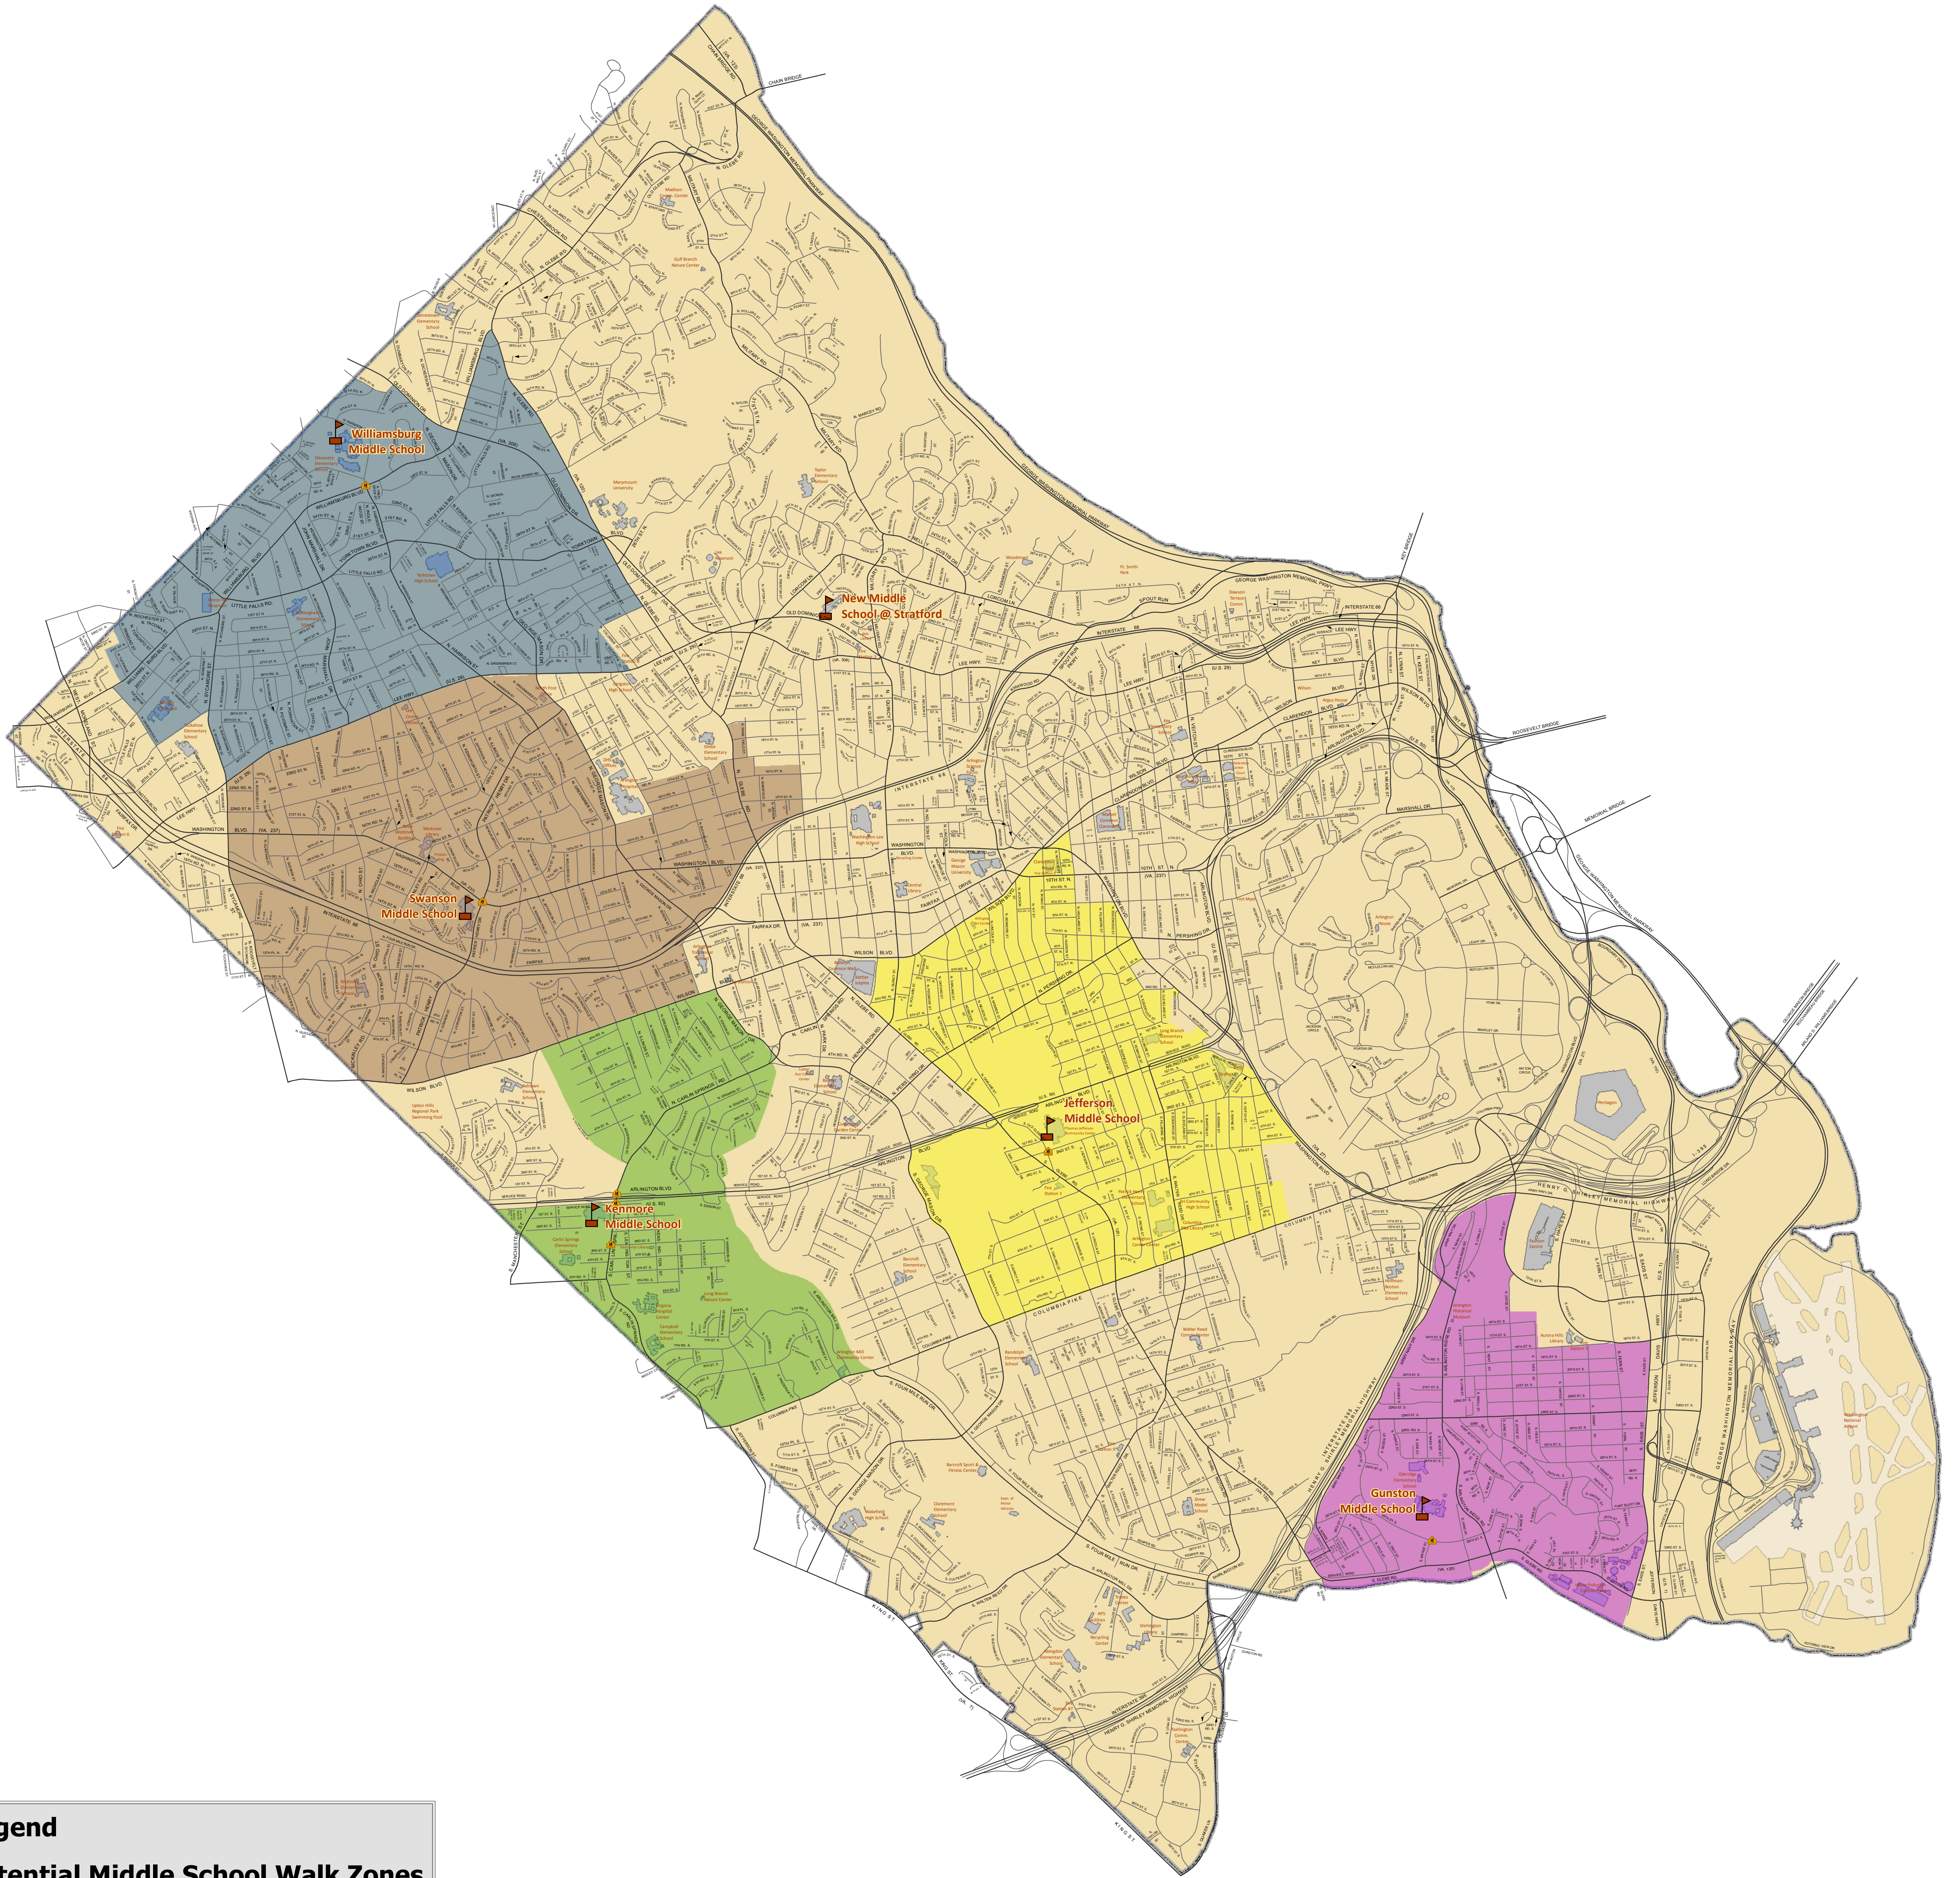

Effective Middle School Walk Zones

Legend

Potential Middle School Walk Zones

- Gunston
- Jefferson
- Kenmore
- Stratford
- Williamsburg

Other Map Features

- Bus Zone
- County Boundary
- Major Road
- Minor Road
- Middle Schools
- ▲ Middle School Crossing Guard