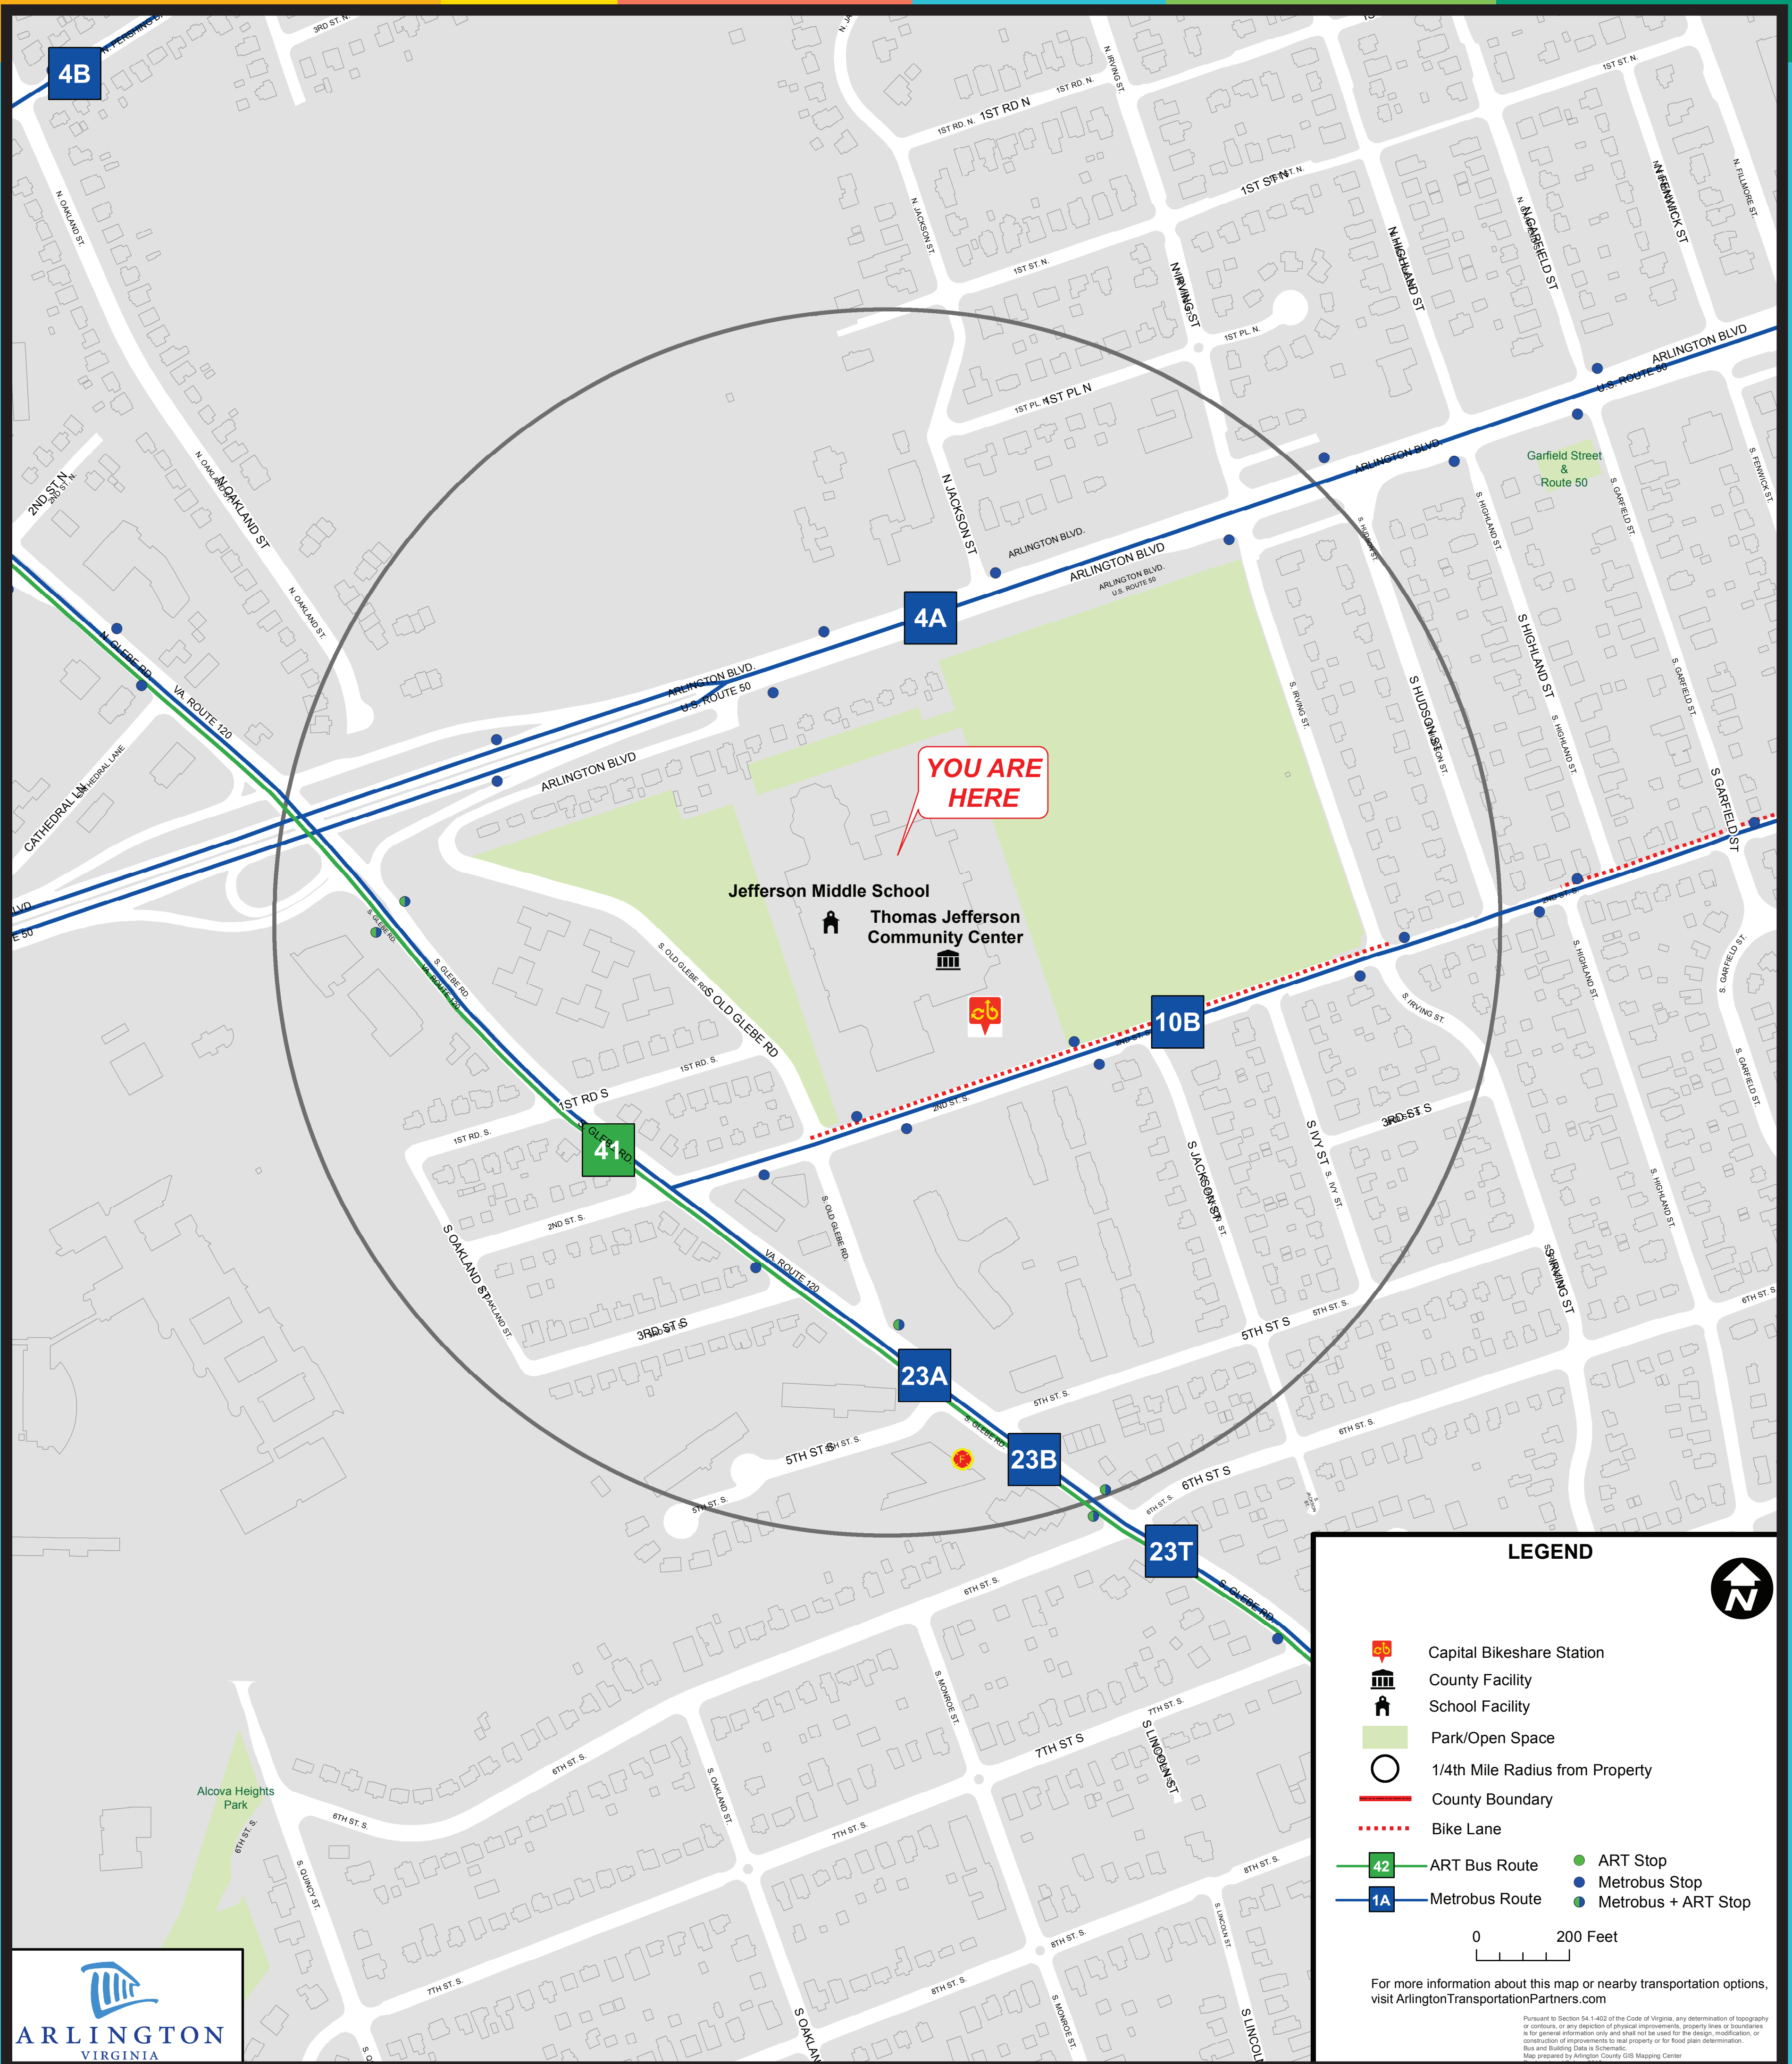

JEFFERSON MIDDLE SCHOOL

YOU ARE HERE

Jefferson Middle School
Thomas Jefferson Community Center

LEGEND

- Capital Bikeshare Station
- County Facility
- School Facility
- Park/Open Space
- 1/4th Mile Radius from Property
- County Boundary
- Bike Lane
- ART Bus Route
- Metrobus Route
- ART Stop
- Metrobus Stop
- Metrobus + ART Stop

0 200 Feet

For more information about this map or nearby transportation options, visit ArlingtonTransportationPartners.com

Pursuant to Section 54-1-402 of the Code of Virginia, any determination of topography or contours, or any depiction of physical improvements, property lines or boundaries is for general information only and shall not be used for the design, modification, or construction of improvements to real property or for flood plain determination. Bus and Building Data is Schematic. Map prepared by Arlington County GIS Mapping Center.