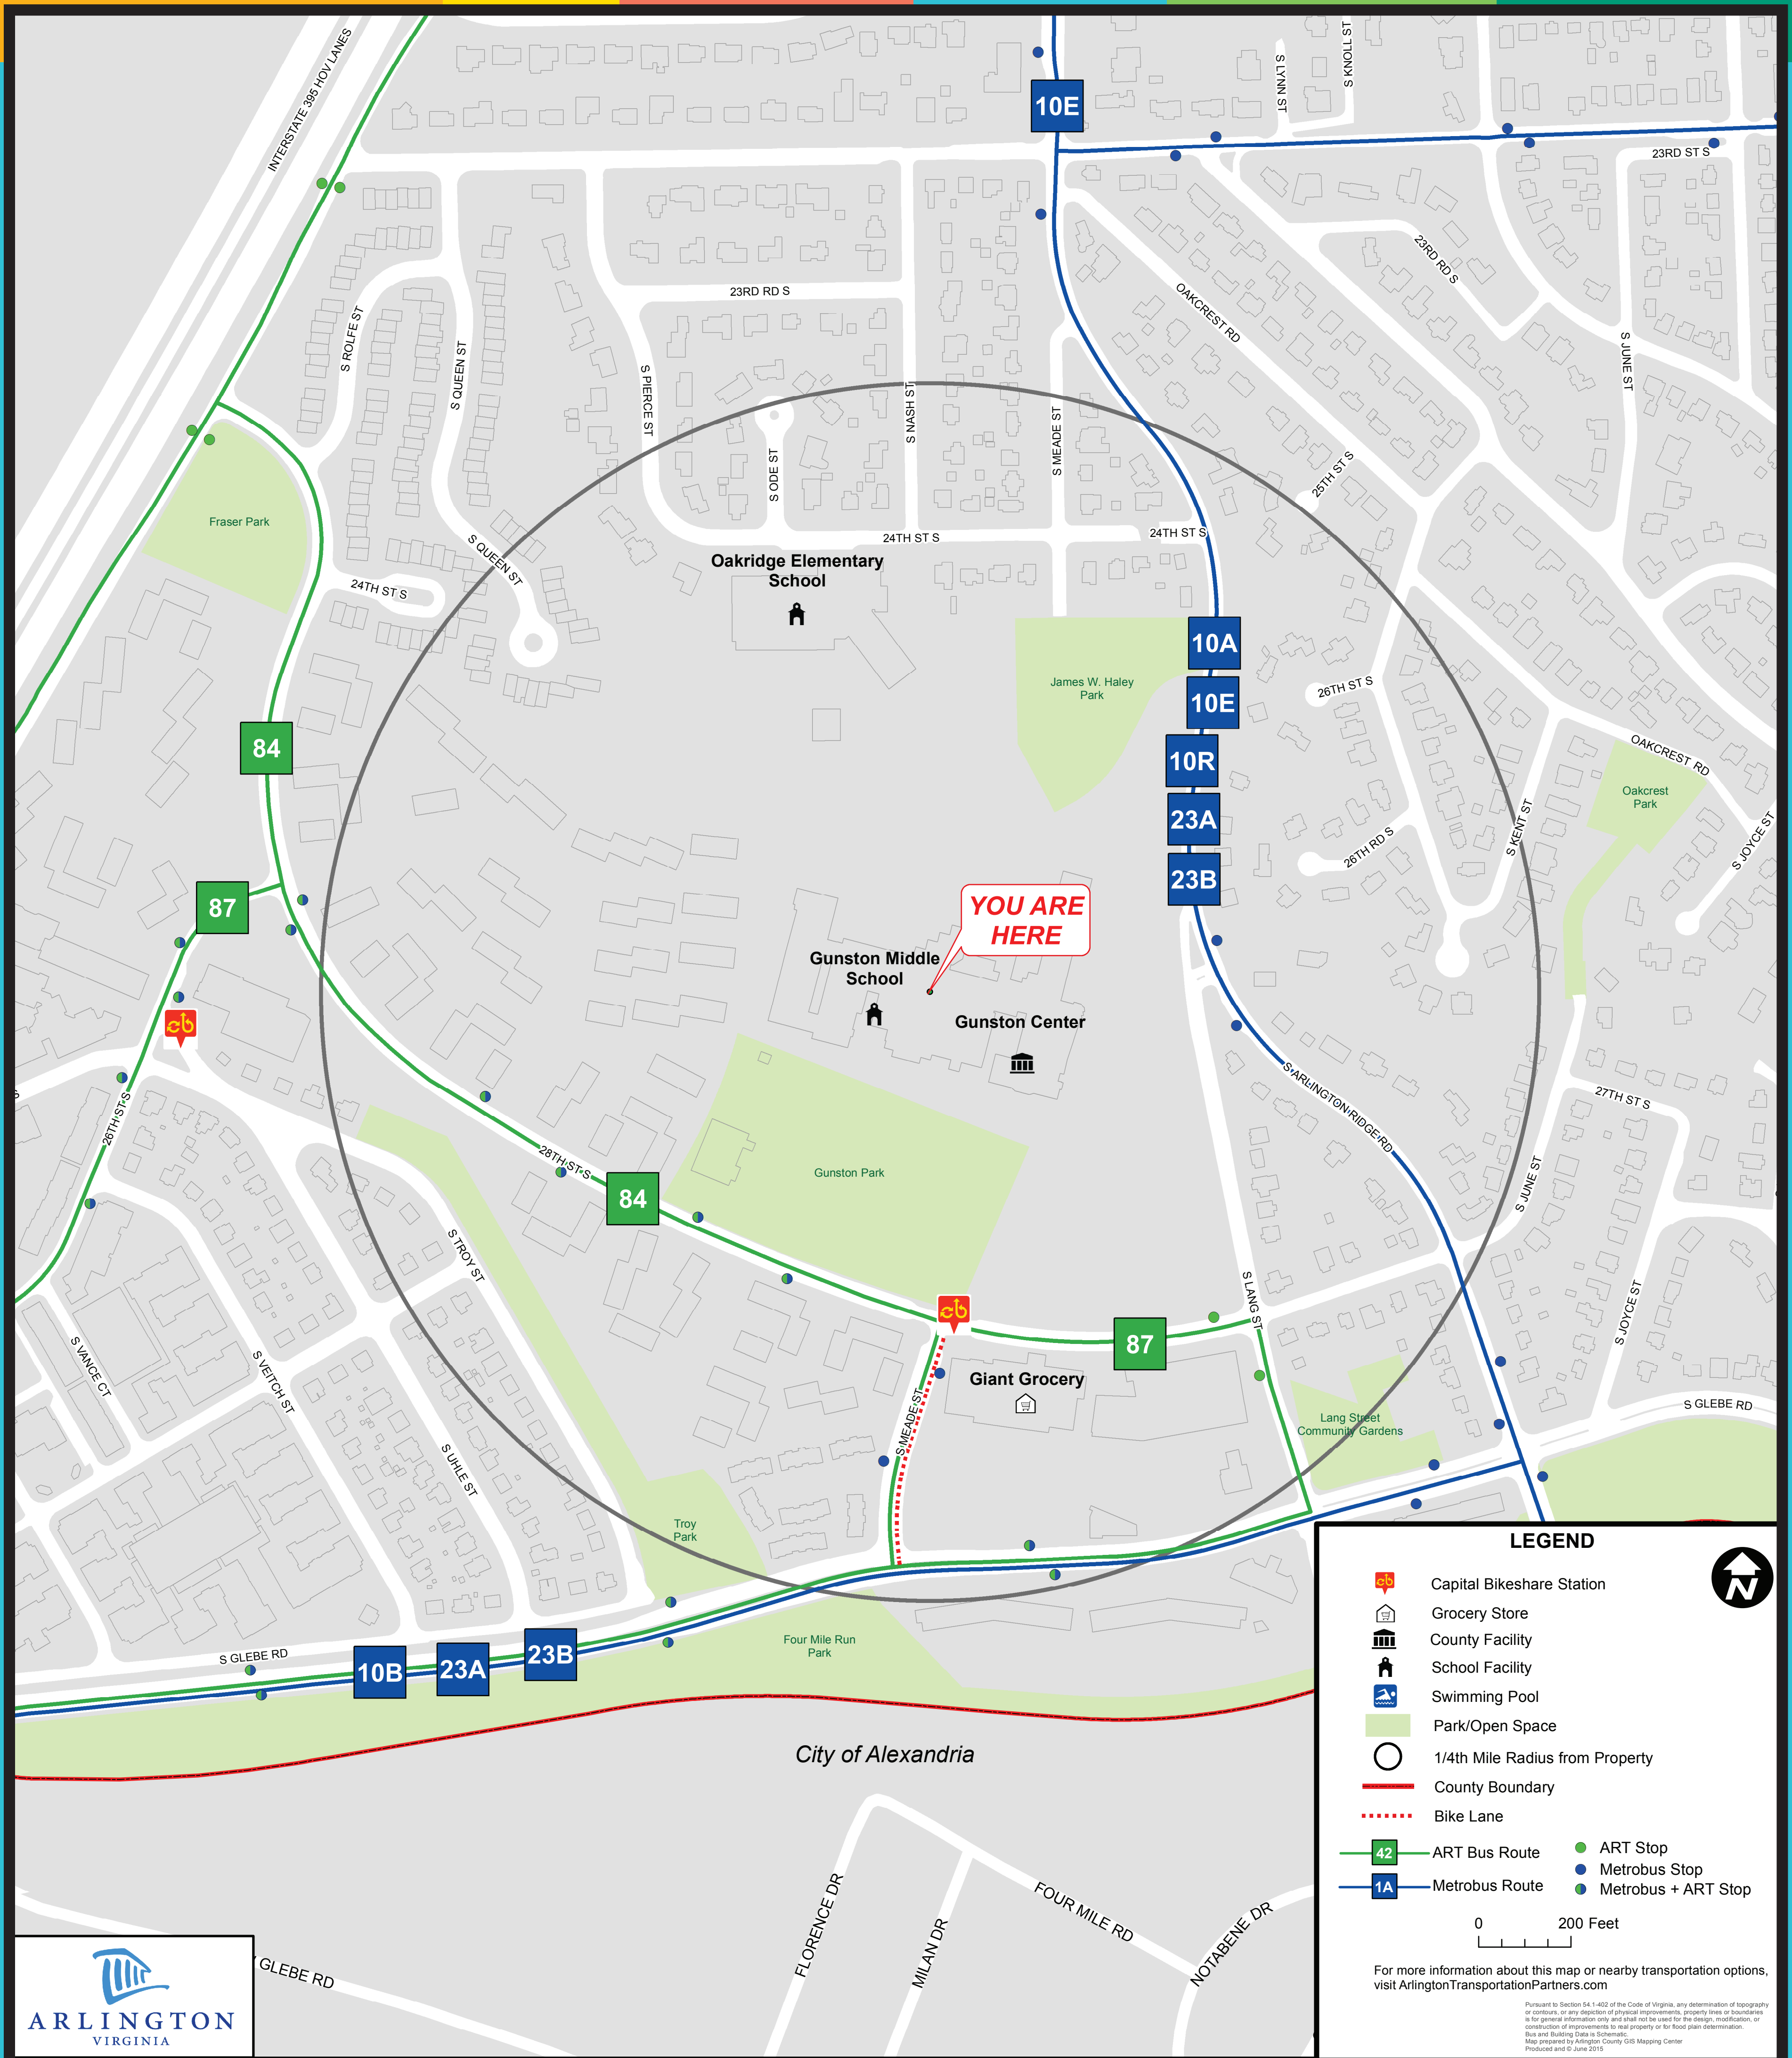

GUNSTON COMMUNITY CENTER

LEGEND

- Capital Bikeshare Station
- Grocery Store
- County Facility
- School Facility
- Swimming Pool
- Park/Open Space
- 1/4th Mile Radius from Property
- County Boundary
- Bike Lane
- ART Bus Route
- Metrobus Route
- ART Stop
- Metrobus Stop
- Metrobus + ART Stop

0 200 Feet

For more information about this map or nearby transportation options, visit ArlingtonTransportationPartners.com

Pursuant to Section 54.1-402 of the Code of Virginia, any determination of topography or contours, or any depiction of physical improvements, property lines or boundaries is for general information only and shall not be used for the design, modification, or construction of improvements to real property or for flood plain determination. Map prepared by Arlington County GIS Mapping Center. Produced and © June 2015.