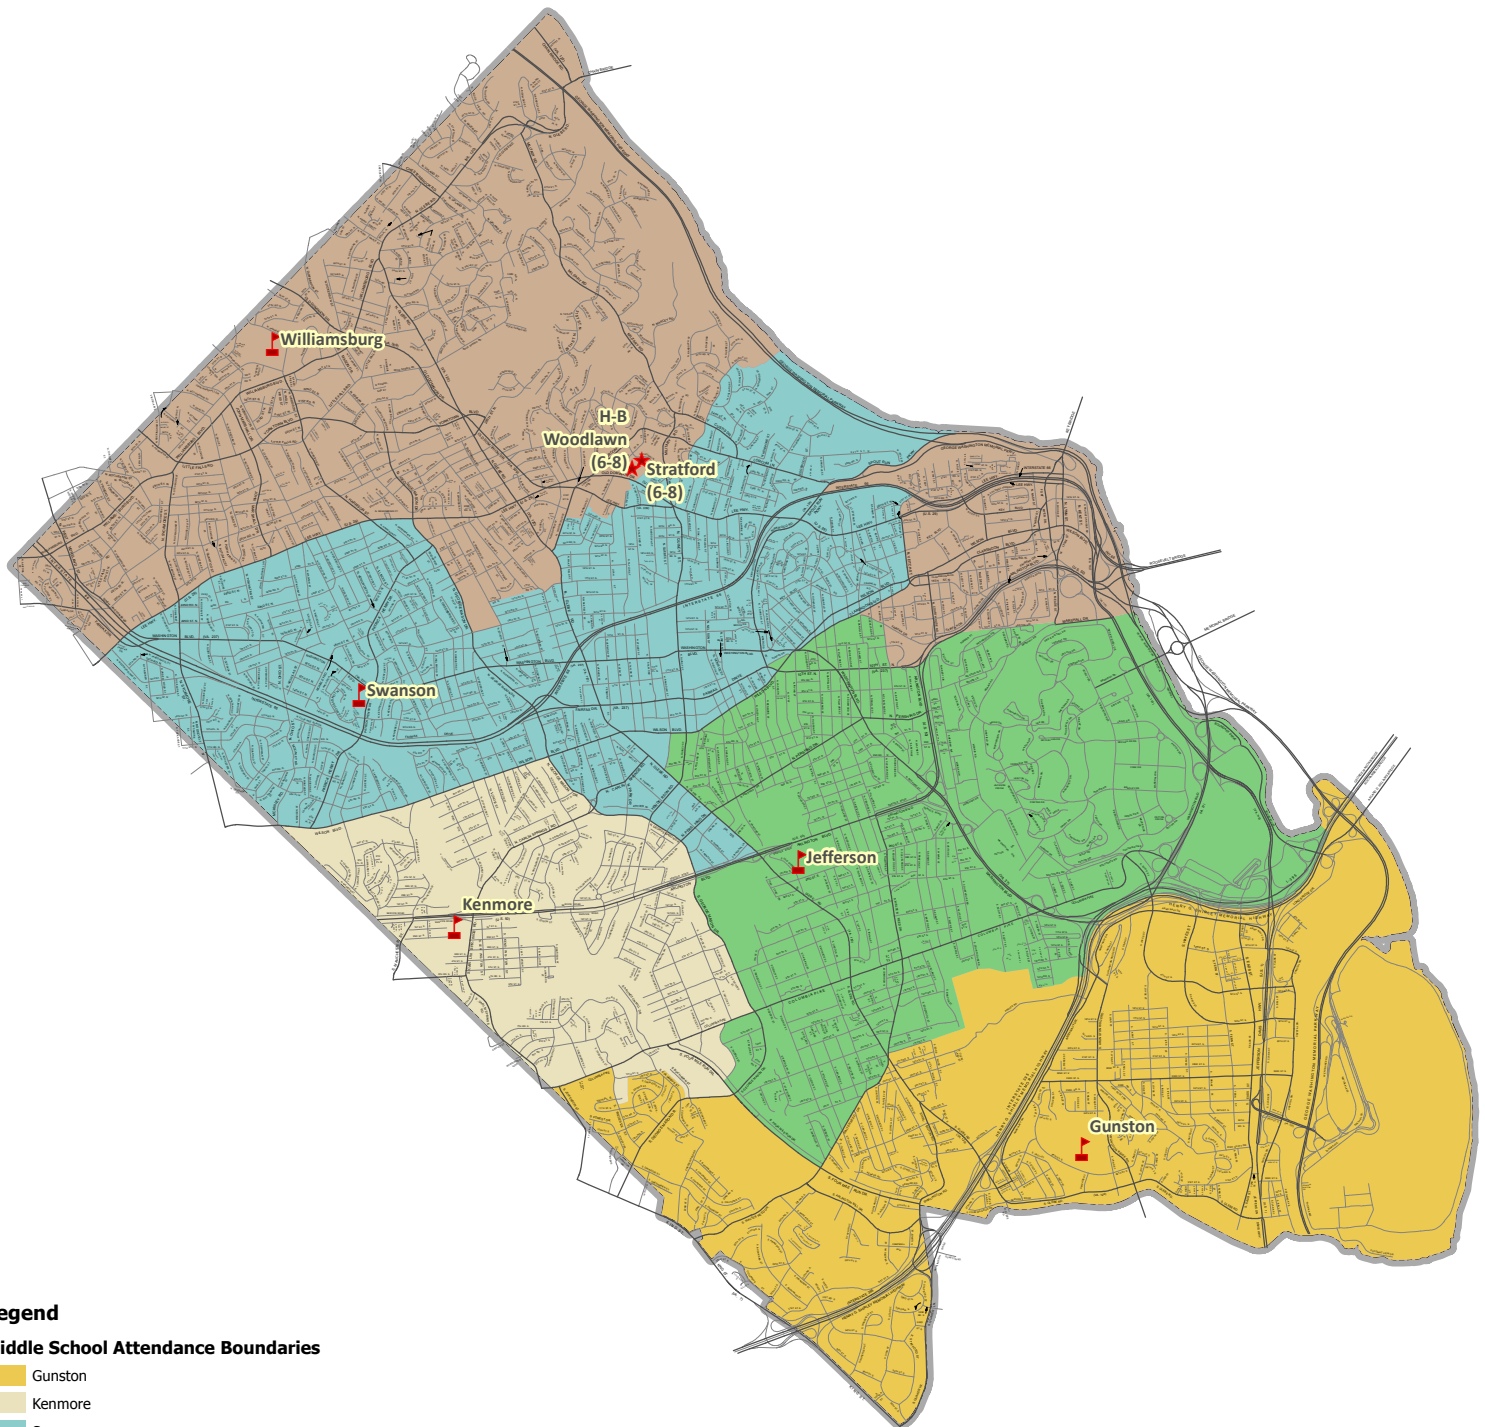

# Middle School Attendance Boundaries

## Legend

### Middle School Attendance Boundaries

- Gunston
- Kenmore
- Swanson
- Thomas Jefferson
- Williamsburg
- Arlington County Boundary
- Area Middle School
- Neighborhood Middle School
- Minor Road
- Major Road

Miles

**Note:**  
 To determine your neighborhood school using our searchable boundary locator, go to the "Registration" section of the APS website, [www.apsva.us](http://www.apsva.us).  
 For more information, contact School and Community Relations @ 703-228-6000.