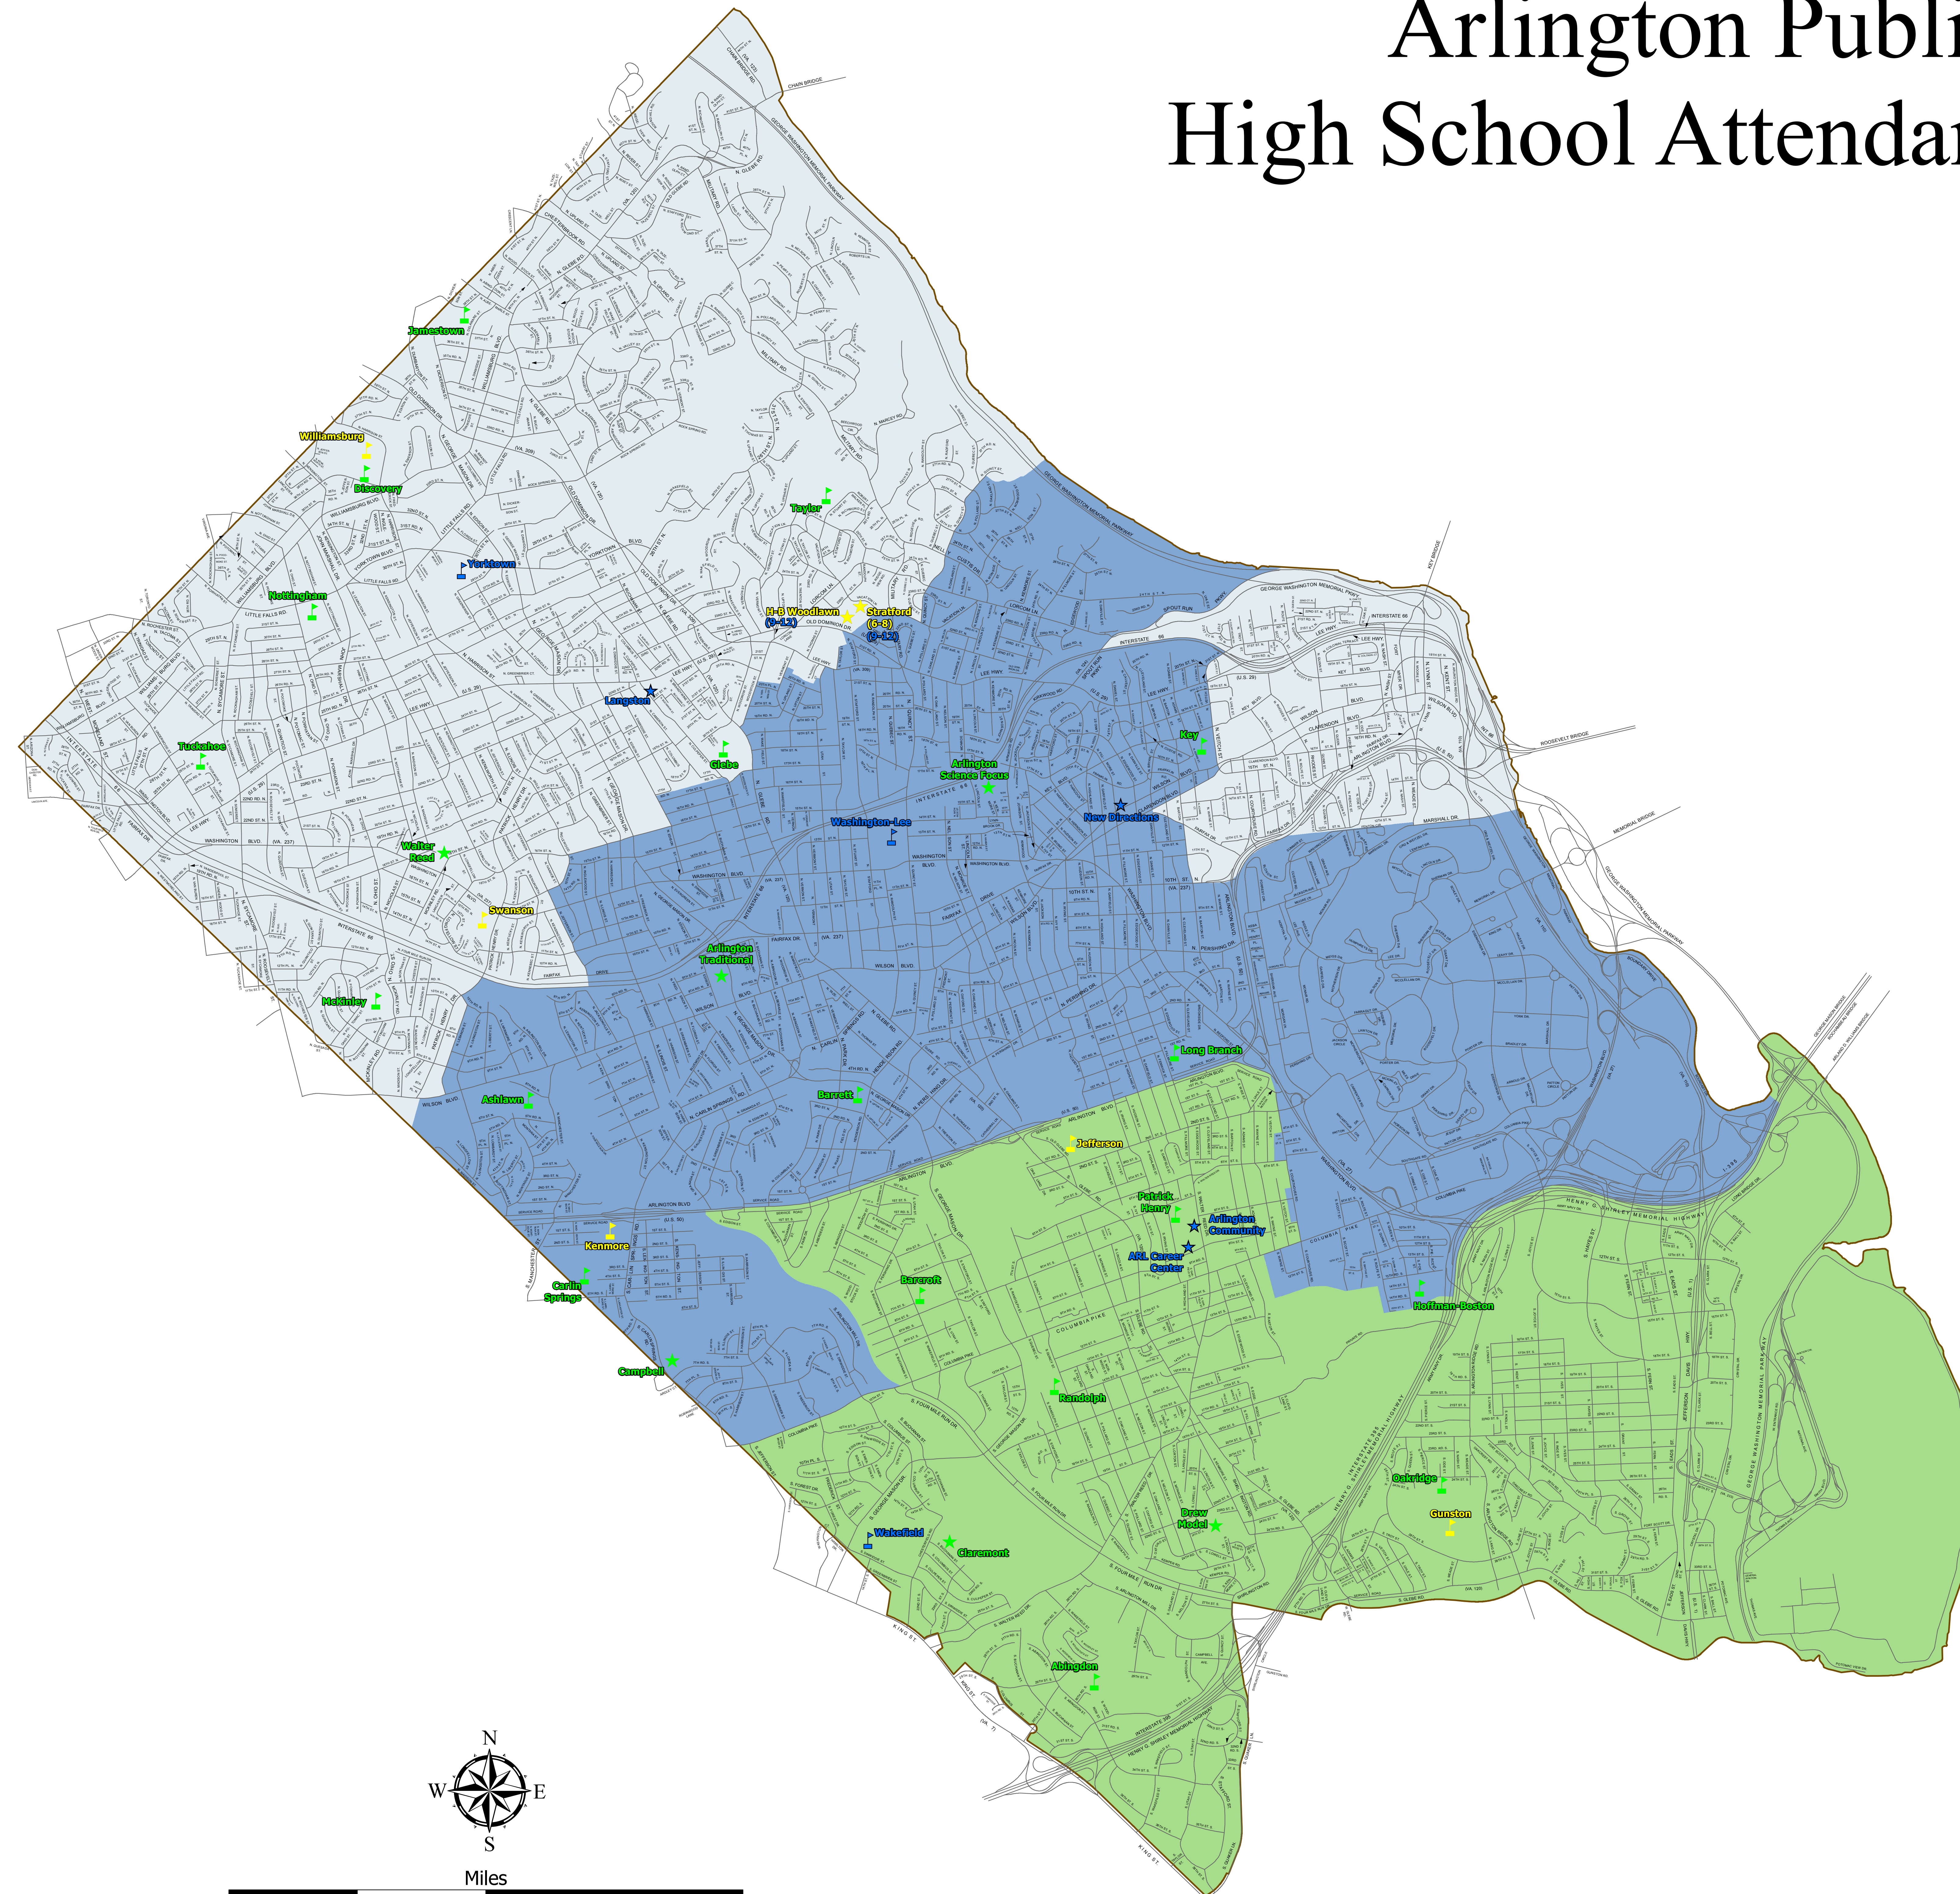

Arlington Public Schools High School Attendance Zones

- Legend**
- High School Attendance Zones
- Wakefield
 - Washington-Lee
 - Yorktown
 - Arlington County Boundary
 - ★ Area Elementary School
 - ▲ Neighborhood Elementary School
 - ★ Area Middle School
 - ▲ Neighborhood Middle School
 - ★ Area High School
 - ▲ Neighborhood High School