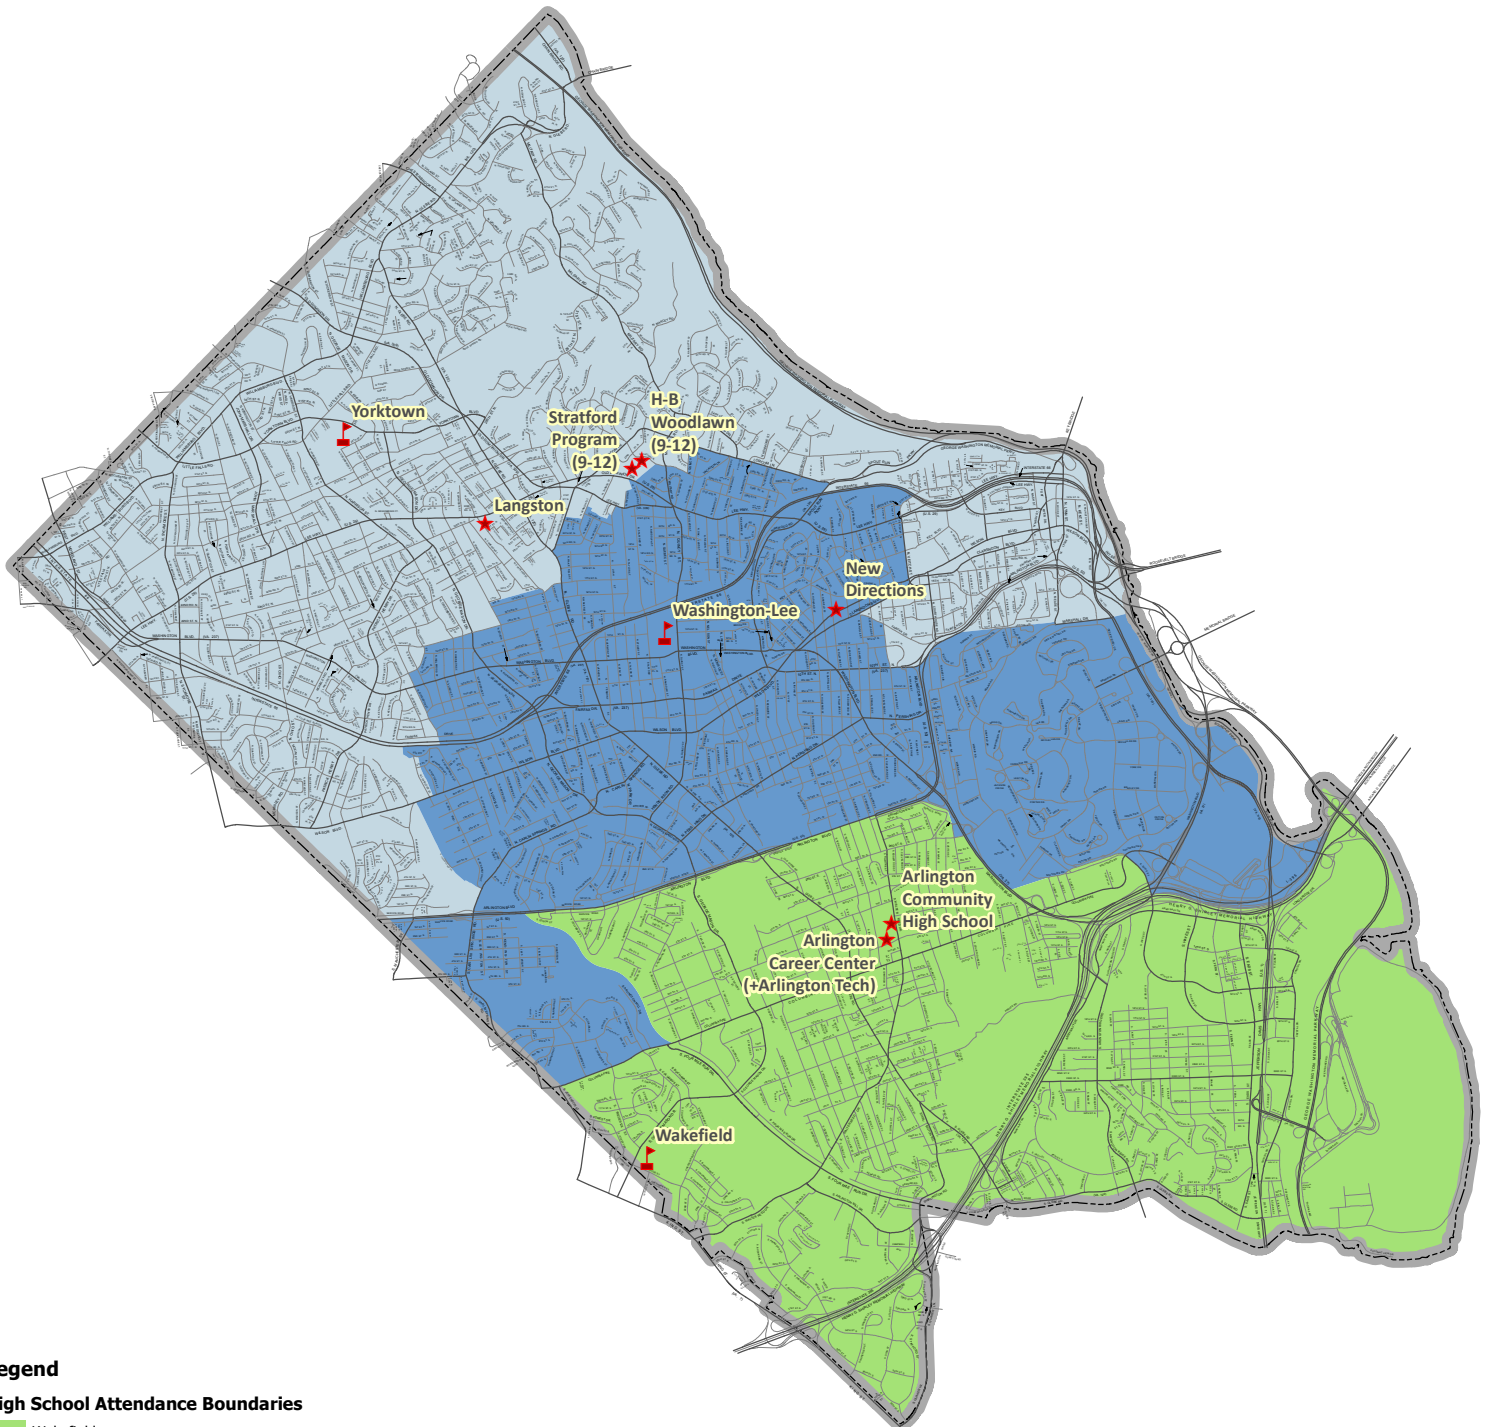

High School Attendance Boundaries 2017

Legend

High School Attendance Boundaries

- Wakefield
- Washington-Lee
- Yorktown
- Arlington County Boundary
- ★ Area High School
- ▶ Neighborhood High School
- Minor Road
- Major Road

Miles

Note:
 To determine your neighborhood school using our searchable boundary locator, go to the "Registration" section of the APS website, www.apsva.us. For more information, contact School and Community Relations @ 703-228-6000. Attendance area boundaries as passed by the School Board on December 1, 2016.