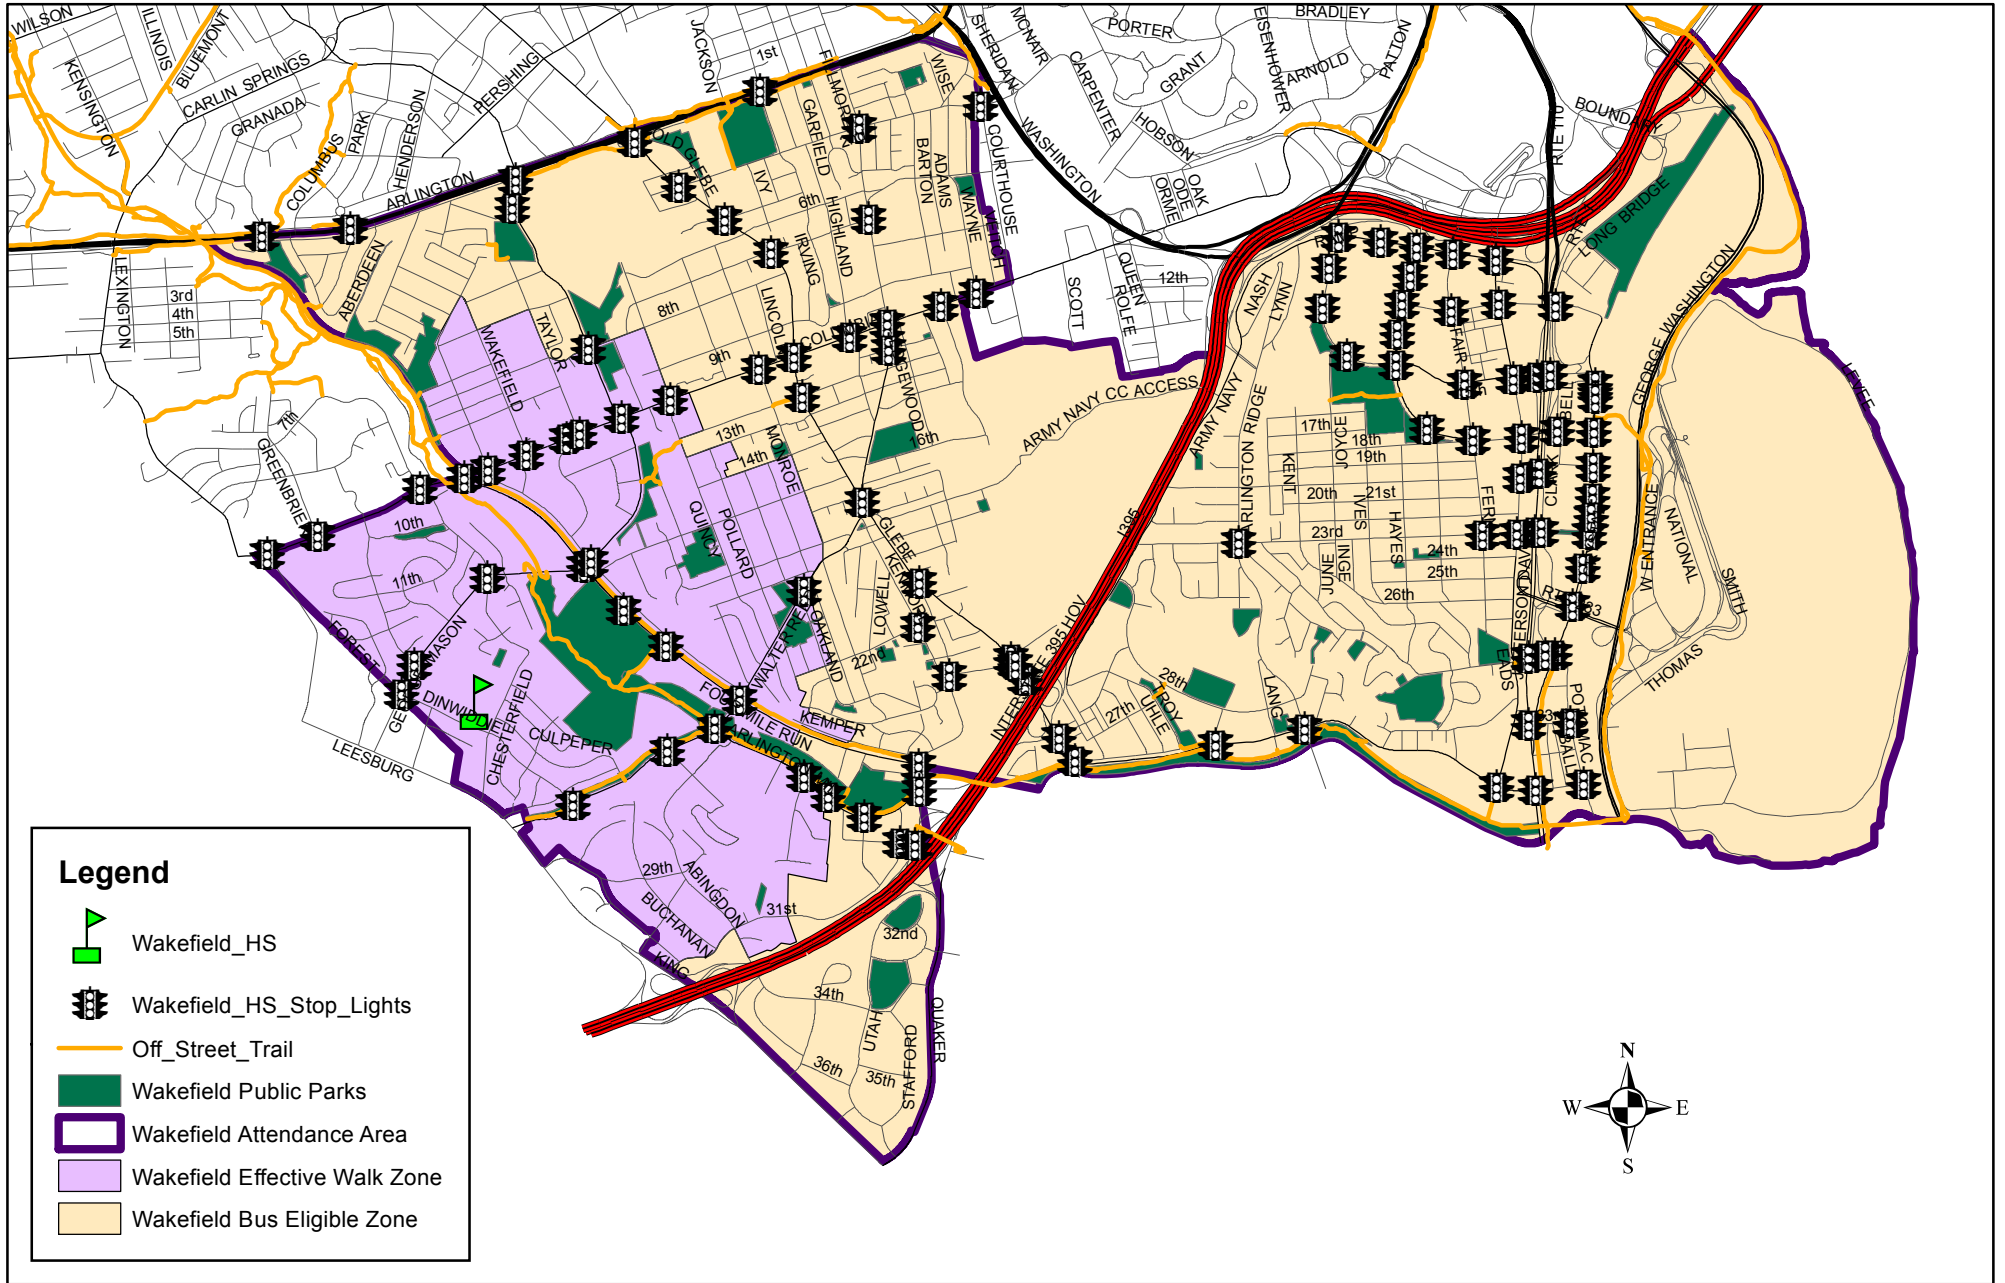

Multimodal Planning Map for Wakefield High

For more information:
 APS Transportation Department
 Telephone: 703-228-8670
 Email: transportation@apsva.us