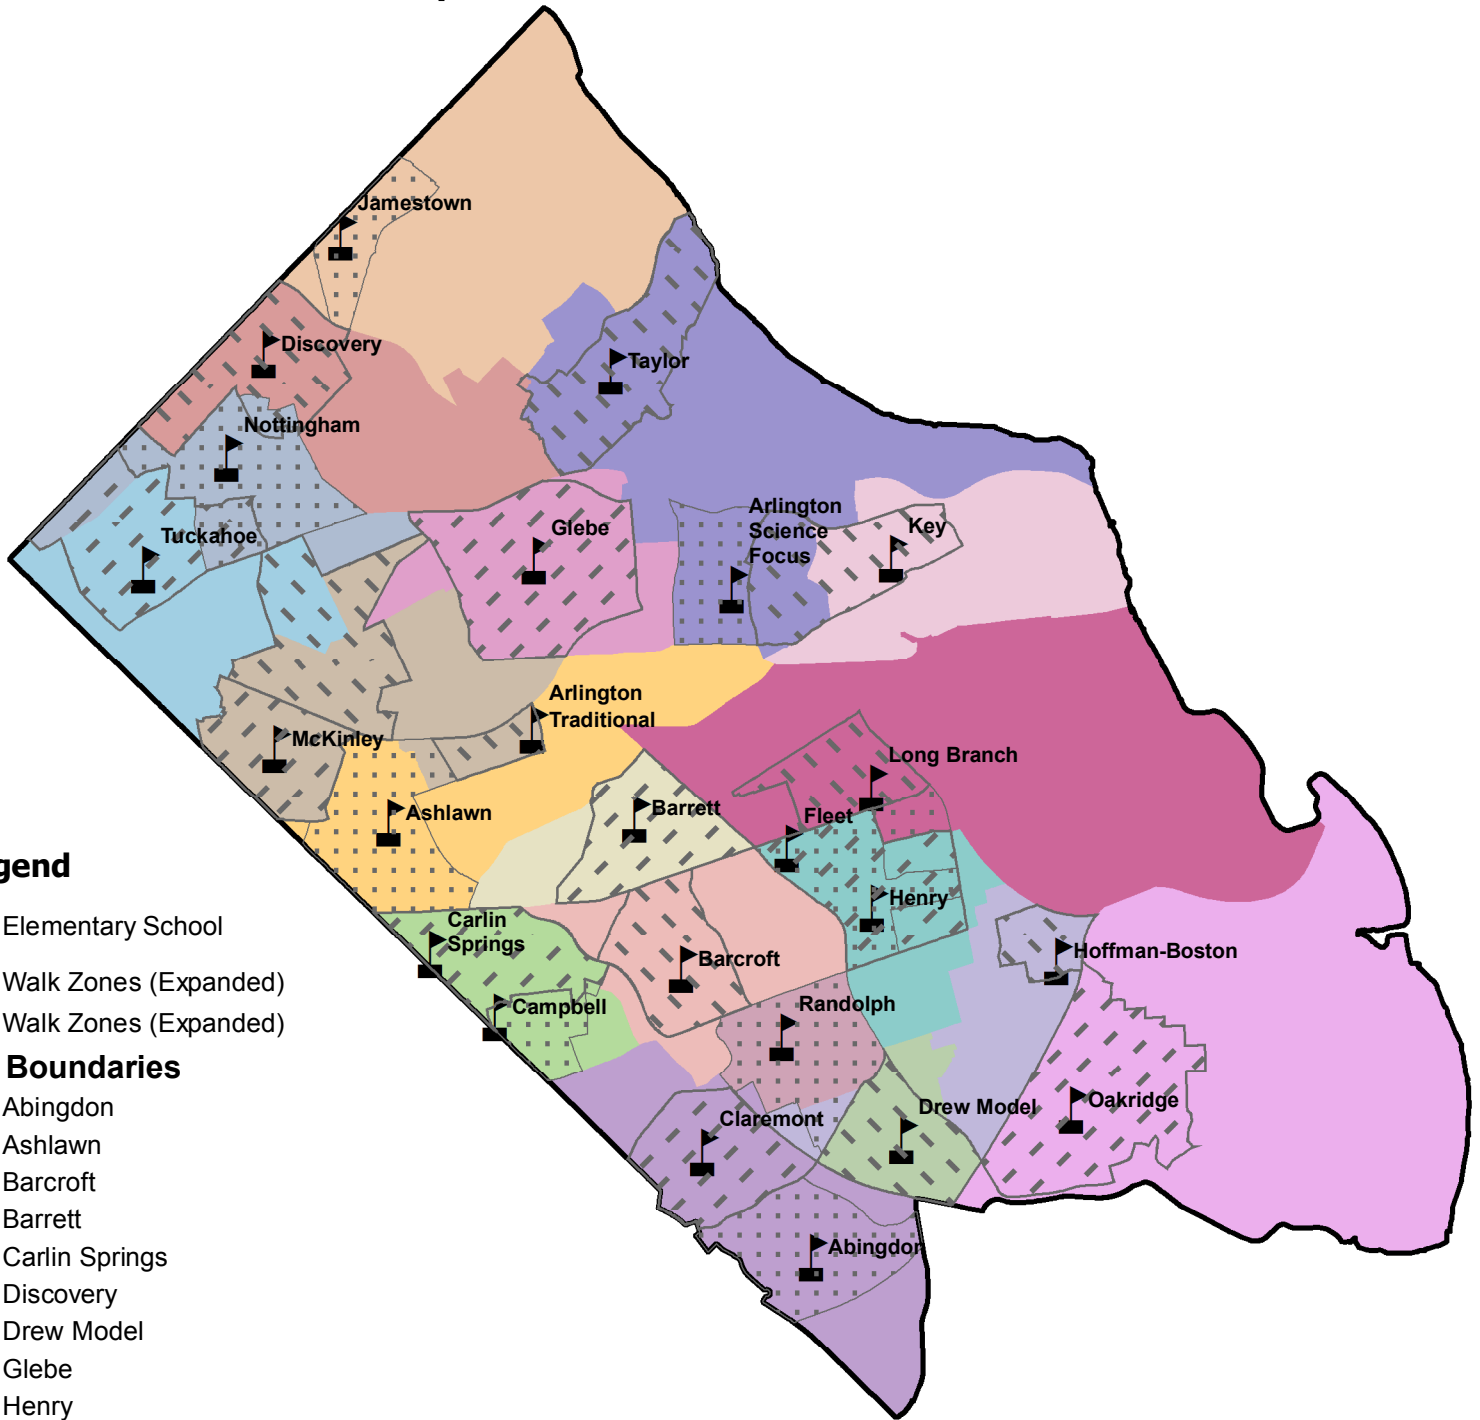

2017-18 Elementary Attendance Zones and Expanded Walk Zones

Legend

- Elementary School
- Walk Zones (Expanded)
- Walk Zones (Expanded)

ES Boundaries

- Abingdon
- Ashlawn
- Barcroft
- Barrett
- Carlin Springs
- Discovery
- Drew Model
- Glebe
- Henry
- Hoffman-Boston
- Jamestown
- Key - Science Focus
- Long Branch
- McKinley
- Nottingham
- Oakridge
- Randolph
- Taylor
- Tuckahoe

Expanded Walk Zones developed with Walk Zone Task Force for each school Spring 2018.
Attendance area boundaries as passed by the School Board on January 22, 2015.